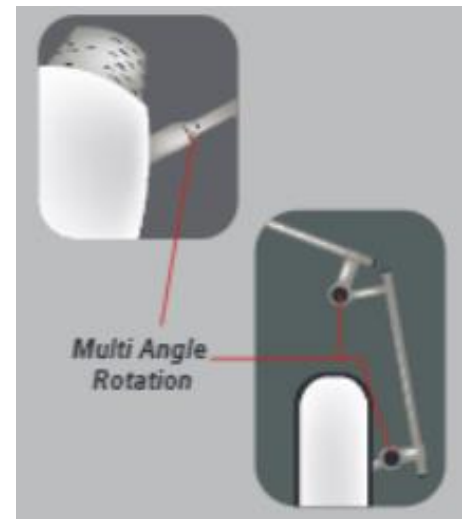

General and Focused
Task Lighting

Night Light Function

3 Color
Temperatures

USB Port
Charging

Qi Wireless
Charging