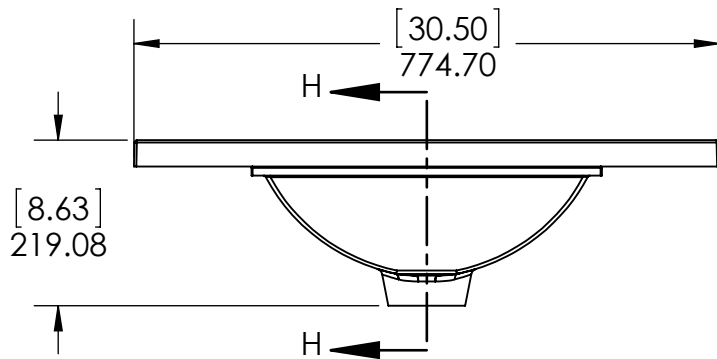

ID	Description	Technology	Status
595632	Vtop Thick SE 30.5x19 Lunar 8in	Stone Effect	Approved for production
595633	Vtop Thick SE 30.5x19 Gray Stone 8in	Stone Effect	Approved for production

Rev #	Approved by	Change
0	R. Rubio	Released

PROPRIETARY AND CONFIDENTIAL
THE INFORMATION CONTAINED IN THIS DRAWING IS THE
SOLE PROPERTY OF WOODCRAFTERS. ANY
REPRODUCTION IN PART OR AS A WHOLE WITHOUT THE
WRITTEN PERMISSION OF WOODCRAFTERS IS PROHIBITED.

UNLESS OTHERWISE SPECIFIED
DIMENSIONS ARE IN MM.
AND (INCHES)
TOLERANCES ARE
+0.125 [3.175] -0.125 [-3.175]
SCALE:1:10

	NAME	DATE
DRAWN	R. Rubio	03/22/19
CHECKED	R. Rubio	03/22/19
ENG APPR.	R. Rubio	03/22/19
MFG APPR.	A. Casiano	03/22/19

Wood Crafters

SIZE DWG. NO. SHEET 1 OF 1
A Vtop Thick SE 30.5x19 8in REV: 0