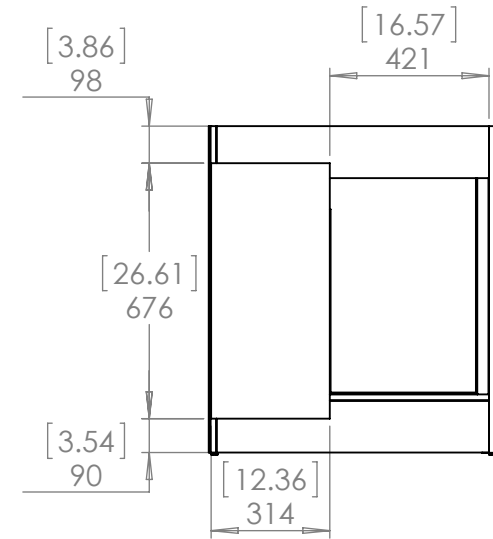

Top View

Back View without Backing

Isometric View

Front View

SECTION C-C

Side View

Back View with Backing

ITEM:	<b>BK30P2 - SY</b>	REV	<b>A</b>
	<b>BK30P2 - LY</b>		
NOMBRE:	<b>Blakely 30in Vanity w/VTop - Shale Gray/Light Gray</b>		

DIBUJO	LAF	08/03/19
REVISO	ING	08/03/19
APROBO	R&D	08/03/19
ESCALA:	1:20	MODELO:

ID	Description	Technology	Status
595632	Vtop Thick SE 30.5x19 Lunar 8in	Stone Effect	Approved for production
595633	Vtop Thick SE 30.5x19 Gray Stone 8in	Stone Effect	Approved for production

UNLESS OTHERWISE SPECIFIED  
 DIMENSIONS ARE IN MM.  
 AND (INCHES)  
 TOLERANCES ARE  
 +0.125 [3.175] -0.125 [-3.175]  
 SCALE:1:10

	NAME	DATE
DRAWN	R. Rubio	03/22/19
CHECKED	R. Rubio	03/22/19
ENG APPR.	R. Rubio	03/22/19
MFG APPR.	A. Casiano	03/22/19

**Wood Crafters**

SIZE DWG. NO. SHEET 1 OF 1  
 A Vtop Thick SE 30.5x19 8in REV: 0

Isometric View

SECTION A-A  
Side View

ITEM:	<b>BK30P2 - LY</b>	REV <b>A</b>
	<b>BK30P2 - SY</b>	
NOMBRE:	<b>Blakely 30in Vanity w/VTop - Shale Gray/Light Gray</b>	
MATERIAL:	<b>German Beech/ Particle Board</b>	
	ESCALA: 1:20	MODELO: <b>Blakely 30in</b>