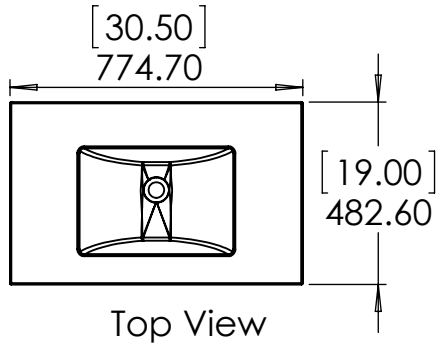

UNLESS OTHERWISE SPECIFIED  
 DIMENSIONS ARE IN MM.  
 AND (INCHES)  
 TOLERANCES ARE  
 +0.125 [3.175] -0.125 [-3.175]  
 SCALE:1:10

	NAME	DATE
DRAWN	R. Rubio	03/22/19
CHECKED	R. Rubio	03/22/19
ENG APPR.	R. Rubio	03/22/19
MFG APPR.	A. Casiano	03/22/19

**Wood Crafters**

SIZE DWG. NO. SHEET 1 OF 1  
 A Vtop Thick SE 30.5x19 8in REV: 0

Isometric View

SECTION A-A  
Side View

ITEM:	<b>BK30P2 - LY</b>	REV <b>A</b>
	<b>BK30P2 - SY</b>	
NOMBRE:	<b>Blakely 30in Vanity w/VTop - Shale Gray/Light Gray</b>	
MATERIAL:	<b>German Beech/ Particle Board</b>	
	ESCALA: 1:20	MODELO: <b>Blakely 30in</b>