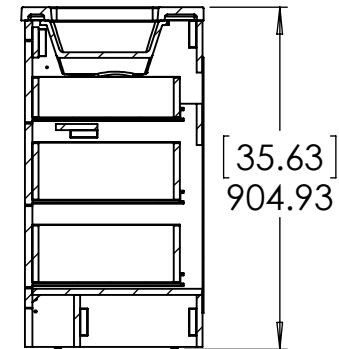

UNLESS OTHERWISE SPECIFIED  
 DIMENSIONS ARE IN MM.  
 AND (INCHES)  
 TOLERANCES ARE  
 +0.125 [3.175] -0.125 [-3.175]  
 SCALE:1:10

	NAME	DATE
DRAWN	R. Rubio	03/22/19
CHECKED	R. Rubio	03/22/19
ENG APPR.	R. Rubio	03/22/19
MFG APPR.	A. Casiano	03/22/19

**Wood Crafters**

SIZE DWG. NO. SHEET 1 OF 1  
 A Vtop Thick SE 30.5x19 8in REV: 0

Isometric View

SECTION A-A  
Side View

ITEM:	<b>BK30P2 - LY</b>	REV <b>A</b>
	<b>BK30P2 - SY</b>	
NOMBRE:	<b>Blakely 30in Vanity w/VTop - Shale Gray/Light Gray</b>	
MATERIAL:	<b>German Beech/ Particle Board</b>	
	ESCALA: 1:20	MODELO: <b>Blakely 30in</b>