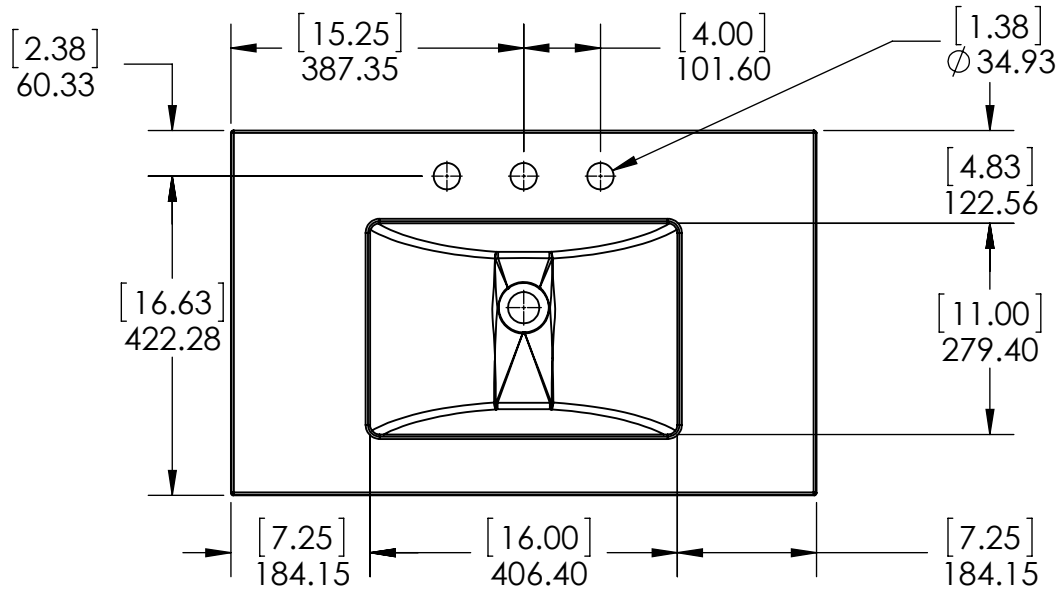

ID	Description	Technology	Status
595632	Vtop Thick SE 30.5x19 Lunar 8in	Stone Effect	Approved for production
595633	Vtop Thick SE 30.5x19 Gray Stone 8in	Stone Effect	Approved for production

Rev #	Approved by	Change
0	R. Rubio	Released

PROPRIETARY AND CONFIDENTIAL
THE INFORMATION CONTAINED IN THIS DRAWING IS THE
SOLE PROPERTY OF WOODCRAFTERS. ANY
REPRODUCTION IN PART OR AS A WHOLE WITHOUT THE
WRITTEN PERMISSION OF WOODCRAFTERS IS PROHIBITED.

UNLESS OTHERWISE SPECIFIED
DIMENSIONS ARE IN MM.
AND (INCHES)
TOLERANCES ARE
+0.125 [3.175] -0.125 [-3.175]
SCALE:1:10

	NAME	DATE
DRAWN	R. Rubio	03/22/19
CHECKED	R. Rubio	03/22/19
ENG APPR.	R. Rubio	03/22/19
MFG APPR.	A. Casiano	03/22/19

Wood Crafters

SIZE DWG. NO. SHEET 1 OF 1
A Vtop Thick SE 30.5x19 8in REV: 0