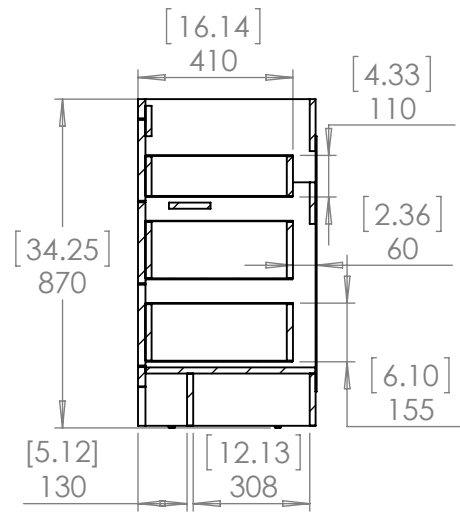

Top View

Back View without Backing

Isometric View

Front View

SECTION C-C

Side View

Back View with Backing

ITEM:	<b>BK30P2 - SY</b>	REV	<b>A</b>
	<b>BK30P2 - LY</b>		
NOMBRE:	<b>Blakely 30in Vanity w/VTop - Shale Gray/Light Gray</b>		

UNLESS OTHERWISE SPECIFIED  
 DIMENSIONS ARE IN MM.  
 AND (INCHES)  
 TOLERANCES ARE  
 +0.125 [3.175] -0.125 [-3.175]  
 SCALE:1:10

	NAME	DATE
DRAWN	R. Rubio	03/22/19
CHECKED	R. Rubio	03/22/19
ENG APPR.	R. Rubio	03/22/19
MFG APPR.	A. Casiano	03/22/19

**Wood Crafters**

SIZE DWG. NO. SHEET 1 OF 1  
 A Vtop Thick SE 30.5x19 8in REV: 0

Isometric View

SECTION A-A  
Side View

ITEM:	<b>BK30P2 - LY</b>	REV <b>A</b>
	<b>BK30P2 - SY</b>	
NOMBRE:	<b>Blakely 30in Vanity w/VTop - Shale Gray/Light Gray</b>	
MATERIAL:	<b>German Beech/ Particle Board</b>	
	ESCALA: 1:20	MODELO: <b>Blakely 30in</b>