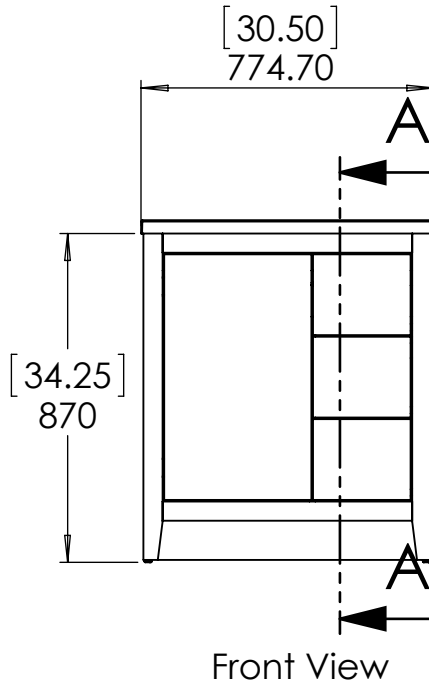

UNLESS OTHERWISE SPECIFIED  
 DIMENSIONS ARE IN MM.  
 AND (INCHES)  
 TOLERANCES ARE  
 +0.125 [3.175] -0.125 [-3.175]  
 SCALE:1:10

	NAME	DATE
DRAWN	R. Rubio	03/22/19
CHECKED	R. Rubio	03/22/19
ENG APPR.	R. Rubio	03/22/19
MFG APPR.	A. Casiano	03/22/19

**Wood Crafters**

SIZE DWG. NO. SHEET 1 OF 1  
 A Vtop Thick SE 30.5x19 8in REV: 0

Isometric View

SECTION A-A  
Side View

ITEM:	<b>BK30P2 - LY</b>	REV <b>A</b>
	<b>BK30P2 - SY</b>	
NOMBRE:	<b>Blakely 30in Vanity w/VTop - Shale Gray/Light Gray</b>	
MATERIAL:	<b>German Beech/ Particle Board</b>	
	ESCALA: 1:20	MODELO: <b>Blakely 30in</b>