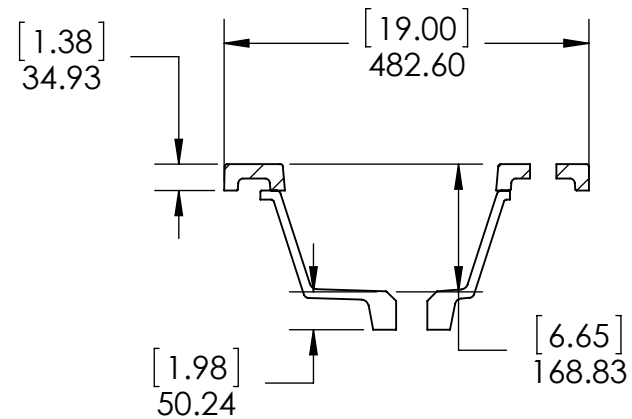

ID	Description	Technology	Status
595632	Vtop Thick SE 30.5x19 Lunar 8in	Stone Effect	Approved for production
595633	Vtop Thick SE 30.5x19 Gray Stone 8in	Stone Effect	Approved for production

Rev #	Approved by	Change
0	R. Rubio	Released

PROPRIETARY AND CONFIDENTIAL
THE INFORMATION CONTAINED IN THIS DRAWING IS THE
SOLE PROPERTY OF WOODCRAFTERS. ANY
REPRODUCTION IN PART OR AS A WHOLE WITHOUT THE
WRITTEN PERMISSION OF WOODCRAFTERS IS PROHIBITED.

UNLESS OTHERWISE SPECIFIED
DIMENSIONS ARE IN MM.
AND (INCHES)
TOLERANCES ARE
+0.125 [3.175] -0.125 [-3.175]
SCALE:1:10

	NAME	DATE
DRAWN	R. Rubio	03/22/19
CHECKED	R. Rubio	03/22/19
ENG APPR.	R. Rubio	03/22/19
MFG APPR.	A. Casiano	03/22/19

Wood Crafters

SIZE DWG. NO. SHEET 1 OF 1
A Vtop Thick SE 30.5x19 8in REV: 0