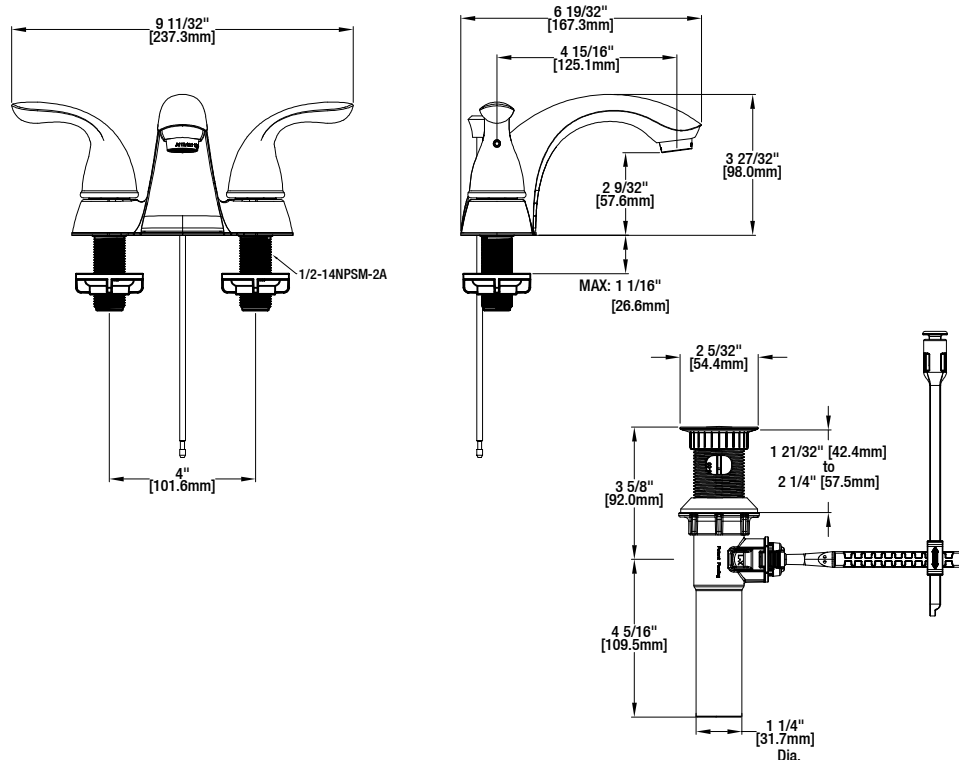

Specifications

Builders 4 in. Centerset 2-Handle Low-Arc Bathroom Faucet

FEATURES

- Requires 3-Hole Sink with 4" On-Center
- 1/2" IPS Connections
- Max Flow Rate: 1.2 gpm (4.5 L/min) at 60 psi
- Max Countertop Thickness: 1 1/16"
- Spout Reach: 4 15/16"
- Spout Height: 3 27/32"
- 1/4 Turn ceramic for Lifetime Drip-free Operation
- With ClickInstall™ Drain Assembly
- With Zinc Lever Handle

CODE COMPLIANCE

- IAPMO Certified: ASME A112.18.1/CSA B125.1
- NSF 61 Section 9
- NSF 372
- Calgreen Certified
- EPA WaterSense Certified
- Meets AB 1953 Lead Standard
- ADA Compliant

MODEL	STORE SKU #	FINISH
HD67091W-6B01	505838	Polished Chrome
HD67091W-6B02	523918	Brass PVD
HD67091W-6B04	247368	Brushed Nickel PVD
HD67091W-6B27D	793878	Bronze

WARRANTY

- Limited Lifetime Warranty

INSTALLATION DIMENSIONS

Glacier Bay reserves the right to make changes in specifications and materials and to change and discontinue models, both without notice or obligation. Dimensions are for reference only.