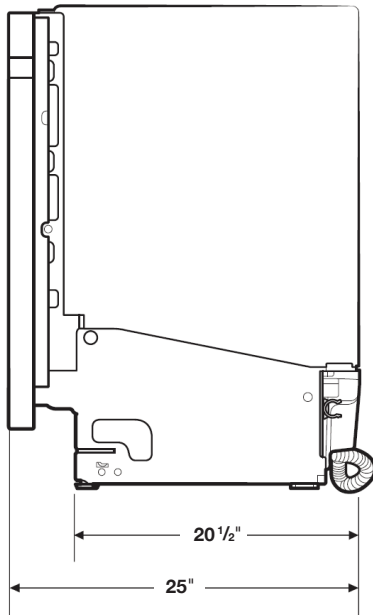

Dimensions

Side View

Rear View

Features

- 7 Wash Cycles: Auto, Normal, Heavy, Delicate, Express 60, Rinse Only, Self Clean
- 8 Options: Half-Load Wash (Lower Rack), Zone Booster (Left), Speed Booster, Hi-Temp Wash, Sanitize (Anti-bacterial – NSF), Delay Start, Control Lock, Smart Control (Wi-Fi App)
- AutoRelease™ Door
- Hidden Heat Element
- Stainless Steel Interior Tub

Convenience

- Child Lock
- Digital Water Leakage Sensor
- Third Rack with FlexTray™
- One-Touch Adjustable Racking System
- Silverware Basket
- Upper Rack: 2 Cup Shelves, 2 Adjustable Tines
- Lower Rack: Fold-Down Tines

Warranty

One (1) Year All Parts and Labor

Five (5) Year Limited on Printed Circuit Board and Interior Nylon Racks

Lifetime Limited Warranty on Stainless Steel Door Liner and Tub for Leakage

Product Dimensions & Weight (WxHxD)

Dimensions:
23⁷/₈" x 33⁷/₈" x 25"

Weight: 95 lbs.

Shipping Dimensions & Weight (WxHxD)

Dimensions:
26" x 34³/₄" x 29³/₄"

Weight: 101 lbs.

Color

Stainless Steel

Black Stainless Steel

Model

DW80M9960US

DW80M9960UG

UPC Code

887276194172

887276197838