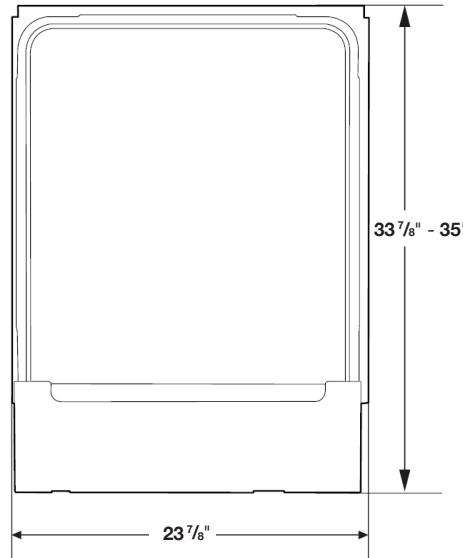

Dimensions

Side View

Rear View

Features

- 7 Wash Cycles: Auto, Normal, Heavy, Delicate, Express 60, Rinse Only, Self Clean
- 8 Options: Half-Load Wash (Lower Rack), Zone Booster (Left), Speed Booster, Hi-Temp Wash, Sanitize (Anti-bacterial – NSF), Delay Start, Control Lock, Smart Control (Wi-Fi App)
- AutoRelease™ Door
- Hidden Heat Element
- Stainless Steel Interior Tub

Convenience

- Child Lock
- Digital Water Leakage Sensor
- Third Rack with FlexTray™
- One-Touch Adjustable Racking System
- Silverware Basket
- Upper Rack: 2 Cup Shelves, 2 Adjustable Tines
- Lower Rack: Fold-Down Tines

Warranty

One (1) Year All Parts and Labor

Five (5) Year Limited on Printed Circuit Board and Interior Nylon Racks

Lifetime Limited Warranty on Stainless Steel Door Liner and Tub for Leakage

Product Dimensions & Weight (WxHxD)

Dimensions:
23⁷/₈" x 33⁷/₈" x 25"

Weight: 95 lbs.

Shipping Dimensions & Weight (WxHxD)

Dimensions:
26" x 34³/₄" x 29³/₄"

Weight: 101 lbs.

Color

Stainless Steel

Black Stainless Steel

Model

DW80M9960US

DW80M9960UG

UPC Code

887276194172

887276197838