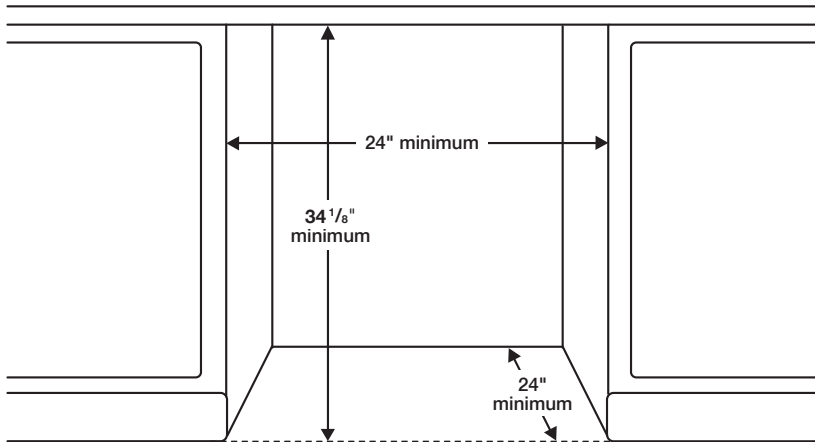

Convenience

- Child Lock
- Delay Start

DW80M9960

SAMSUNG

Samsung WaterWall™ Dishwasher

Installation Specifications

Dimensions

Side View