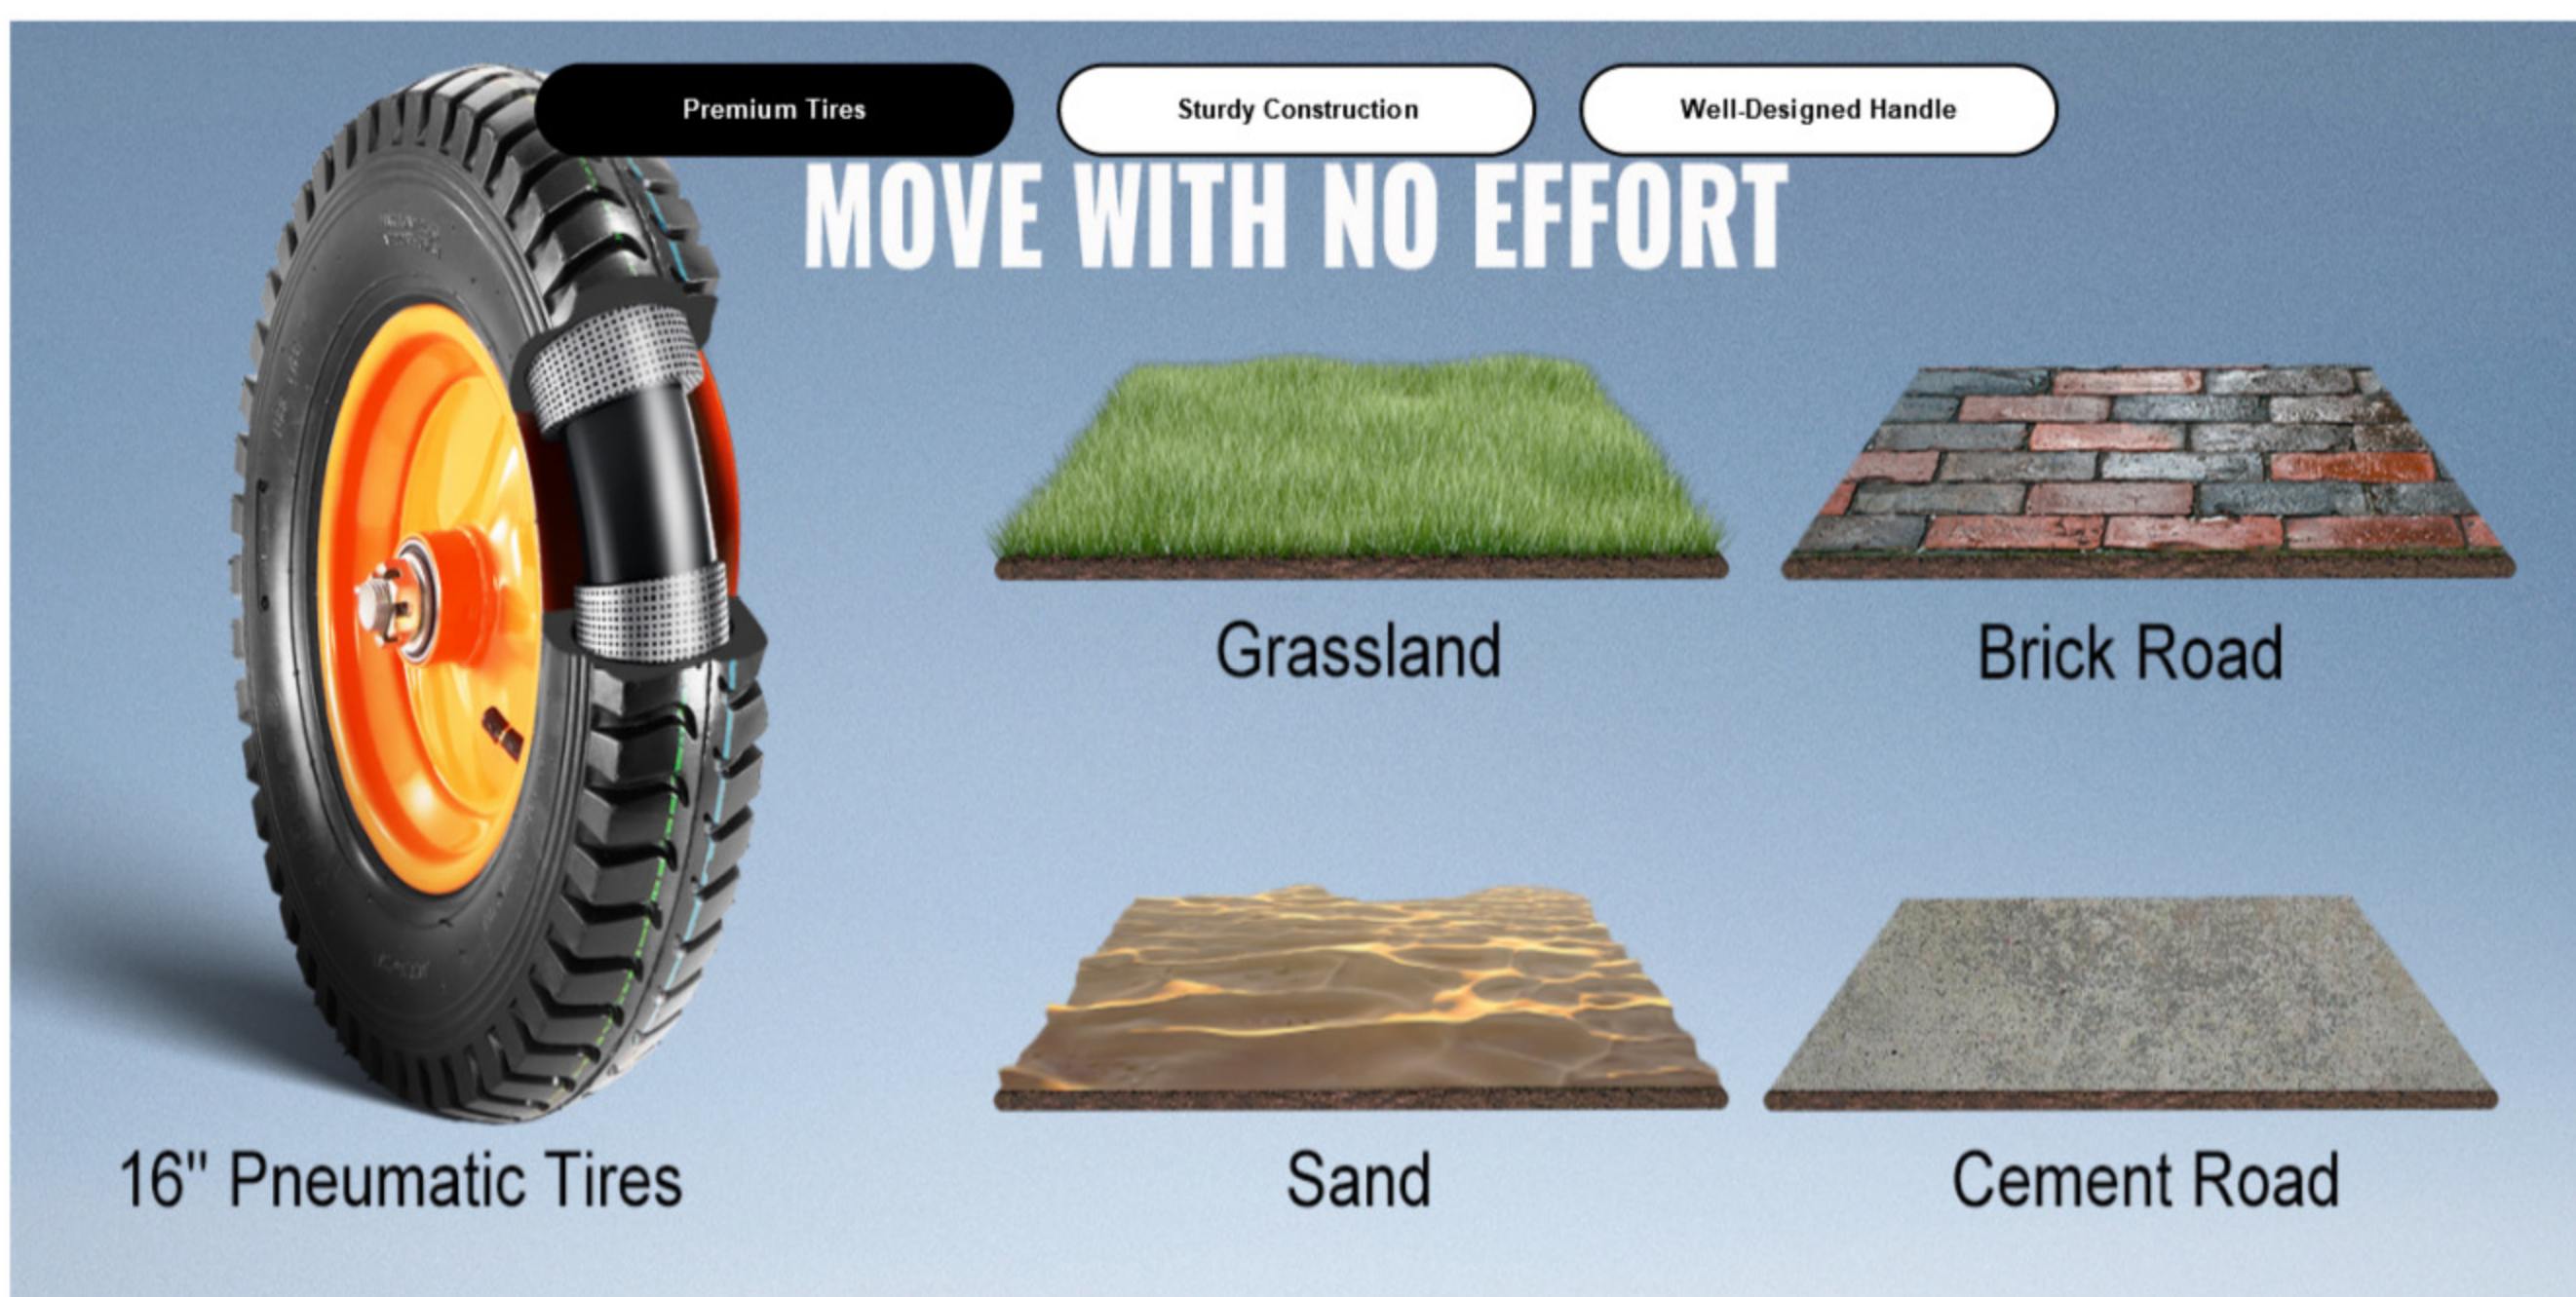

Premium Tires | Sturdy Construction | Well-Designed Handle

MOVE WITH NO EFFORT

- Grassland
- Brick Road
- Sand
- Cement Road

16" Pneumatic Tires