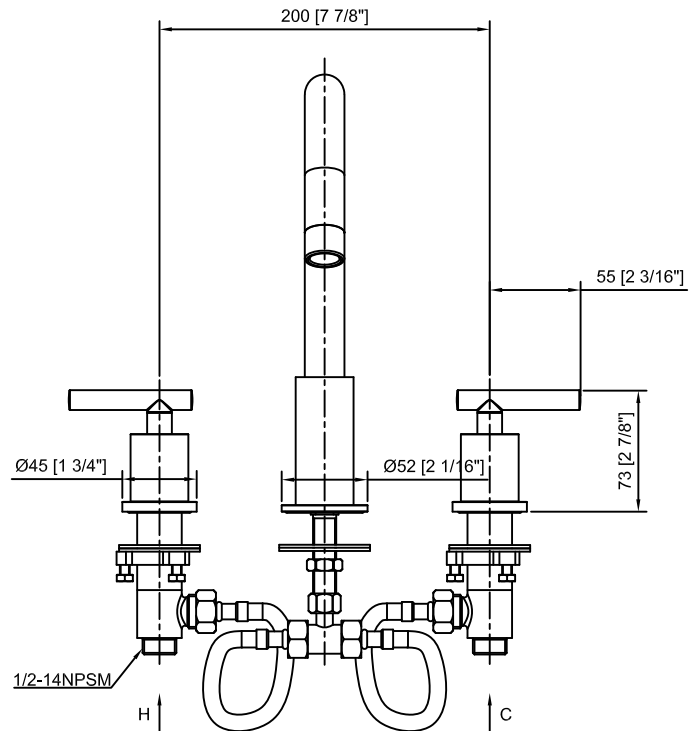

Two Handles Widespread Bathroom Faucet

83H12-***

Technical Information

All product dimensions are nominal.

Valve body: Lead free brass

Drain included: No

Spout

Spout Length: 7-1/16"

Spout Height: 6"

Faucet

Flow rate: 1.5 gal/min (5.7 l/min)

Pressure: 60 psi (4.1 bar)

Installation Information

Install this product according to the installation instructions.

Faucet Lifetime Limited Warranty

Two Handles Widespread Bathroom Faucet

83H12-***

Features

- Two handles allows for both on/off activation,
- Ceramic disc valves exceed industry longevity standards for a lifetime of durable performance.
- 1.5 gal/min (5.7 l/min) maximum flow rate [max at 60 psi (4.1 bar)]
- Red/blue indexing on handle.
- Flexible supplies for simplified installation.

Material

- Premium metal construction.
- Finishing resists corrosion and tarnishing.

Installation

- Three-holes.

NSF/ANSI 61

Codes/Standards

- CUPC (ASME A112.18.1-2012/CSA B125.1-12)
- NSF/ANSI 61
- NSF/ANSI 372
- All applicable US Federal and State material regulations
- EPA WaterSense®
- CEC (California Energy Commission)