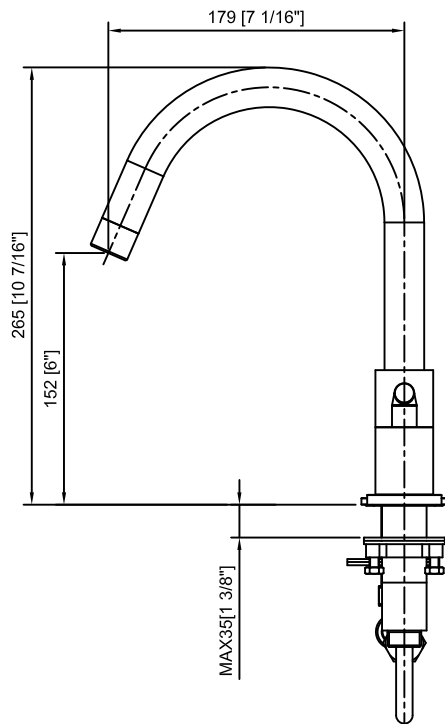

Two Handles Widespread Bathroom Faucet

83H12-***

Technical Information

All product dimensions are nominal.

Valve body: Lead free brass

Drain included: No

Spout

Spout Length: 7-1/16"

Spout Height: 6"

Faucet

Flow rate: 1.5 gal/min (5.7 l/min)

Pressure: 60 psi (4.1 bar)

Installation Information

Install this product according to the installation instructions.

Faucet Lifetime Limited Warranty

Two Handles Widespread Bathroom Faucet

83H12-***

Features

- Two handles allows for both on/off activation,
- Ceramic disc valves exceed industry longevity standards for a lifetime of durable performance.
- 1.5 gal/min (5.7 l/min) maximum flow rate [max at 60 psi (4.1 bar)]
- Red/blue indexing on handle.
- Flexible supplies for simplified installation.