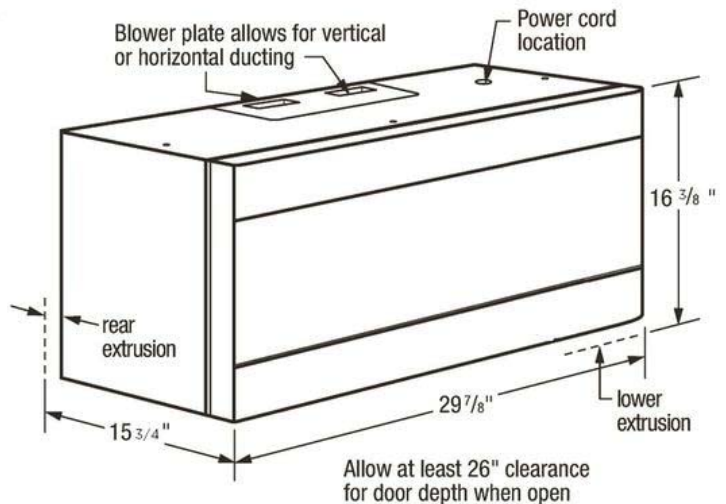

FRIGIDAIRE GALLERY.

FGBM19WNVF
FGBM19WNVD

Available Colors : Stainless Steel, Black Stainless Steel

Version : 10/19

Over-The-Range Microwave

1.9 Cu. Ft. Over-The-Range Microwave

Installation Drawing

Locate 120V/60Hz grounded outlet inside upper cabinet

Microwave MUST be mounted to BOTH a top cabinet† AND a wall.*

†When installing beneath smooth, flat cabinets, refer to cabinet template for detailed power cord clearance instructions

*Can NOT be installed in island or peninsula cabinet arrangements

**If cabinet depth (including doors) is deeper than 13", unit MUST be spaced out from rear wall using adequate materials (supporting 150 lbs.) to allow proper top vent air exhaust/intake