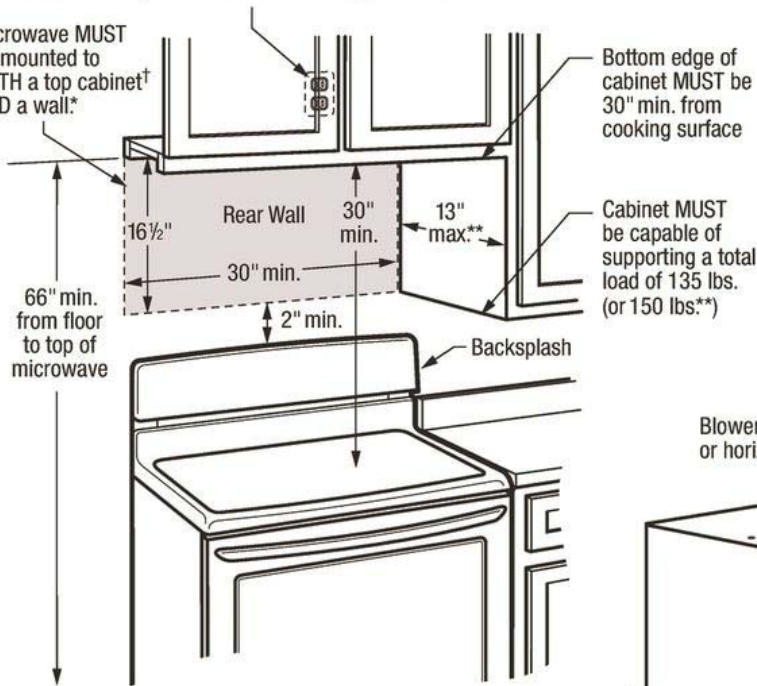

FRIGIDAIRE GALLERY.

FGBM19WNVF
FGBM19WNVD

Available Colors : Stainless Steel, Black Stainless Steel

Version : 10/19

Over-The-Range Microwave

1.9 Cu. Ft. Over-The-Range Microwave

Installation Drawing

Locate 120V/60Hz grounded outlet inside upper cabinet

Microwave MUST be mounted to BOTH a top cabinet† AND a wall.*

†When installing beneath smooth, flat cabinets, refer to cabinet template for detailed power cord clearance instructions

*Can NOT be installed in island or peninsula cabinet arrangements

**If cabinet depth (including doors) is deeper than 13", unit MUST be spaced out from rear wall using adequate materials (supporting 150 lbs.) to allow proper top vent air exhaust/intake