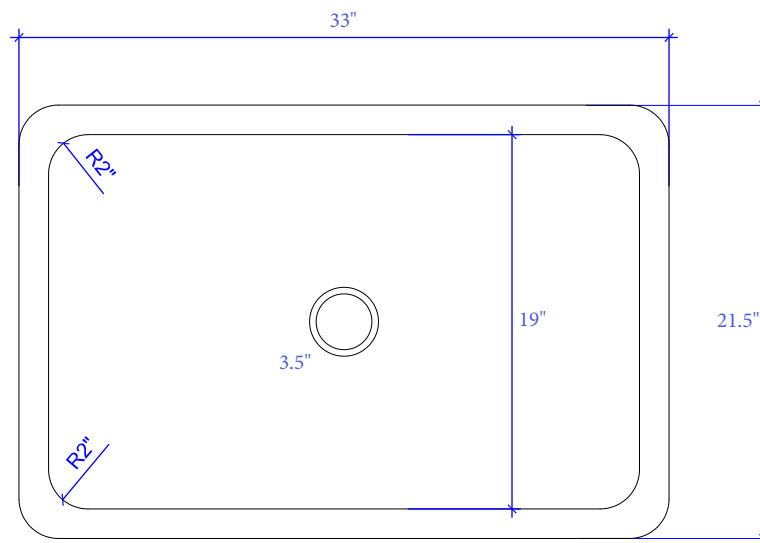

## Technical Specifications

- + Outer - 32" x 21.5" x 8"
- + Inner - 30" x 19" x 8"
- + Drain - Standard Kitchen Drain
- + Thickness - 17 Gauge

FRONT VIEW

TOP VIEW