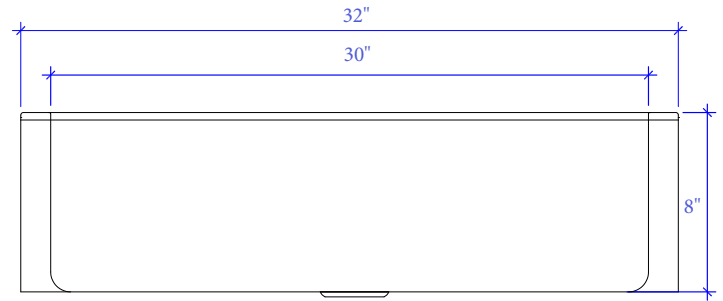

## Technical Specifications

- + Outer - 32" x 21.5" x 8"
- + Inner - 30" x 19" x 8"
- + Drain - Standard Kitchen Drain
- + Thickness - 17 Gauge

FRONT VIEW

TOP VIEW