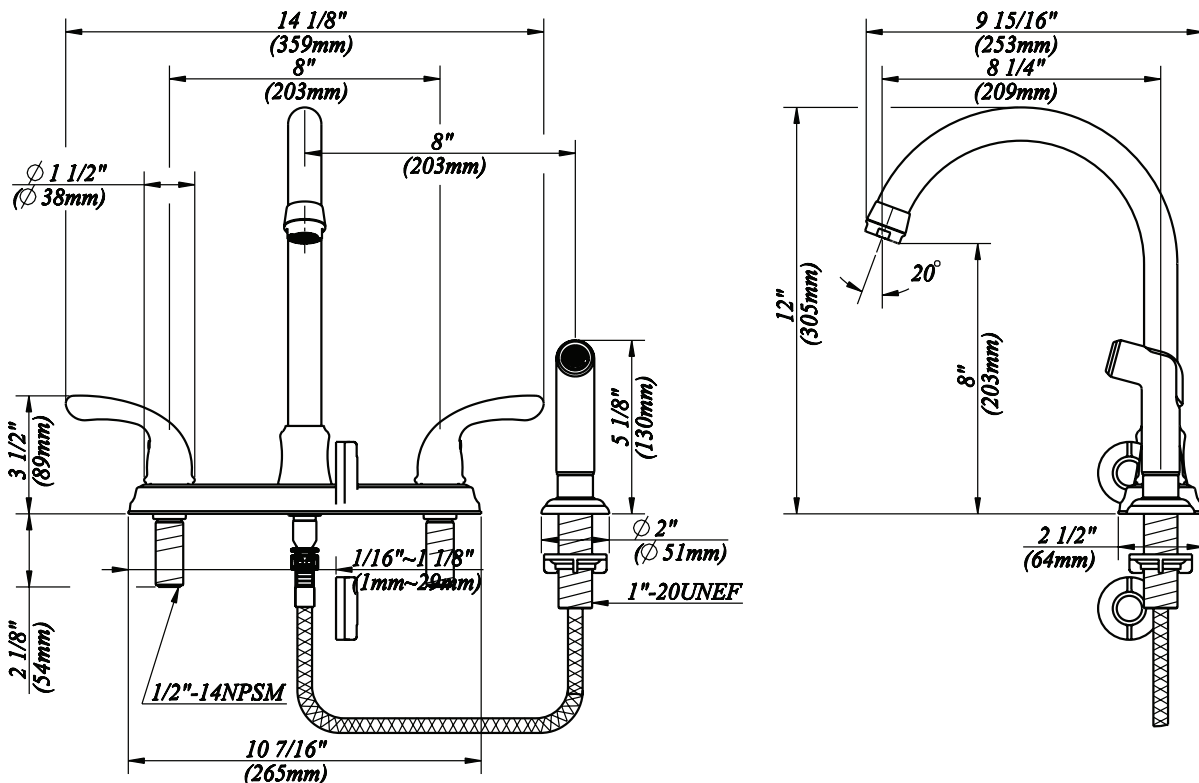

FEATURES

- Fits 4 Hole Sinks With 8" Center
- 1/2" IPS Connections
- Max Flow Rate: 1.8 gpm (6.8 L/min) at 60 psi
- Max Countertop Thickness: 1 1/8"
- Spout Reach: 8 1/4"
- Spout Height: 12"
- Drip-Free Ceramic Cartridge
- Metal Lever Handle
- Side sprayer included

CODE COMPLIANCE

- IAPMO Certified: ASME A112.18.1M/A112.18.1
- IAPMO Certified: Complaint to NSF/ANSI (61 Section 9, 372)
- IAPMO Green
- Meets AB 1953 Lead Standard
- ADA Compliant

Glacier Bay Builders 2-Handle Standard Kitchen Faucet with Side Sprayer in Brushed Nickel

MODEL	STORE SKU#	OMSID#	FINISH
F8FA0000CP	-	304775088	Chrome
F8FA0000BNV	209 442	207090324	Stainless

WARRANTY

- Limited Lifetime Warranty

INSTALLATION DIMENSIONS