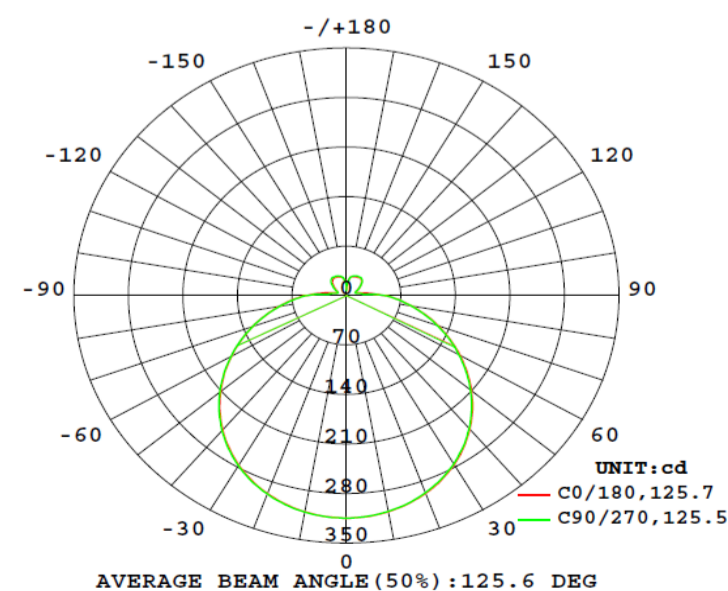

ETL, Energy Star, T24

Warranty

5 year

Dimensional Diagram

Assembled Dimension: 11.9 in. Diameter x 2.8in. H

Product Weight

2.26 lbs

Certifications

Luminous Intensity Distribution Diagram

2.8 in H
7.1 cm AL