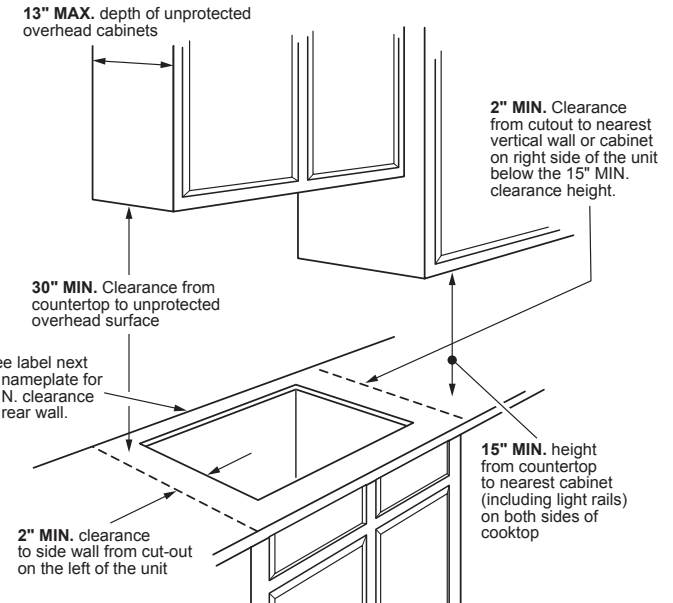

INSTALLATION ABOVE A WALL OVEN

KW RATING	
240V	11.1
208V	10.1
AMPERAGE	
240V	50 Amps[†]
208V	50 Amps[†]

NOTE: Check local codes for required breaker size.

For answers to your Monogram, GE Café™, GE Profile™ or GE Appliances product questions, visit our website at geappliances.com or call GE Answer Center® Service, 800.626.2000.