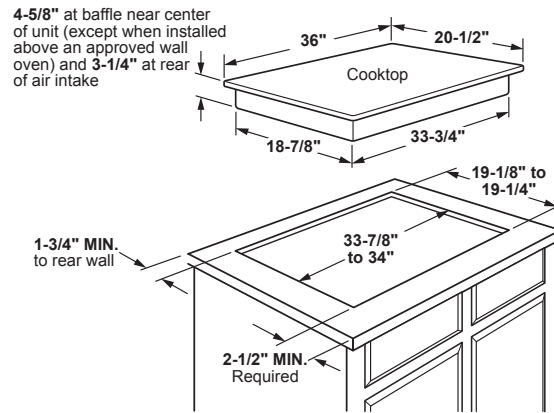

PHP9036DT

GE Profile™ 36" Built-In Touch-Control Induction Cooktop

DIMENSIONS AND INSTALLATION INFORMATION (IN INCHES)

IMPORTANT: Requires a 3" free area between the bottom of the cooktop to any combustible material, i.e., shelving. Free area not required when installing wall oven underneath cooktop. Refer to installation instructions. Requires a 15" minimum from cooktop to adjacent overhead cabinets. Units are furnished with a 48" flexible armored cable.

NOTE: 36" induction cooktops are approved for use over select GE 30" Single Wall Ovens and Warming Drawers. Refer to cooktop and wall oven/warming drawer installation instructions packed with product for current dimensional data. If installed with a GE Telescopic Downdraft System, consult both the cooktop and downdraft installation instructions packed with product before installing. Cooktop gas/electric supply may need to be re-routed to install downdraft. The countertop cutout requires 23-1/2" minimum flat countertop surface and 25" minimum total countertop depth. In addition, other clearances to front edge of the countertop must be considered.

Before installing, consult installation instructions packed with product for current dimensional data.

APPROXIMATE COOKING DIMENSIONS

To insure accuracy, it is best to make a template when cutting the opening in the counter