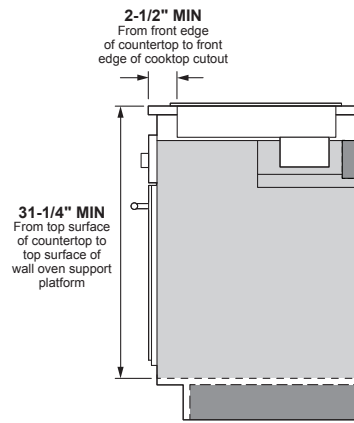

INSTALLATION ABOVE A WALL OVEN

KW RATING	
240V	11.1
208V	10.1
AMPERAGE	
240V	50 Amps[†]
208V	50 Amps[†]

NOTE: Check local codes for required breaker size.

For answers to your Monogram, GE Café™, GE Profile™ or GE Appliances product questions, visit our website at geappliances.com or call GE Answer Center® Service, 800.626.2000.