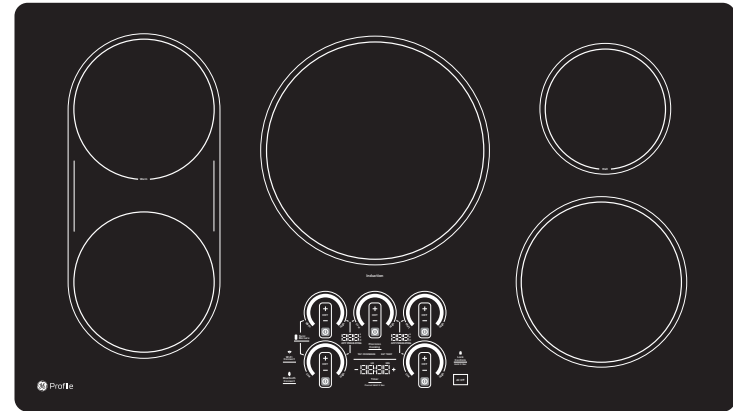

PHP9036DT

GE Profile™ 36" Built-In Touch-Control Induction Cooktop

FEATURES AND BENEFITS

Maximum Responsiveness - 19 Control Levels

Power Boil

Precision Temperature Control

Guided Cooking

Easy Clean Surface

Safe Surface

Most Efficient Heating

Synchronized Elements

Chef Connect

Smart Cookware Rebate for 11" Smart Pan

Timer

Built-in WiFi

Control Lock

Fit Guarantee

Model PHP9036DTBB - Black on black

SMART COOKWARE REBATE

Smart pans easily pair with this smart cooktop to ensure you get the perfect cooking results. Earn a rebate for a free 11" Hestan Cue Smart Pan.