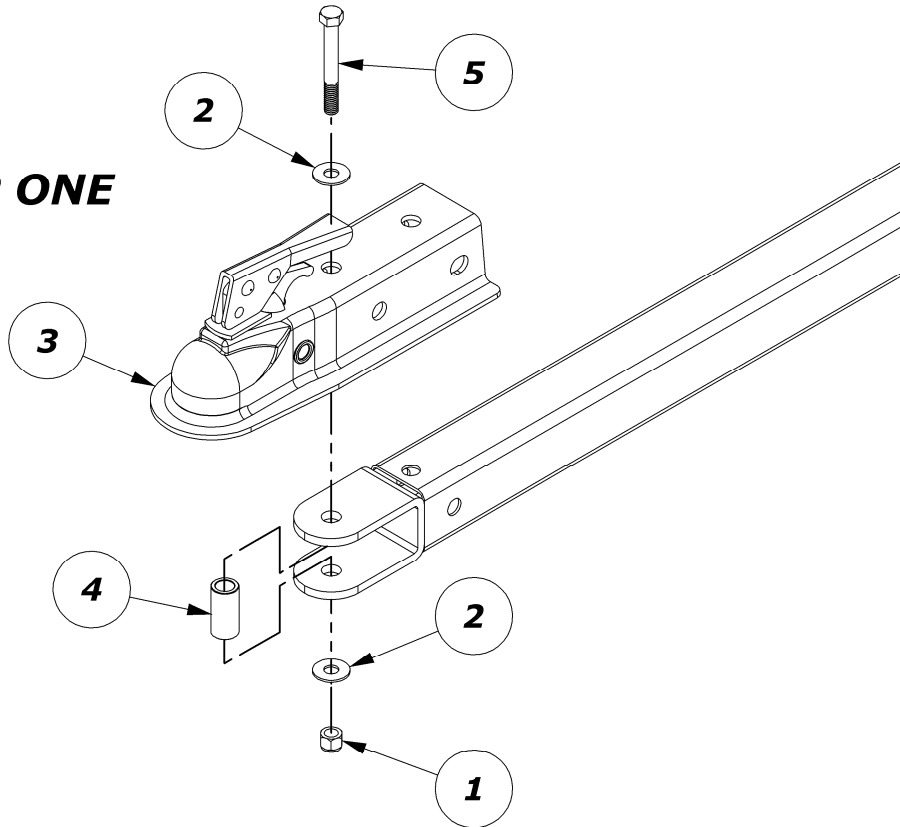

# - COUPLER INSTALLATION -

Item	Qty	p/n	Description
1	2	101740	NUT, 3/8-16 NYLOCK CZ
2	4	101741	WASHER, 3/8" FLAT REG CZ
3	1	102146	COUPLER, 2" BALL
4	1	102353	TUBE, COUPLER SPACER
5	2	102354	BOLT, 3/8-16 X 3.00 HX CZ

## STEP ONE