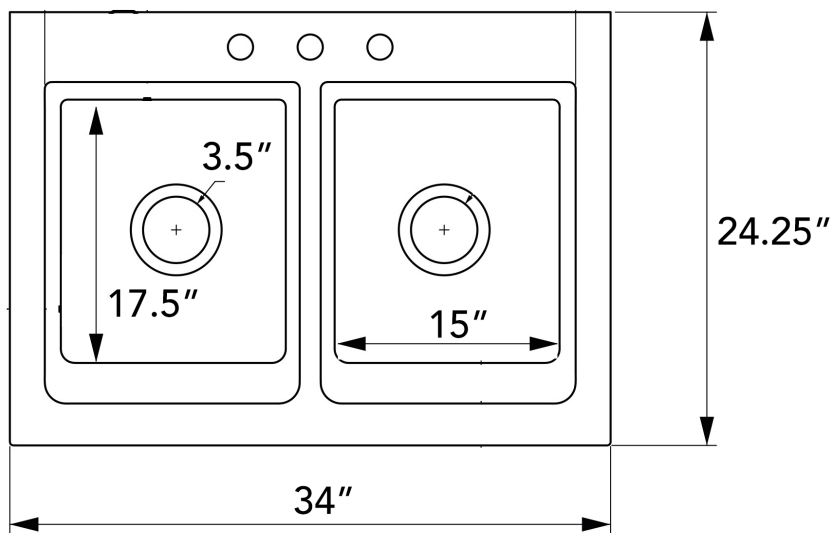

Parker Quick-Fit® Drop-In Fireclay Farmhouse Sink

SINKOLOGY®

Technical Specifications

- + Outer - 34" x 24.25" x 9"
- + Inner - 15" x 17.75" x 8"
- + Bowl - 50/50 Split
- + Weight - 85 lbs
- + Drain - 3.5" diameter
- + Cabinet Size - 36" minimum

TOP VIEW