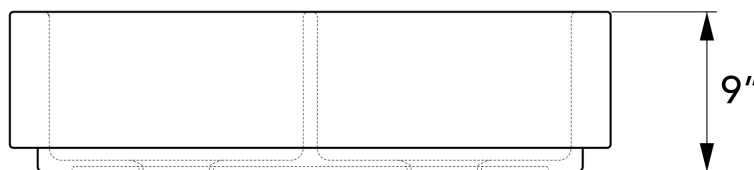

FRONT VIEW

Lifetime Warranty

All Sinkology products come with our Everyday Promise Lifetime Warranty. You won't need it, but it's there.

CustomerService@Sinkology.com | 866.915.3003