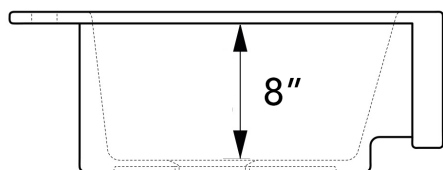

Parker Quick-Fit® Drop-In Fireclay Farmhouse Sink

SINKOLOGY®

Technical Specifications

- + Outer - 34" x 24.25" x 9"
- + Inner - 15" x 17.75" x 8"
- + Bowl - 50/50 Split
- + Weight - 85 lbs
- + Drain - 3.5" diameter
- + Cabinet Size - 36" minimum

SIDE VIEW