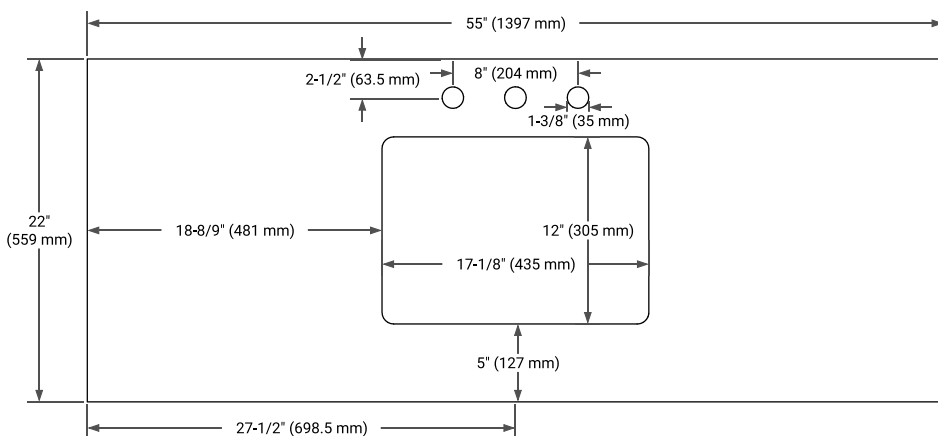

AVAILABLE COLORS

White Grey Midnight Blue White Oak

FRONT VIEW

SIDE VIEW

PLAN VIEW

55" SINGLE RECTANGLE SINK COUNTERTOP WITH 1.5 IN. THICKNESS

ARIEL

OVERALL DIMENSIONS

55" W x 22" D x 1.5" H

COUNTERTOP OPTIONS

Carrara Marble

White Quartz

FEATURES

- Solid countertop with mitered edges & seams
- Undermount white rectangular sink
- Pre-drilled for 8" widespread faucet

INCLUDED

- Countertop
- Matching Backsplash
- Rectangle Sink

COUNTERTOP PLAN VIEW

EDGE SIDE VIEW

THREE DIMENSIONAL COUNTERTOP VIEW