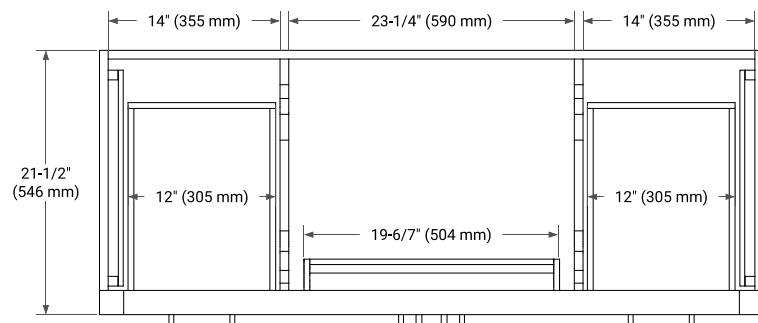

BASE CABINET DIMENSIONS

54" W x 21.5" D x 34.5" H

FEATURES

- Solid wood frame & plywood panels
- Dovetail drawers and joints
- Soft closing doors & drawers

HARDWARE FINISHES

Brushed Nickel Satin Brass Matte Black Polished Chrome

AVAILABLE COLORS

White Grey Midnight Blue White Oak

FRONT VIEW

SIDE VIEW

PLAN VIEW

55" SINGLE RECTANGLE SINK COUNTERTOP WITH 1.5 IN. THICKNESS

ARIEL

OVERALL DIMENSIONS

55" W x 22" D x 1.5" H

COUNTERTOP OPTIONS

Carrara Marble

White Quartz

FEATURES

- Solid countertop with mitered edges & seams
- Undermount white rectangular sink
- Pre-drilled for 8" widespread faucet

INCLUDED

- Countertop
- Matching Backsplash
- Rectangle Sink

COUNTERTOP PLAN VIEW

EDGE SIDE VIEW

THREE DIMENSIONAL COUNTERTOP VIEW