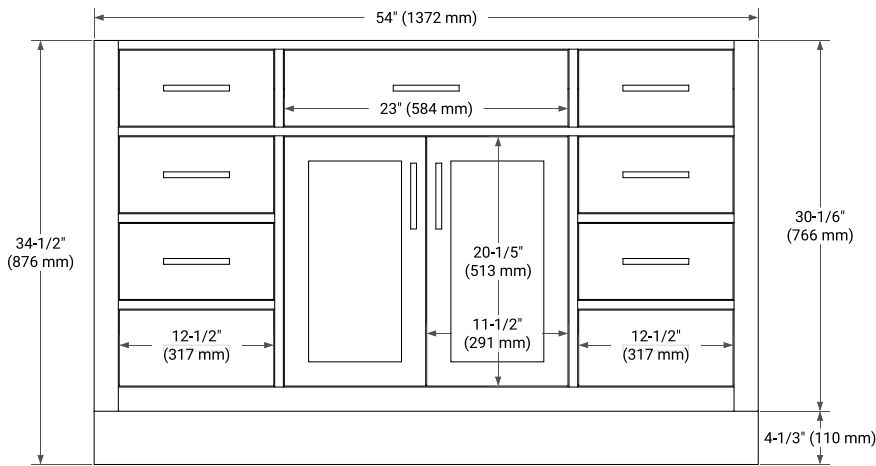

BASE CABINET DIMENSIONS

54" W x 21.5" D x 34.5" H

FEATURES

- Solid wood frame & plywood panels
- Dovetail drawers and joints
- Soft closing doors & drawers

HARDWARE FINISHES

Brushed Nickel Satin Brass Matte Black Polished Chrome

AVAILABLE COLORS

White Grey Midnight Blue White Oak

FRONT VIEW

SIDE VIEW

PLAN VIEW

55" SINGLE RECTANGLE SINK COUNTERTOP WITH 1.5 IN. THICKNESS

ARIEL

OVERALL DIMENSIONS

55" W x 22" D x 1.5" H

COUNTERTOP OPTIONS

Carrara Marble

White Quartz

FEATURES

- Solid countertop with mitered edges & seams
- Undermount white rectangular sink
- Pre-drilled for 8" widespread faucet

INCLUDED

- Countertop
- Matching Backsplash
- Rectangle Sink

COUNTERTOP PLAN VIEW

EDGE SIDE VIEW

THREE DIMENSIONAL COUNTERTOP VIEW