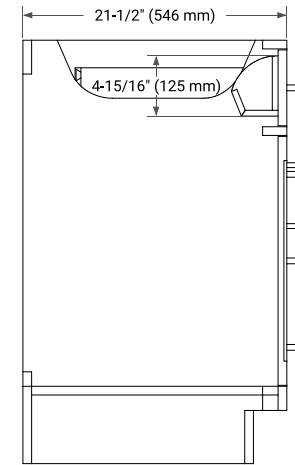

BASE CABINET DIMENSIONS

54" W x 21.5" D x 34.5" H

FEATURES

- Solid wood frame & plywood panels
- Dovetail drawers and joints
- Soft closing doors & drawers

HARDWARE FINISHES

Brushed Nickel Satin Brass Matte Black Polished Chrome

AVAILABLE COLORS

White Grey Midnight Blue White Oak

FRONT VIEW

SIDE VIEW

PLAN VIEW

55" SINGLE RECTANGLE SINK COUNTERTOP WITH 1.5 IN. THICKNESS

ARIEL

OVERALL DIMENSIONS

55" W x 22" D x 1.5" H

COUNTERTOP OPTIONS

Carrara Marble

White Quartz

FEATURES

- Solid countertop with mitered edges & seams
- Undermount white rectangular sink
- Pre-drilled for 8" widespread faucet

INCLUDED

- Countertop
- Matching Backsplash
- Rectangle Sink

COUNTERTOP PLAN VIEW

EDGE SIDE VIEW

THREE DIMENSIONAL COUNTERTOP VIEW