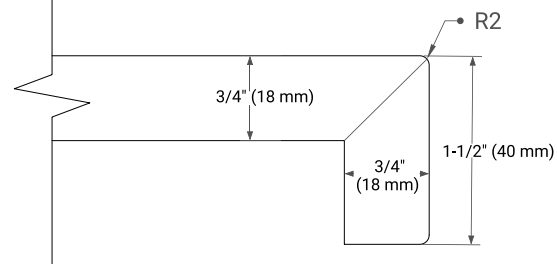

55" W x 22" D x 1.5" H

COUNTERTOP OPTIONS

Carrara Marble

White Quartz

FEATURES

- Solid countertop with mitered edges & seams
- Undermount white rectangular sink
- Pre-drilled for 8" widespread faucet

INCLUDED

- Countertop
- Matching Backsplash
- Rectangle Sink

COUNTERTOP PLAN VIEW

EDGE SIDE VIEW

THREE DIMENSIONAL COUNTERTOP VIEW