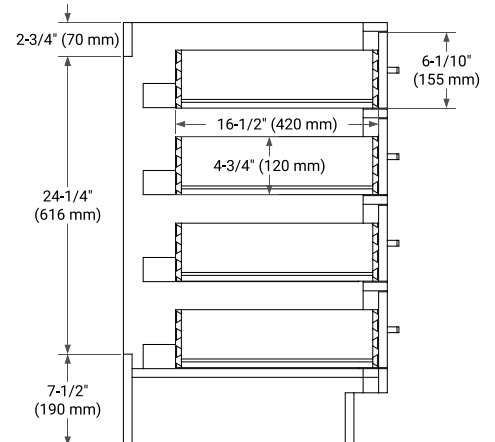

BASE CABINET DIMENSIONS

54" W x 21.5" D x 34.5" H

FEATURES

- Solid wood frame & plywood panels
- Dovetail drawers and joints
- Soft closing doors & drawers

HARDWARE FINISHES

Brushed Nickel Satin Brass Matte Black Polished Chrome

AVAILABLE COLORS

White Grey Midnight Blue White Oak

FRONT VIEW

SIDE VIEW

PLAN VIEW

55" SINGLE RECTANGLE SINK COUNTERTOP WITH 1.5 IN. THICKNESS

ARIEL

OVERALL DIMENSIONS

55" W x 22" D x 1.5" H

COUNTERTOP OPTIONS

Carrara Marble

White Quartz

FEATURES

- Solid countertop with mitered edges & seams
- Undermount white rectangular sink
- Pre-drilled for 8" widespread faucet

INCLUDED

- Countertop
- Matching Backsplash
- Rectangle Sink

COUNTERTOP PLAN VIEW

EDGE SIDE VIEW

THREE DIMENSIONAL COUNTERTOP VIEW