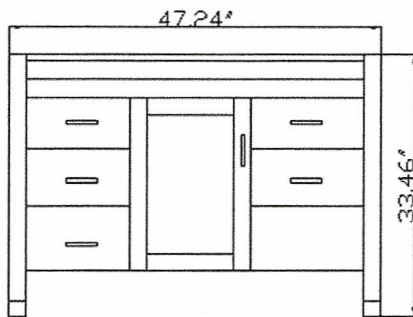

VIRTU USA

Spec Sheet

Ava 48" Single Vanity

MS-509

- Solid Oak Wood Construction
- 2 Doors with 6 Drawers
- Framed Mirror
- Modern Concept Tempered Glass Basin
- Faucet and Pop-Up Drain Included
- All hardware for installation