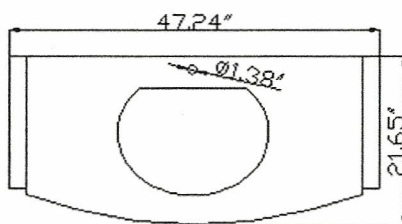

VIRTU USA

Spec Sheet

Ava 48" Single Vanity

MS-509

- Solid Oak Wood Construction
- 2 Doors with 6 Drawers
- Framed Mirror
- Modern Concept Tempered Glass Basin
- Faucet and Pop-Up Drain Included
- All hardware for installation

TOP VIEW

MIRROR VIEW

Virtu USA vanities are handcrafted and may vary with a minor manufacturing tolerance. Natural stone characteristics are very subjective and may vary with natural veining, crystallization and lining.

7471 Doig Dr., Garden Grove, CA 92841 Tel: 714-892-6804 Fax: 714-892-6809