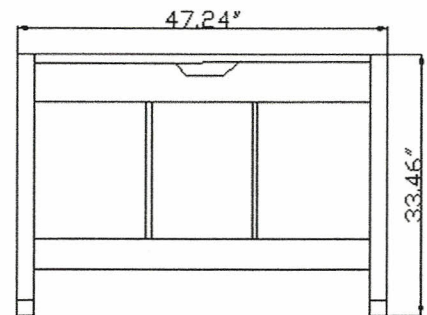

VIRTU USA

Spec Sheet

Ava 48" Single Vanity

MS-509

- Solid Oak Wood Construction
- 2 Doors with 6 Drawers
- Framed Mirror
- Modern Concept Tempered Glass Basin
- Faucet and Pop-Up Drain Included
- All hardware for installation

BACK VIEW

TOP VIEW

MIRROR VIEW

Virtu USA vanities are handcrafted and may vary with a minor manufacturing tolerance. Natural stone characteristics are very subjective and may vary with natural veining, crystallization and lining.

7471 Doig Dr., Garden Grove, CA 92841 Tel: 714-892-6804 Fax: 714-892-6809