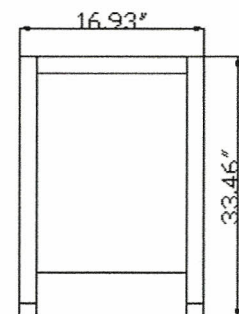

SIDE VIEW

Virtu USA vanities are handcrafted and may vary with a minor manufacturing tolerance. Natural stone characteristics are very subjective and may vary with natural veining, crystallization and lining.

7471 Doig Dr., Garden Grove, CA 92841 Tel: 714-892-6804 Fax: 714-892-6809