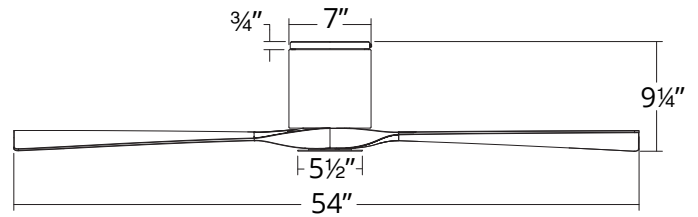

AVIATOR FLUSH

FH-W1811-54

54" Flush Mounted Fan

MODERN FORMS SMART FANS

PRODUCT DESCRIPTION

Inspired by the golden age of flying, this smart fan takes technology to the next level. Pair it with the exclusive Modern Forms app to save on energy costs and intuitively create schedules that adapt to your behavior. Two simulated wood finishes contrast with the matte black or graphite housings for an understated look in interior or exterior spaces. Available optional LED luminaire kit sold separately.

FEATURES

- 6 fan speeds through both Summer and Winter Modes
- Silent DC motor
- Luminaire not included
- Includes BT remote control
- Optional wall control for 3, 4-way control sold separately
- Compatible with Modern Forms app

AIRFLOW/ENERGY EFFICIENCY

Weighted-Average/High Airflow CFM:	4258/6385
Weighted-Average/High Energy Use (W):	13/23
Estimated Yearly Energy Cost ($):	4
Weighted-Average/High Efficiency (CFM/W):	320
Max RPM:	163

ORDER NUMBER

Model	Housing	Blade
FH-W1811-54	GH Graphite	WG Weathered Gray
	MB Matte Black	DK Distressed Koa
	MB Matte Black	MB Matte Black

Example: FH-W1811-54-MB

*Results may vary based on application and surroundings.

*This fan comes uni-pack - blade select options are not available

The Modern Forms app synchronizes seamlessly with smart home devices you already own

modernforms.com
Phone (800) 526.2588
Fax (800) 526.2585

Headquarters/Eastern Distribution Center
44 Harbor Park Drive
Port Washington, NY 11050

Central Distribution Center
1600 Distribution Ct
Lithia Springs, GA 30122

Western Distribution Center
1750 Archibald Avenue
Ontario, CA 91760

SPECIFICATIONS

Construction:	Aluminum/ABS
Blade:	13° Pitch, 54" sweep
Wire:	8"
Hanging Weight:	13 lbs
Total Power:	27W
Standards:	UL/cUL Wet Location listed, Title 24 JA8-2016 Compliant, Title 20, Energy Star rated
Motor Type:	125 x 20 sensorless DC motor

WIRELESS PERFORMANCE

Wi-Fi Range:	Up to 150 ft*
Bluetooth Range:	Up to 150 ft

OPTIONAL LUMINAIRE (Sold Separately)

Model	Finish
F-1811-LED	GH Graphite
	MB Matte Black

Example: F-1811-LED-MB