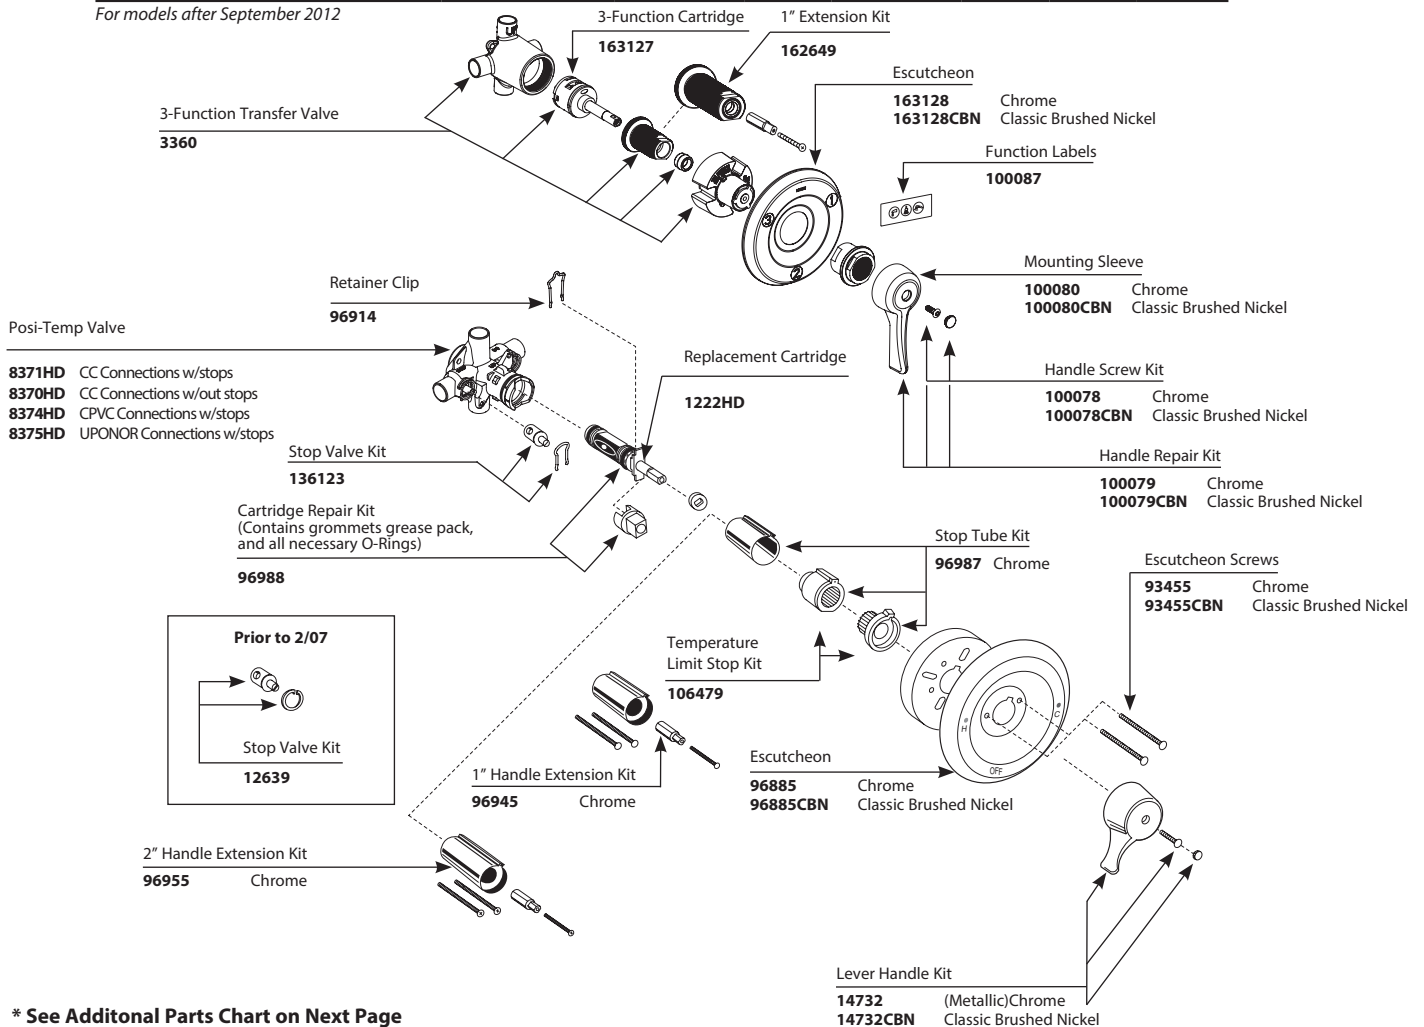

■ Order by Part Number *There is more than 1 version of this model.
Page down to identify the version you have.*

COMMERCIAL TUB/SHOWER SYSTEMS							
MODEL	3-FUNCTION TRANSFER VALVE	HANDSHOWER	TUB SPOUT	SHOWERHEAD	DROP ELL	SLIDE BAR	WALL BRACKET
8360 Three-Function Transfer Valve	X						
8370 Posi-Temp® Valve Control							
8375 Posi-Temp® Shower				X			
8389 Posi-Temp® Tub/Shower			X	X			
8341 Posi-Temp® Tub/Shower System	X	X	X		X	X	
8342 Posi-Temp® Shower System	X	X		X	X	X	
8343 Posi-Temp® Tub/Shower System	X	X	X	X	X	X	
8346 Posi-Temp® Hand Shower System		X			X	X	
8348 Posi-Temp® Hand Shower System		X			X		X
52710 Hand Shower System without Valve		X			X	X	
52715 Hand Shower System without Valve		X			X	X	
52740EP17 Three-Function Hand Shower System without Valve		X			X	X	

Models beginning in T are trim kits and do not include valve(s).
Models ending in CBN are identical to base but have a Classic Brushed Nickel finish.

For models after September 2012

* See Additional Parts Chart on Next Page