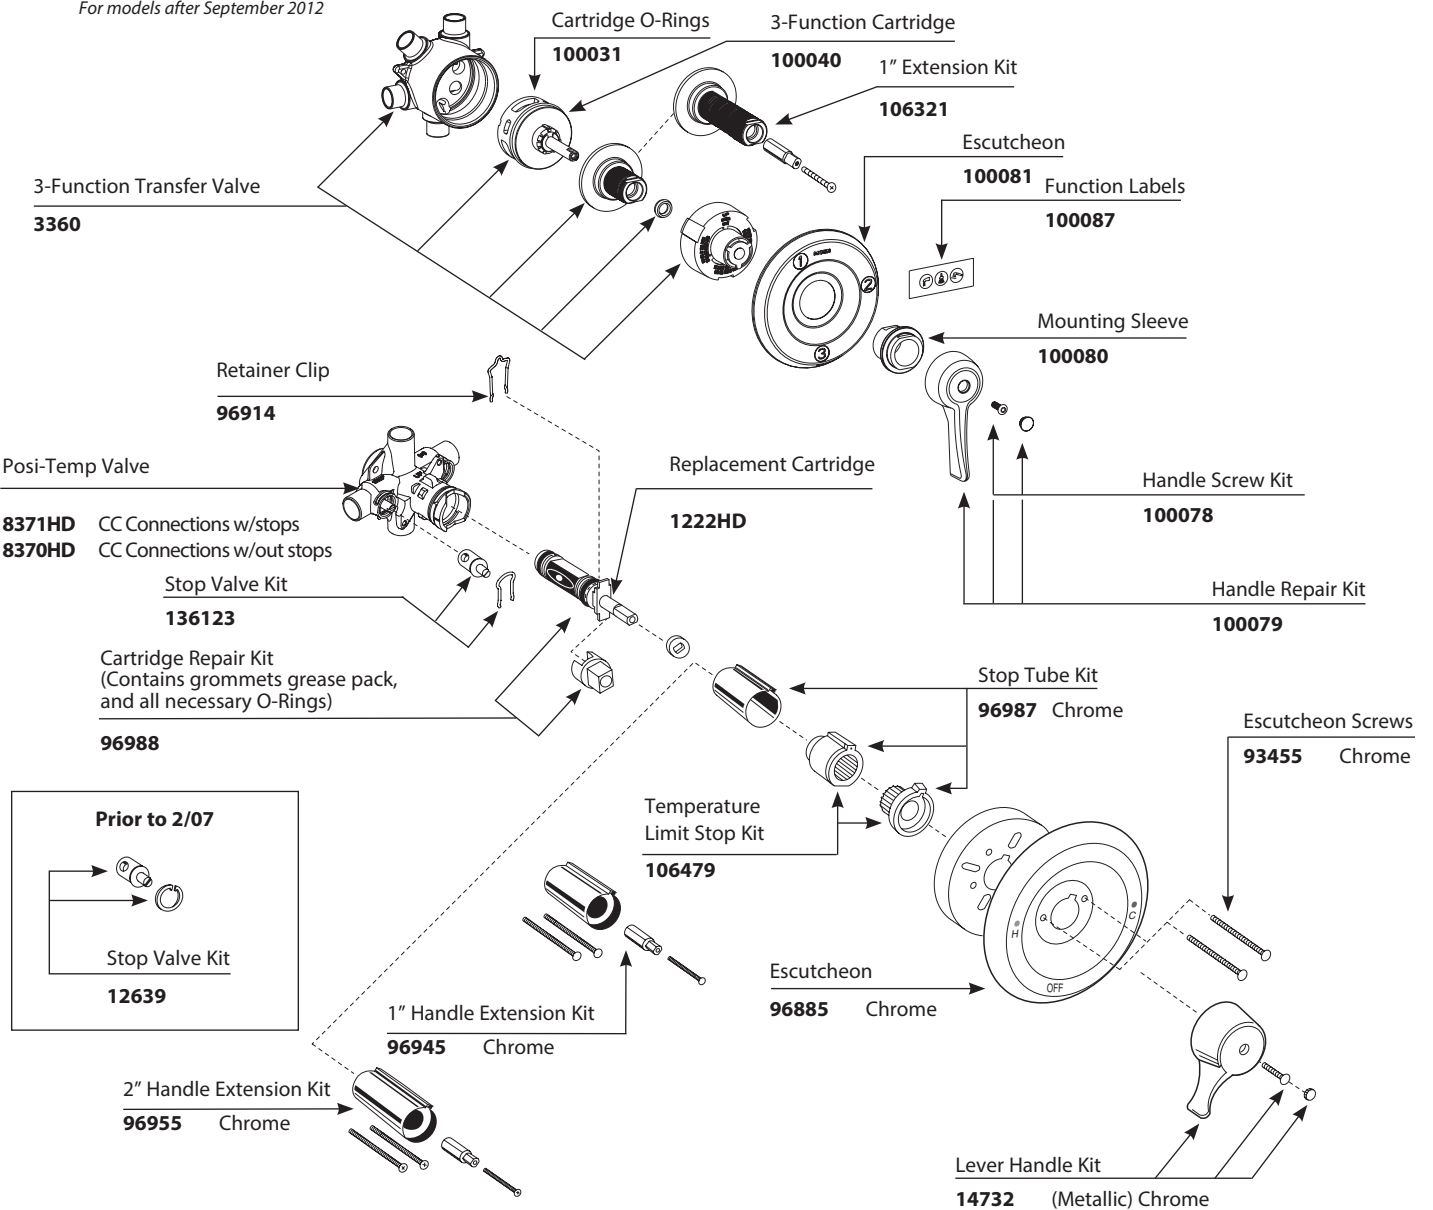

### Three-Function Commercial Tub/Shower System

MODEL	Handshower	Tub Filler	Showerhead	Vacuum Breaker	Drop Ell	Slide Bar	Wall Bracket
8360 3 Function Transfer Valve							
8341 Posi-Temp & 3 Function Transfer Valve	x	x		x	x	x	
8342 Posi-Temp & 3 Function Transfer Valve	x		x	x	x	x	
8343 Posi-Temp & 3 Function Transfer Valve	x	x	x	x	x	x	
8348 Posi-Temp	x			x	x		x
8346 Posi-Temp	x			x	x	x	
52710 Less Valves	x			x	x	x	
52710BN Less Valves	x			x	x	x	

For models after September 2012

\* See Additional Parts Chart on Next Page

■ Order by Part Number

\* **Parts Chart**

Shower Head, Arm, Flange  
**12894**

Vacuum Breaker  
**52703**

Drop ell  
**A725**

Tub Spout  
**3804**