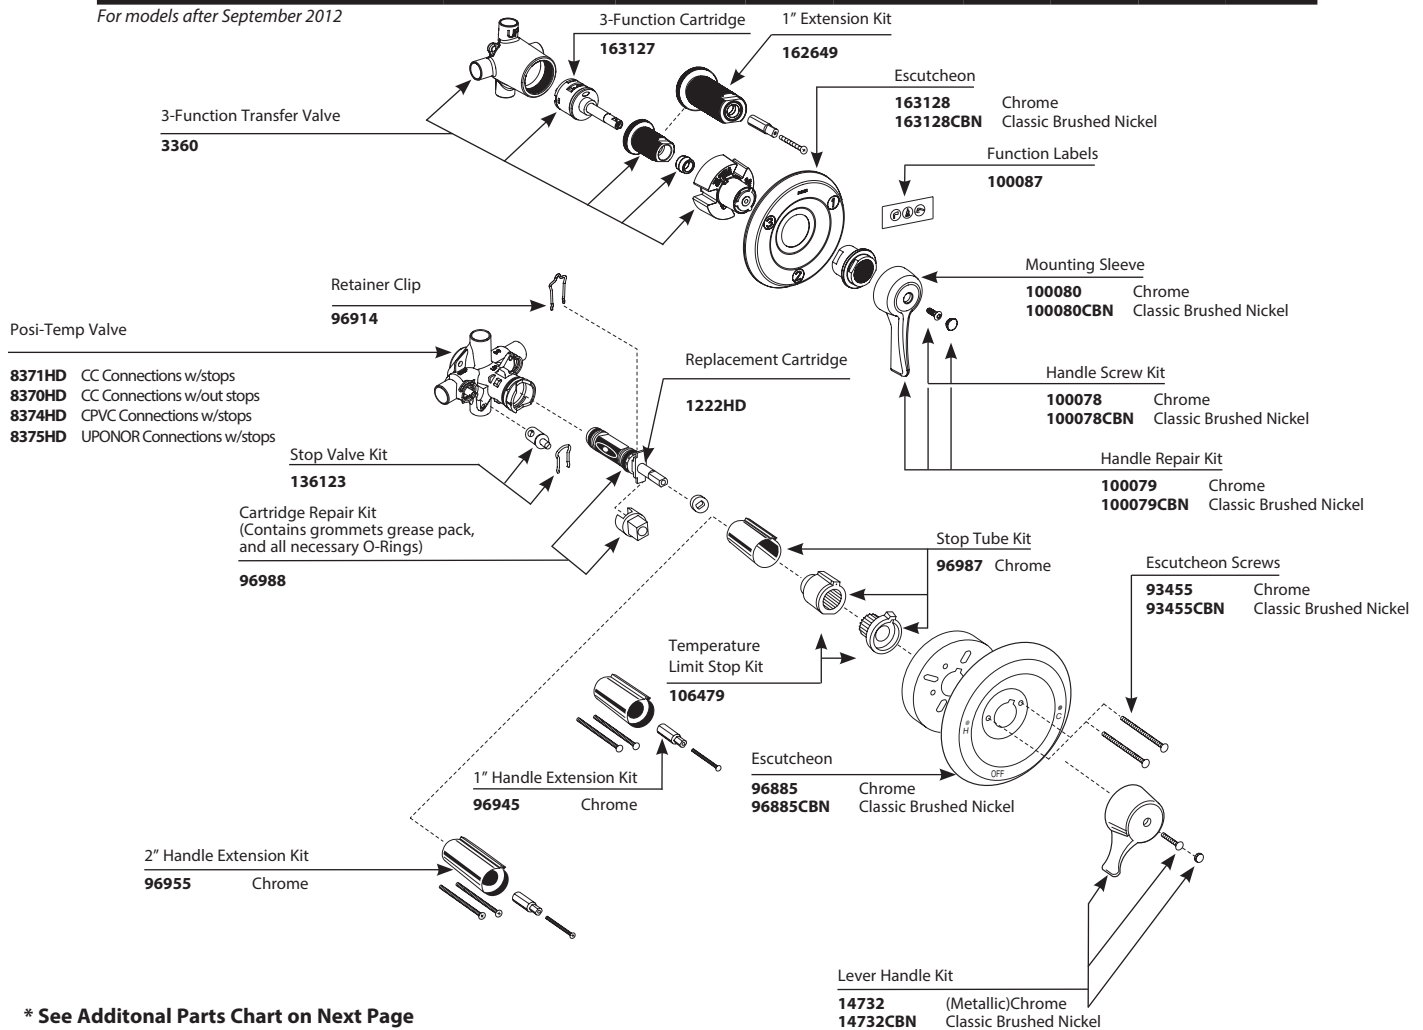

■ Order by Part Number

COMMERCIAL TUB/SHOWER SYSTEMS								
MODEL	3-FUNCTION TRANSFER VALVE	HANDBOWER	TUB SPOUT	SHOWERHEAD	VACUUM BREAKER	DROP ELL	SLIDE BAR	WALL BRACKET
8360 Three-Function Transfer Valve	X							
8370 Posi-Temp® Valve Control								
8375 Posi-Temp® Shower				X				
8389 Posi-Temp® Tub/Shower			X	X				
8341 Posi-Temp® Tub/Shower System	X	X	X		X	X	X	
8342 Posi-Temp® Shower System	X	X		X	X	X	X	
8343 Posi-Temp® Tub/Shower System	X	X	X	X	X	X	X	
8346 Posi-Temp® Hand Shower System		X			X	X	X	
8348 Posi-Temp® Hand Shower System		X			X	X		X
52710 Hand Shower System without Valve		X			X	X	X	
52715 Hand Shower System without Valve		X			X	X	X	
52740EP17 Three-Function Hand Shower System without Valve		X			X	X	X	

Models beginning in T are trim kits and do not include valve(s).

Models ending in CBN are identical to base but have a Classic Brushed Nickel finish.

For models after September 2012

* See Additional Parts Chart on Next Page