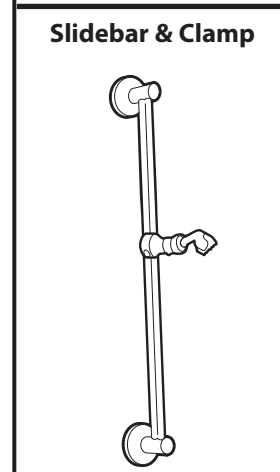

Wall Bracket
104414

Slidebar & Clamp
101629