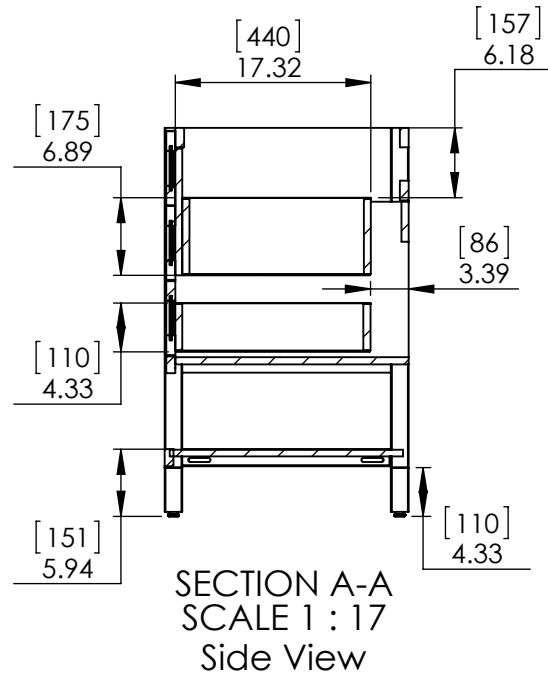

Propiedad y Confidencialidad
La información contenida en este dibujo es puramente propiedad de Woodcrafters Home Products LLC. Queda prohibida cualquier reproducción parcial o total sin el permiso por escrito de Woodcrafters Home Product LLC.

DRAWING	ARB	04/08/19
REVIEW	ING	04/08/19
APPROVED	R&D	04/08/19
SCALE: 1:20	MODEL:	Lanceton 30in

ITEM:	LT30-WH	REV	A
	LT30-ST		

NAME: **Lanceton 30in**

MATERIAL: **German beech 4/4 Laminated Particle Board White/Sterling**