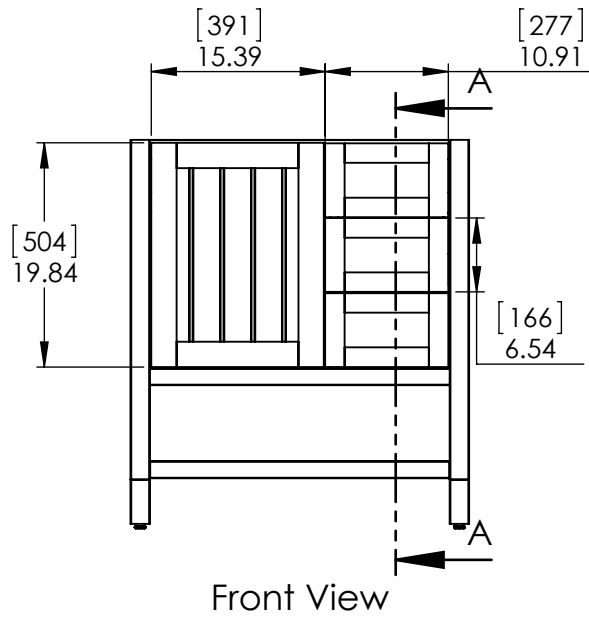

Propiedad y Confidencialidad
La información contenida en este dibujo es puramente propiedad de Woodcrafters Home Products LLC. Queda prohibida cualquier reproducción parcial o total sin el permiso por escrito de Woodcrafters Home Product LLC.

DRAWING	ARB	04/08/19
REVIEW	ING	04/08/19
APPROVED	R&D	04/08/19
SCALE: 1:20	MODEL:	Lanceton 30in

ITEM:	LT30-WH	REV	A
	LT30-ST		

NAME: **Lanceton 30in**

MATERIAL: **German beech 4/4 Laminated Particle Board White/Sterling**