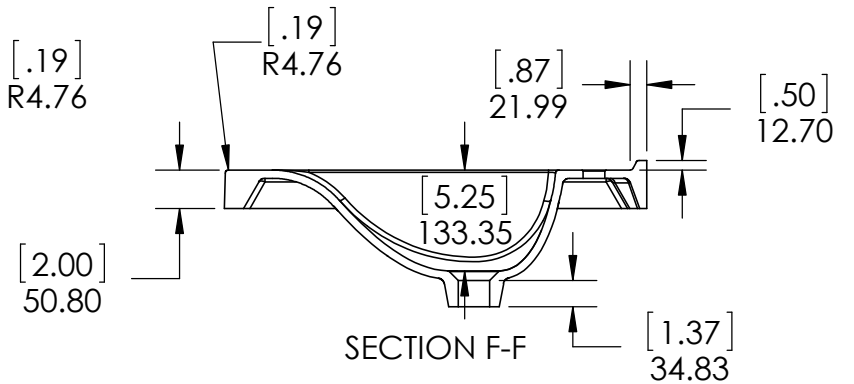

DRAWING	ARB	04/08/19
REVIEW	ING	04/08/19
APPROVED	R&D	04/08/19
SCALE: 1:20	MODEL:	Lanceton 30in

ITEM:	<b>LT30-WH</b>	REV	<b>A</b>
	<b>LT30-ST</b>		

NAME: **Lanceton 30in**

MATERIAL: **German beech 4/4 Laminated Particle Board White/Sterling**

REV	ECO #	DESCRIPTION	REV'D BY DATE	CHK'D BY DATE	APRV'D BY DATE
1		New Design	4/01/16	4/01/16	4/01/16
2		New item, Online	2/06/18	2/06/18	2/06/18

Estimated Weight: 16.5kg

<p><b>PROPRIETARY AND CONFIDENTIAL</b></p> <p>THE INFORMATION CONTAINED IN THIS DRAWING IS THE SOLE PROPERTY OF WOODCRAFTERS. ANY REPRODUCTION IN PART OR AS A WHOLE WITHOUT THE WRITTEN PERMISSION OF WOODCRAFTERS IS PROHIBITED.</p>	UNLESS OTHERWISE SPECIFIED					
	DIMENSIONS ARE IN MM. AND (INCHES)		DRAWN		NAME DATE	
	TOLERANCES ARE		CHECKED		O. Razo 2/06/18	
	+ 0.125 [3.175] - 0.125 [-3.175]		ENG APPR.		V. Sanchez 2/06/18	
	SCALE:1:10		MFG APPR.		C. Leal 2/06/18	
<p>SIZE DWG. NO. <b>A</b> Vtop Wave 31x22</p>			<p>SHEET 1 OF 1 REV: 1</p>			