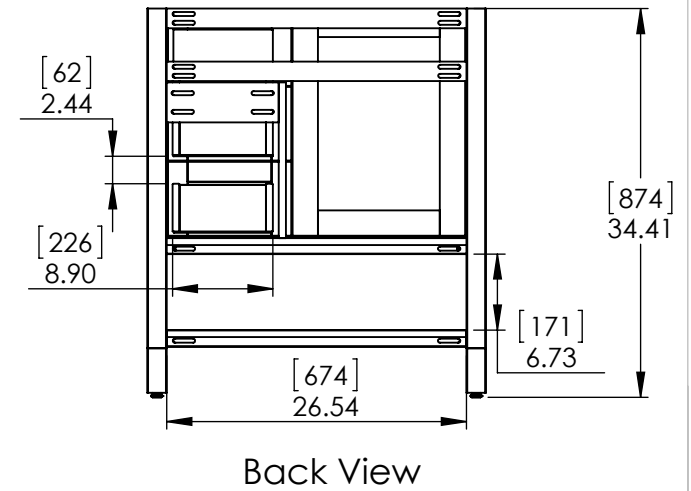

Propiedad y Confidencialidad
La información contenida en este dibujo es puramente propiedad de Woodcrafters Home Products LLC. Queda prohibida cualquier reproducción parcial o total sin el permiso por escrito de Woodcrafters Home Product LLC.

DRAWING	ARB	04/08/19
REVIEW	ING	04/08/19
APPROVED	R&D	04/08/19
SCALE: 1:20	MODEL:	Lanceton 30in

ITEM:	LT30-WH	REV	A
	LT30-ST		

NAME: **Lanceton 30in**

MATERIAL: **German beech 4/4 Laminated Particle Board White/Sterling**