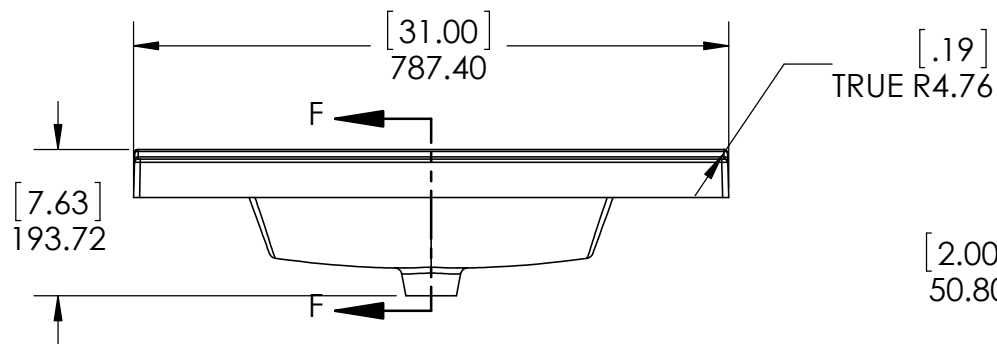

DRAWING	ARB	04/08/19
REVIEW	ING	04/08/19
APPROVED	R&D	04/08/19
SCALE: 1:20	MODEL:	Lanceton 30in

ITEM:	<b>LT30-WH</b>	REV	<b>A</b>
	<b>LT30-ST</b>		

NAME: **Lanceton 30in**

MATERIAL: **German beech 4/4 Laminated Particle Board White/Sterling**

REV	ECO #	DESCRIPTION	REV'D BY DATE	CHK'D BY DATE	APRV'D BY DATE
1		New Design	4/01/16	4/01/16	4/01/16
2		New item, Online	2/06/18	2/06/18	2/06/18

Estimated Weight: 16.5kg

<p><b>PROPRIETARY AND CONFIDENTIAL</b></p> <p>THE INFORMATION CONTAINED IN THIS DRAWING IS THE SOLE PROPERTY OF WOODCRAFTERS. ANY REPRODUCTION IN PART OR AS A WHOLE WITHOUT THE WRITTEN PERMISSION OF WOODCRAFTERS IS PROHIBITED.</p>	UNLESS OTHERWISE SPECIFIED					
	DIMENSIONS ARE IN MM. AND (INCHES)		DRAWN		NAME DATE	
	TOLERANCES ARE		CHECKED		O. Razo 2/06/18	
	+ 0.125 [3.175] - 0.125 [-3.175]		ENG APPR.		V. Sanchez 2/06/18	
	SCALE:1:10		MFG APPR.		C. Leal 2/06/18	
<p>SIZE DWG. NO. <b>A</b> Vtop Wave 31x22</p>			<p>SHEET 1 OF 1 REV: 1</p>			