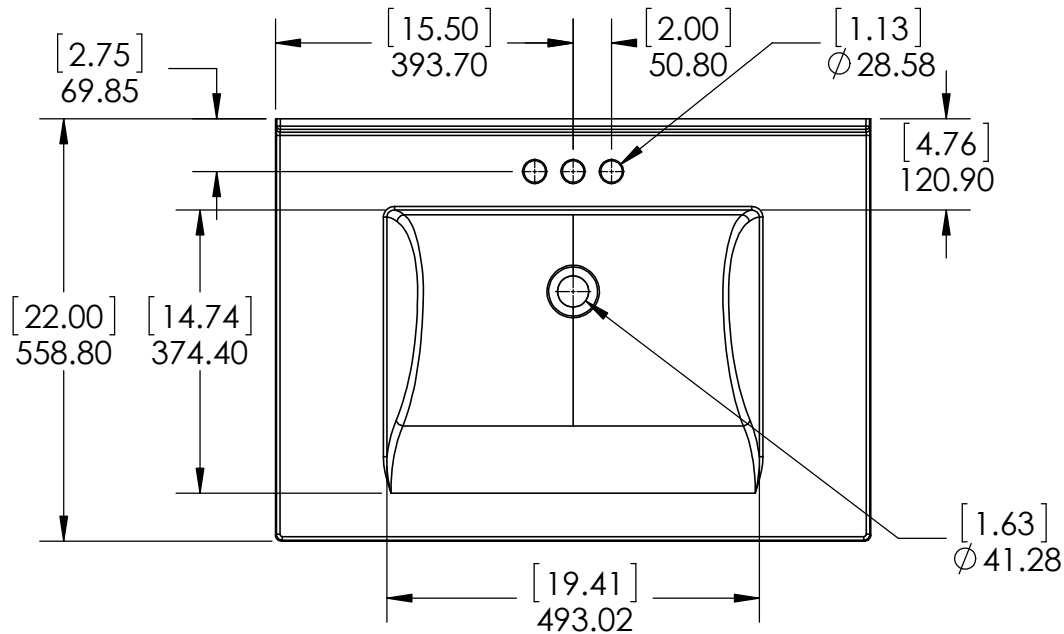

DRAWING	ARB	04/08/19
REVIEW	ING	04/08/19
APPROVED	R&D	04/08/19
SCALE: 1:20	MODEL:	Lanceton 30in

ITEM:	<b>LT30-WH</b>	REV	<b>A</b>
	<b>LT30-ST</b>		

NAME: **Lanceton 30in**

MATERIAL: **German beech 4/4 Laminated Particle Board White/Sterling**

DRAWING TYPE	ITEM ID	ITEM DESCRIPTION	TECHNOLOGIES	DRAWING STATUS
Finish Good	HU3122R-WH	Vtop Wave 31 x 22 4 in	AB Composite	Ready for production
Finish Good	HU31R-WH	Glacier Bay in. Cultured Marble Vanity Top - White	AB Composite	Ready for production

REV	ECO #	DESCRIPTION	REV'D BY DATE	CHK'D BY DATE	APRV'D BY DATE
1		New Design	4/01/16	4/01/16	4/01/16
2		New item, Online	2/06/18	2/06/18	2/06/18

Estimated Weight: 16.5kg

<p><b>PROPRIETARY AND CONFIDENTIAL</b></p> <p>THE INFORMATION CONTAINED IN THIS DRAWING IS THE SOLE PROPERTY OF WOODCRAFTERS. ANY REPRODUCTION IN PART OR AS A WHOLE WITHOUT THE WRITTEN PERMISSION OF WOODCRAFTERS IS PROHIBITED.</p>	UNLESS OTHERWISE SPECIFIED					
	DIMENSIONS ARE IN MM. AND (INCHES)		DRAWN		NAME DATE	
	TOLERANCES ARE		CHECKED		O. Razo 2/06/18	
	+ 0.125 [3.175] - 0.125 [-3.175]		ENG APPR.		V. Sanchez 2/06/18	
	SCALE:1:10		MFG APPR.		C. Leal 2/06/18	
<p>SIZE DWG. NO. <b>A</b> Vtop Wave 31x22</p>			<p>SHEET 1 OF 1 REV: 1</p>			