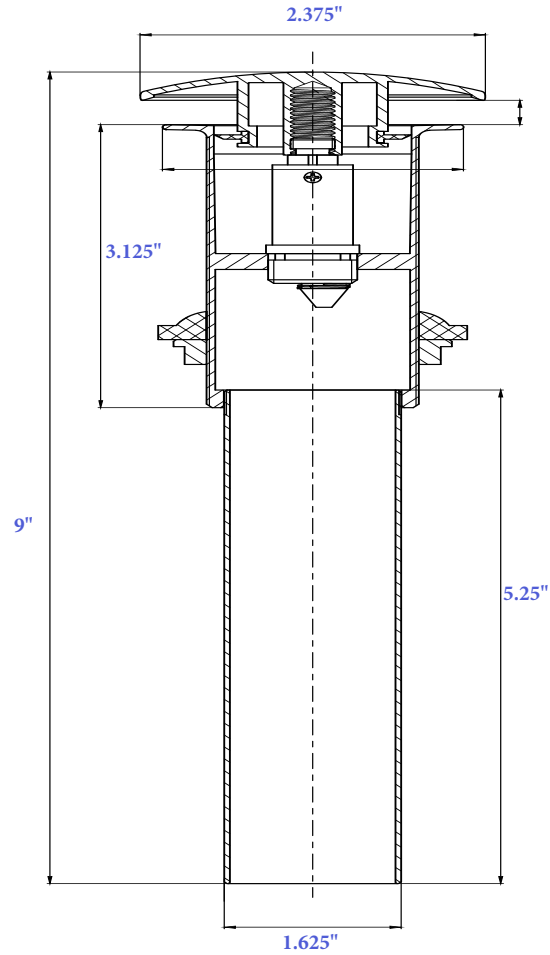

Nickel Pop-Up Sink Drain No Overflow

SINKOLOGY™

P15-N

Lifetime Warranty

All Sinkology products come with a lifetime warranty. You won't need it, but it's there.

CustomerService@Sinkology.com | 866.915.3003