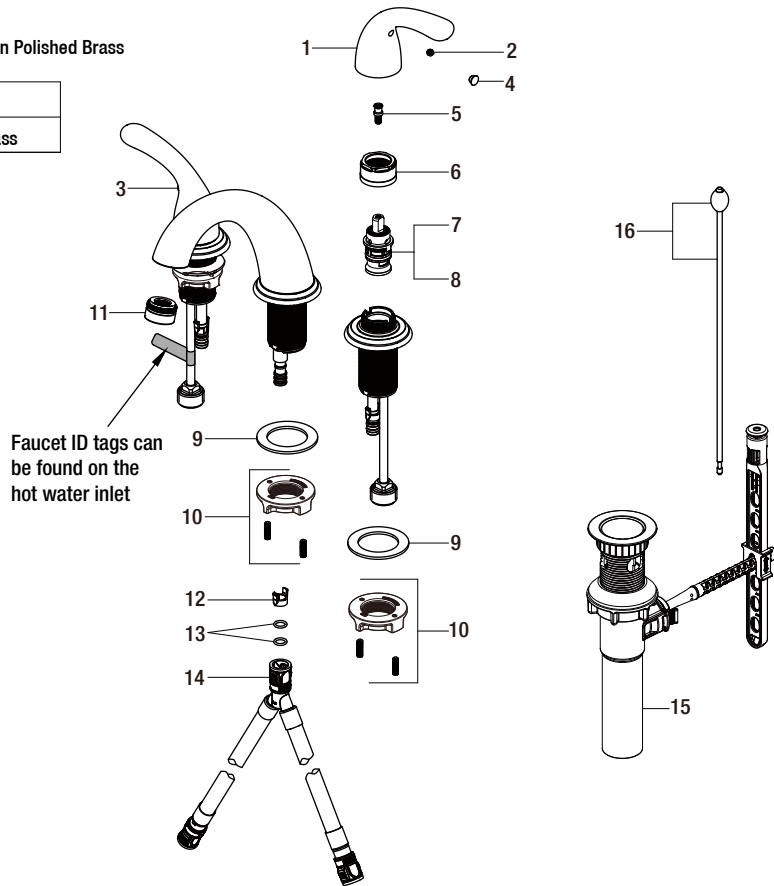

Replacement Parts List

Builders 8 in. Widespread 2-Handle High-Arc Bathroom Faucet in Polished Brass

MODEL	SKU #	FINISH
HD67364W-6B04	1000707863	Polished Brass

Many replacement parts can be purchased online or at your local store. Please use the table below to identify the part SKU number needed, go to HOMEDEPOT.COM, and check for online and store availability. If you can't find the part you are looking for, please call 1-855-HD-GLACIER.

Part	Description	Part #	Internet SKU #	Store SKU #
1	Handle	RP1343404	302559239	
2	Set screw	RP52019		
3	Index R	RP10004		
4	Index B	RP10005		
5	Connector	RP50003		
6	Bonnet nut	RP70193	206671342	
7	Cartridge H	RP20067	301158139	
8	Cartridge C	RP20068	301158129	
9	Washer	RP64147		
10	Nut & Screw	RP56137		
11	Aerator	RP3021904	302596441	

Part	Description	Part #	Internet SKU #	Store SKU #
12	Block	RP70421		
13	O-ring	RP60002		
14	Quick connect hose	RP70430		
15	ClickInstall™ drain assembly	RP4022804		
16	Lift rod	RP4025704		