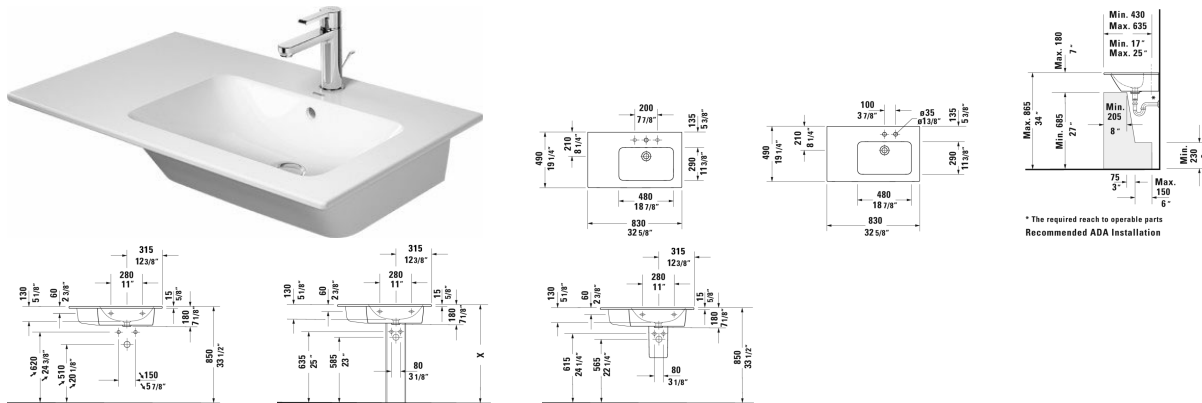

ME by Starck Furniture washbasin asymmetric & # 234683..00 /
 234683..00 / 234683..30 / 234683..30 / 234683..60 /
 234683..60

< 32 5/8" Inch >

Furniture washbasin asymmetric	Dimension	Weight	Order number
with overflow, with faucet deck, bowl on right side, hardware included, wall-mounted, 32 5/8" Inch			
Colors			
00 White 32 White Satin Matte			
Variant			
●	32 5/8" x 19 1/4" Inch	49.6 lb	234683..00
●	32 5/8" x 19 1/4" Inch	49.6 lb	234683..00
● ● ●	32 5/8" x 19 1/4" Inch	49.6 lb	234683..30
● ● ●	32 5/8" x 19 1/4" Inch	49.6 lb	234683..30
☒	32 5/8" x 19 1/4" Inch	49.6 lb	234683..60
☒	32 5/8" x 19 1/4" Inch	49.6 lb	234683..60
Infobox			
Washbasin is not ADA compliant in combination with pedestal, siphon cover or metal console			
Sanitary ceramics with the special WonderGliss surface finish will remain clean and attractive-looking for a long time to come. When ordering WonderGliss please add a "1" as eleventh digit to the model number.			
Space-saving siphon	1 1/4" Inch	0.9 lb	005076
Suitable products			
Vanity unit wall-mounted 1 pull-out compartment, for ME by Starck # 233683, 234583, 234683, 32 1/4" x 19" Inch	32 1/4" x 19" Inch		LC6141

All drawings contain the necessary measurements which are subject to standard tolerances. They are stated in inch & mm and are non-binding. Exact measurements, in particular for customized installation scenarios, can only be taken from the finished ceramic piece.