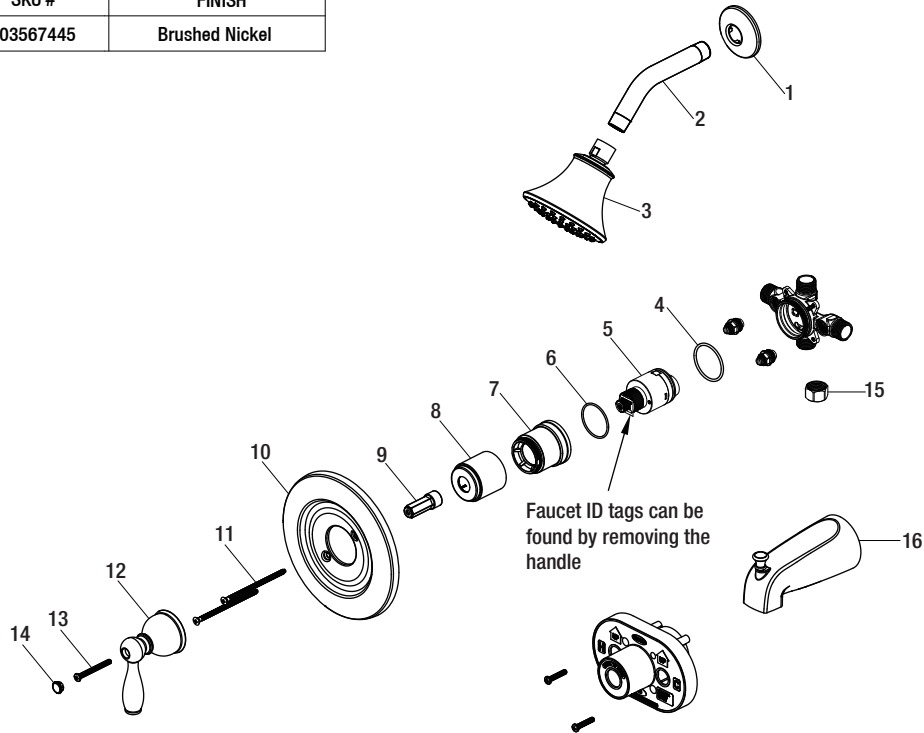

## Replacement Parts List

Mandouri Single-Handle 1-Spray Color Changing LED Tub and Shower Faucet in Brushed Nickel

MODEL	SKU #	FINISH
HD65873X-0104	1003567445	Brushed Nickel

Many replacement parts can be purchased online or at your local store. Please use the table below to identify the part SKU number needed, go to [HOMEDEPOT.COM](http://HOMEDEPOT.COM), and check for online and store availability. If you can't find the part you are looking for, please call 1-855-HD-GLACIER.

Part	Description	Part #	Internet SKU #	Store SKU #
1	Shower flange	RP3802604		
2	Shower arm	RP3801904		
3	Shower head	RP3837104		
4	O-ring	RP60101		
5	Cartridge	RP20075	<a href="#">202666286</a>	270530
6	O-ring	RP60091		
7	Bonnet nut	RP7043704		
8	Sleeve	RP8054004		

Part	Description	Part #	Internet SKU #	Store SKU #
9	Inverter	RP70556		
10	Escutcheon	RP8059604		
11	Escutcheon screw	RP5019704		
12	Handle	RP1352504		
13	Screw	RP50207		
14	Index	RP1000704		
15	Plug	RP70365		
16	Spout	RP3307804		