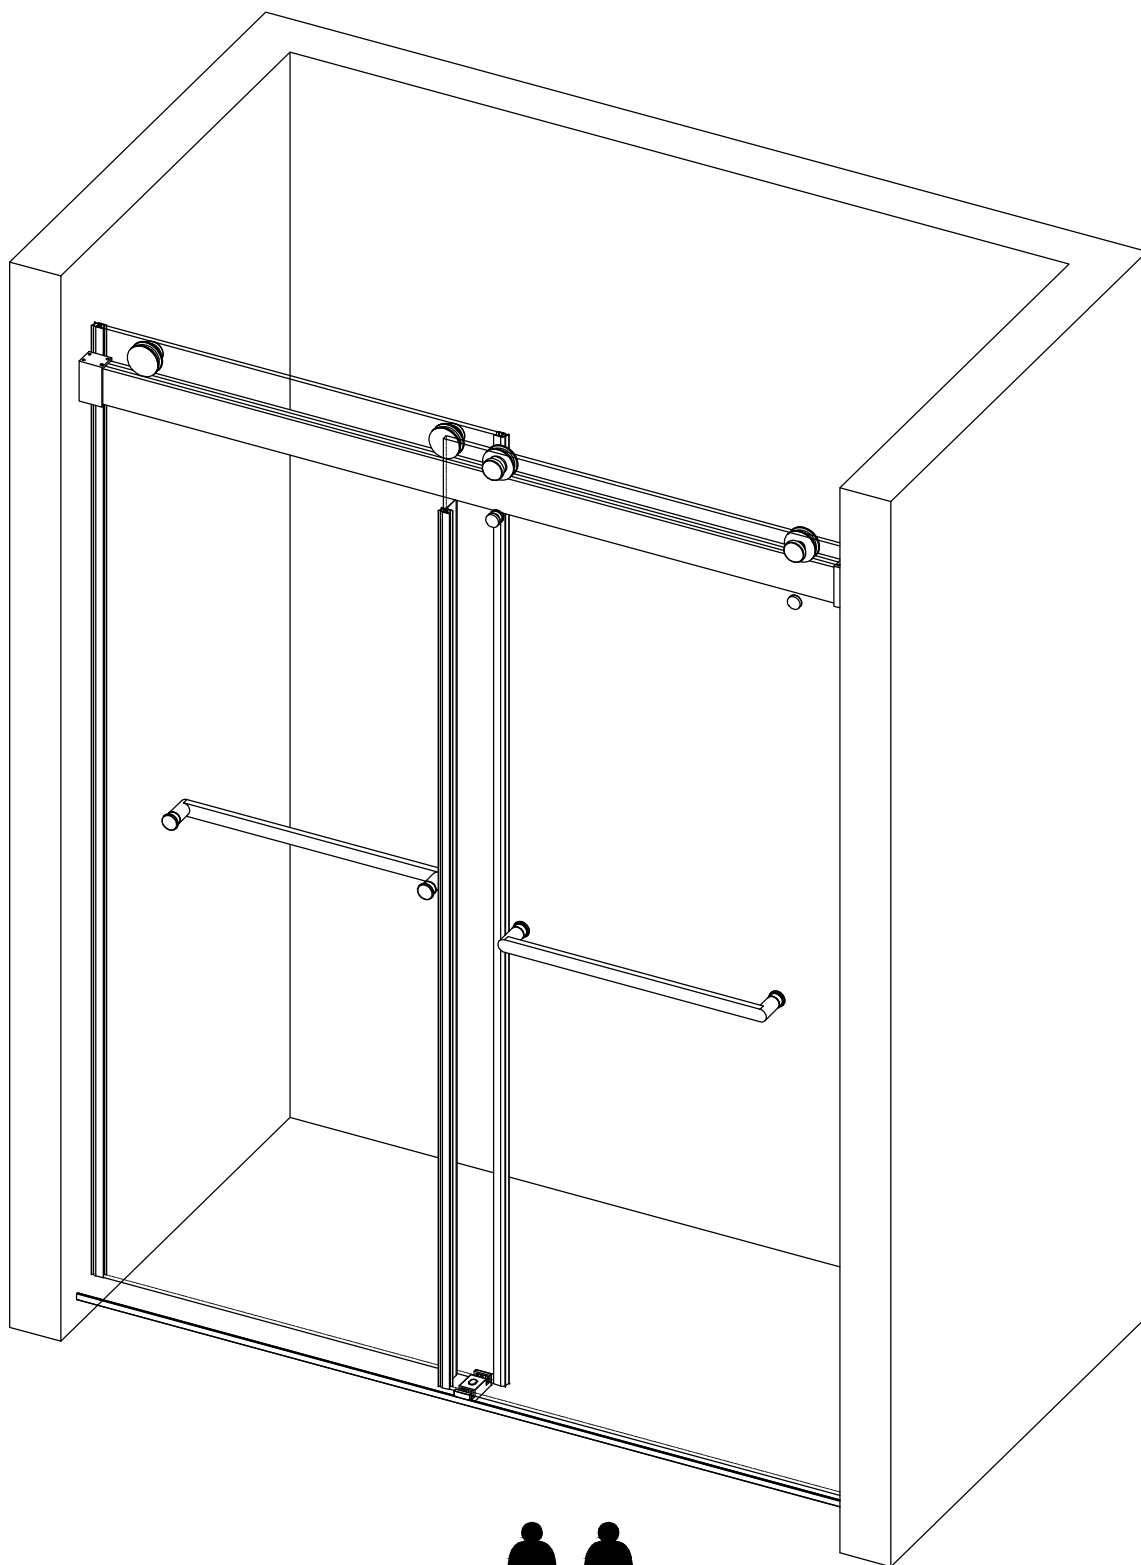

INSTRUCTIONMANUAL

2 PEOPLE REQUIRED

Please keep this manual and product code number for future reference and for ordering replacement parts if necessary.

GENERAL INSTRUCTIONS

- Read this manual carefully and completely before proceeding.
- It is recommended that you wear safety glasses at all times during the installation.

INSTALLATION OVER CERAMIC TILES

- If your shower door is to be installed over ceramic tiles, the tiles should lay completely under the wall jamb.
- Silicone should be used to seal the gap where the ceramic tiles meet the fixed panel.