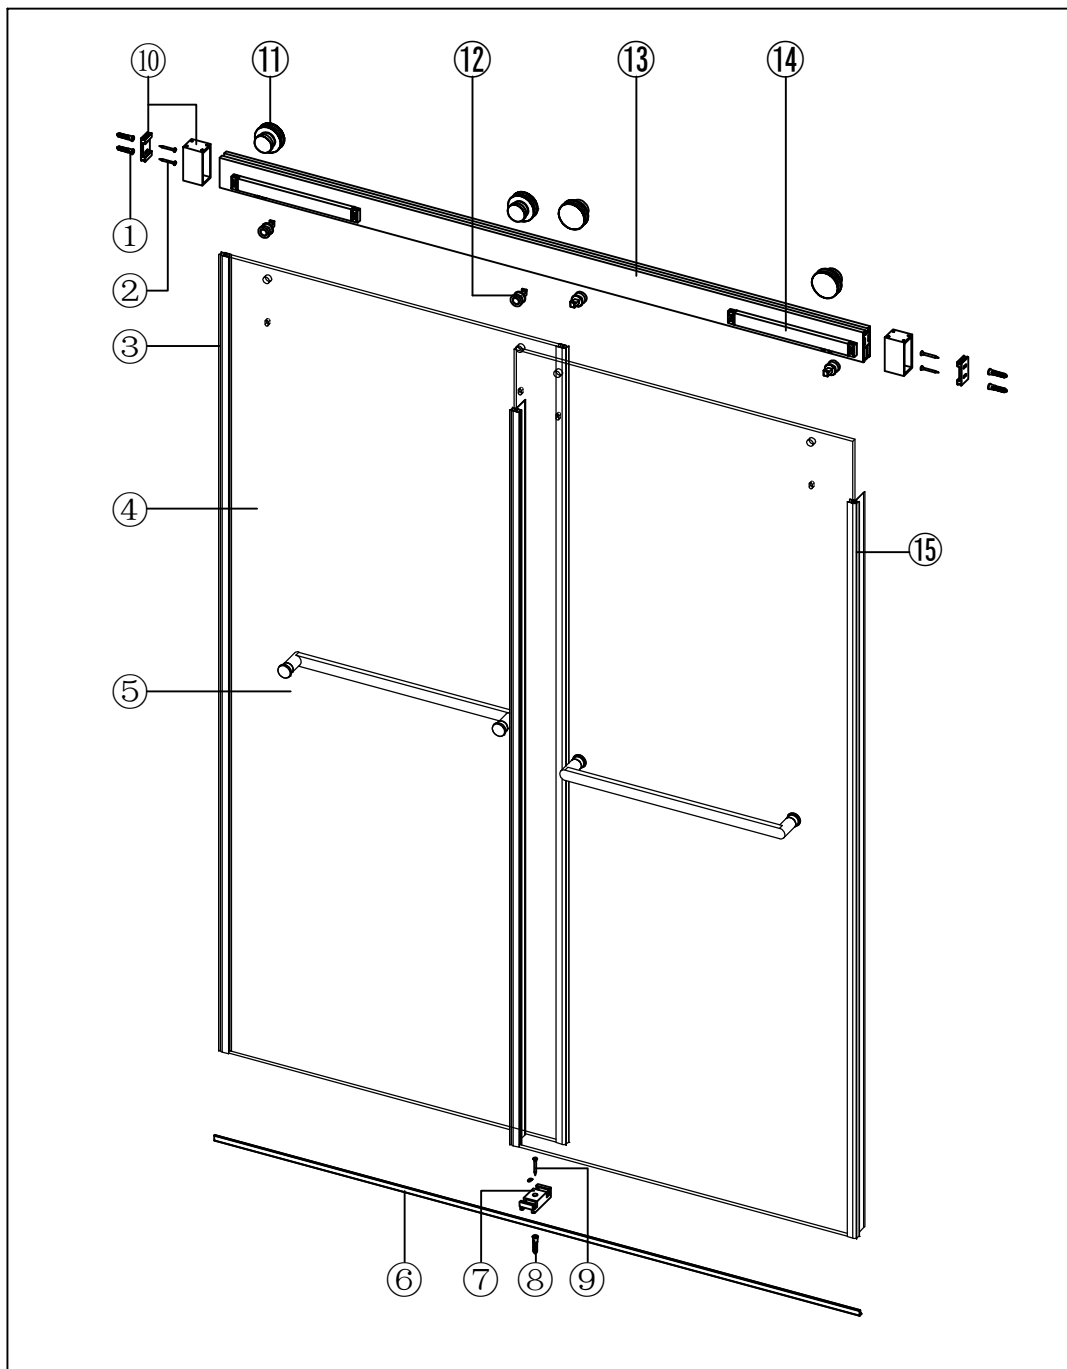

INSTALLATION OVER CERAMIC TILES

- If your shower door is to be installed over ceramic tiles, the tiles should lay completely under the wall jamb.
- Silicone should be used to seal the gap where the ceramic tiles meet the fixed panel.

NO.	Name	Picture	Qty	NO.	Name	Picture	Qty
1	8mm Wall plug		4	9	screw ST4x30		1
2	screw ST5x40		4	10	Wall bracket		2
3	Door seal		2	11	Roller (Ø45 or Ø60)		4
4	Sliding door		2	12	Anti jumping knob		4
5	Towel bar		2	13	Guide Rail		1
6	Anti-splash threshold		1	14	Rectangle damper		4
7	Guide block		1	15	Door seal		2
8	6mm Wall plug		1				