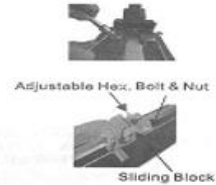

The Choice of Professionals

DTA USA GROUP Inc
Tiling Tools, Accessories & Floor Trims

Replacement Items for Wheel for tile cutters

Item Code	Replacement Wheels for Tile Cutters
RBC-860SW	Replacement Wheel RBC Cutter
BTC750SW	Replacement Wheel for BTC Cutters
DTA-310SW	Replacement Wheel DTA-400, 330, 310

**HEIGHT OF CUTTING WHEEL
ADJUSTABLE TO FOUR LEVELS**

**WHEEL POSITION ADJUSTMENT
FOR SIDE (RIGHT OR LEFT)**

PARTS LIST AND DIAGRAM

- 1.H Shaped Rail
- 2.Handle
- 3.Press Bearing
- 4.Sliding Assembly
- 5.Gauge Bolt
- 6.Rubber Pads
- 7.New End Post
- 8.Extension Side Arm
- 9.Protractor Gauge
- 10.Breaker Foot
- 11.Titanium Cutting Wheel
- 12.Wheel Shaft Holder
- 13.Stainless Center Holder