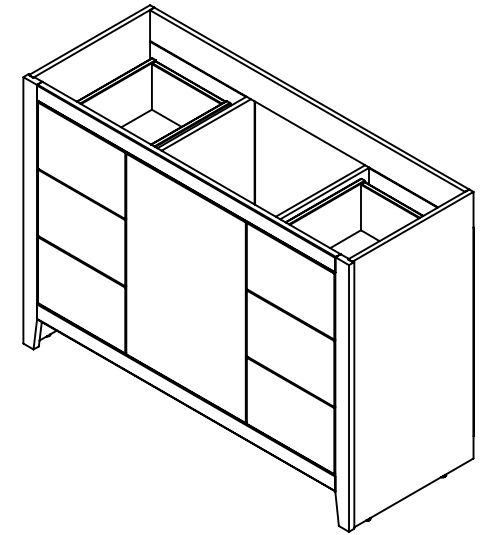

Top View

Back View without backing

Isometric View

Front View

Side View

Back View with backing

## SECTION C-C

ITEM:	<b>BK48P2 - SY</b> <b>BK48P2 - LY</b>	REV <b>A</b>
NOMBRE:	<b>Blakely 48in Vanity w/VTop - Shale Gray/Light Gray</b>	

MATERIAL:	<b>German Beech/Particle Board</b>
MODELO:	<b>Blakely 48in</b>