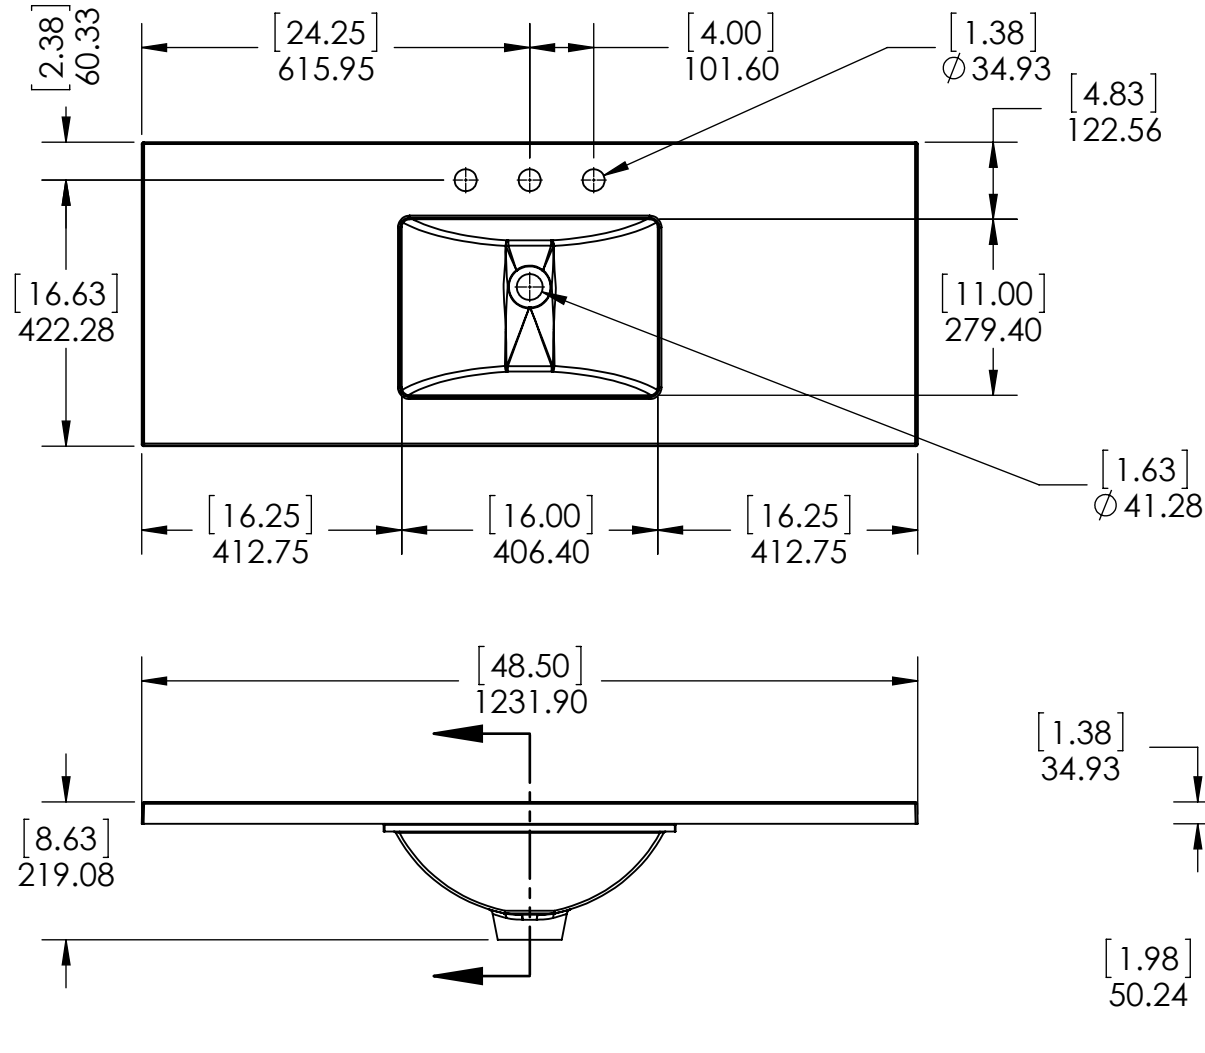

ID	Description	Technology	Status
595636	Vtop Thick SE 48.5x19 Lunar 8in	Stone Effect	Approved for production
595637	Vtop Thick SE 48.5x19 Gray Stone 8in	Stone Effect	Approved for production

Rev #	Approved by	Change
0	R. Rubio	Released

PROPRIETARY AND CONFIDENTIAL
THE INFORMATION CONTAINED IN THIS DRAWING IS THE
SOLE PROPERTY OF WOODCRAFTERS. ANY
REPRODUCTION IN PART OR AS A WHOLE WITHOUT THE
WRITTEN PERMISSION OF WOODCRAFTERS IS PROHIBITED.

UNLESS OTHERWISE SPECIFIED
DIMENSIONS ARE IN MM.
AND (INCHES)
TOLERANCES ARE
+0.125 [3.175] -0.125 [-3.175]
SCALE:1:12

	NAME	DATE
DRAWN	R. Rubio	03/22/19
CHECKED	R. Rubio	03/22/19
ENG APPR.	R. Rubio	03/22/19
MFG APPR.	A. Casiano	03/22/19

Wood Crafters

SIZE DWG. NO. SHEET 1 OF 1
A Vtop Thick SE 48.5x19 8in REV: 0