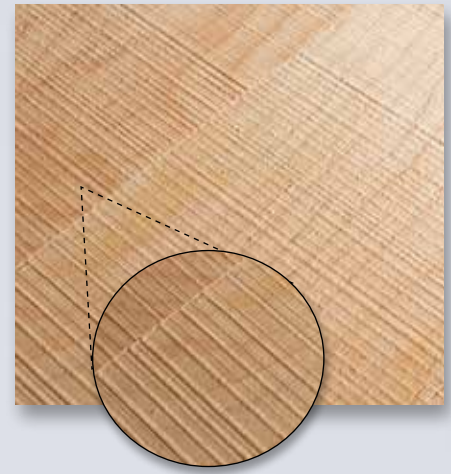

## New Rough Sawn faces

Textured surfaces are the leading trend in food, fashion and interiors. Columbia Forest Products is proud to introduce the revolutionary TouchWood™ collection of textured real-wood panels with a series of Rough Sawn faces in Red Oak and Birch. Delivering an honest, natural authenticity to the projects that matter, these panels beg to be felt as much as seen. Available on any Columbia core type. Real. Trusted. Crafted. Only from Columbia.

## The TouchWood Rough Sawn line:

COLORFUL BIRCH

CLEAR BIRCH

COLORFUL RED OAK

CLEAR RED OAK

These new Rough Sawn wood panels are unique to the woodworking market. **Fabricators and designers are encouraged to ask for samples they can finish to assure client expectations.** Care should be given to the unique effect of the surface qualities and seam lines on the finished look of these revolutionary panel faces.

### Features & Benefits

- Two Birch and two Red Oak options
- Typical core choices and thicknesses available; 4' x 8' panel size
- Textured edge banding available:  
Email [info@cedan.com](mailto:info@cedan.com)
- Provides an authentic, vintage rough sawn lumber look
- Each flitch has unique "saw" marks (they don't run across the entire panel)
- Real wood faces (not synthetic reproductions)
- Can be finished, stained and painted to achieve unlimited effects (weathered to contemporary)
- Made in North America using PureBond® formaldehyde-free technology
- FSC® Certified Available. TouchWood can be ordered FSC® certified