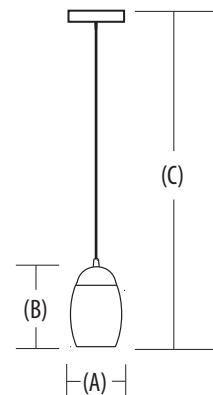

DIMENSIONS						
Nominal size	Lamp configuration	Model number	Number of lamps	(A) Width inches (cm)	(B) Length inches (cm)	(C) Extension inches (cm)*
Single		11994	(1) 13W GU24 lamp	4-7/8" (12.4)	4-7/8" (12.4)	74" (188.0)
*Extension from ceiling. All dimensions are inches (centimeters) unless otherwise indicated.						

Replacement Parts: Order as separate catalog number.	
CF13TRT27 4PIN R6	13W compact full spiral 4-pin 2700K compact fluorescent lamp with integrated electronic ballast ¹
BLST SU13W	13W GU 24-pin base socket G24q1 4-pin
DACGA	Amber glass shade - 4-7/8" (12.4) dia. x 5-1/2" (14.0) height
DACGW	White glass shade - 4-7/8" (12.4) dia. x 5-1/2" (14.0) height