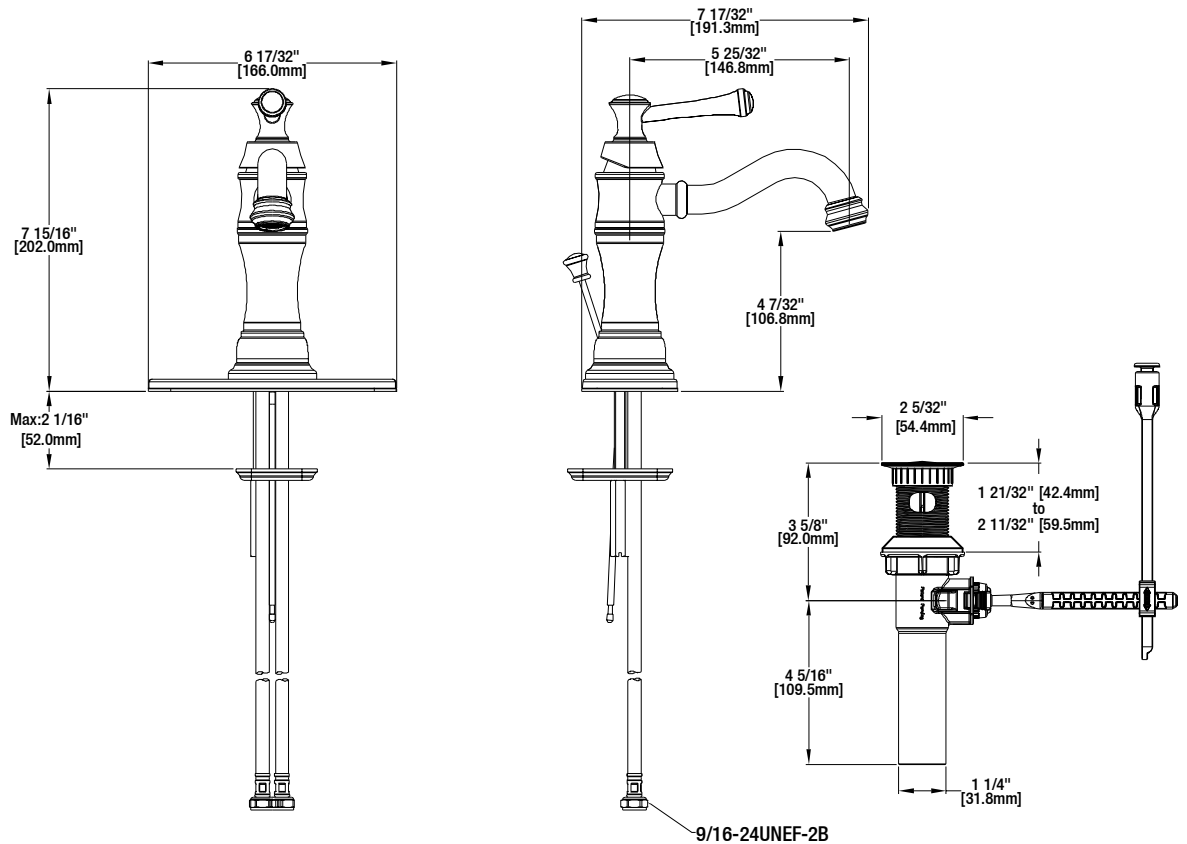

WARRANTY

- Limited Lifetime Warranty

INSTALLATION DIMENSIONS

Glacier Bay reserves the right to make changes in specifications and materials and to change and discontinue models, both without notice or obligation. Dimensions are for reference only.