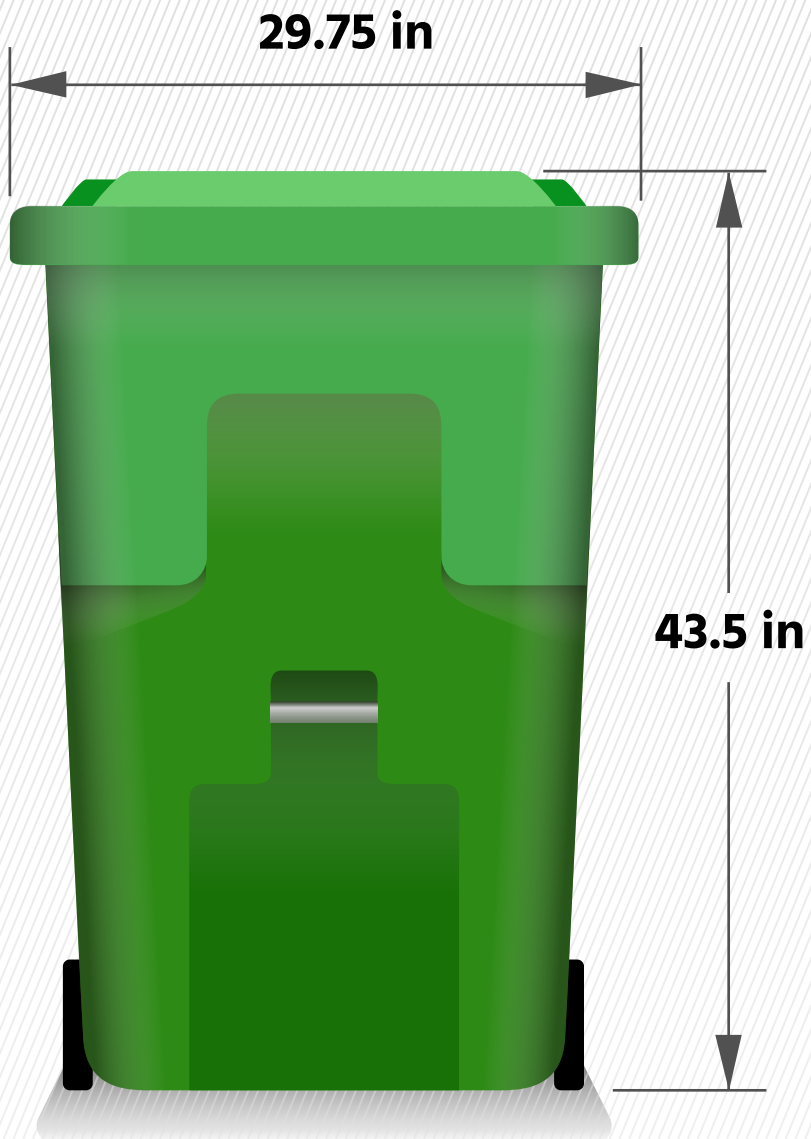

HIDE IT WITH STYLE

A Screen For Every Bin

There's an **Enclo** privacy screen for trash bins of any size, but before you decide which screen is right for you, please see the sizing chart below where we compare this screen to some of the most common trash bin sizes around the US. If this screen looks too big or too small for your bins, check out the rest of our catalog for an option that better suits your needs!

Trash bin size. (Gallon)

ZP19047 Highland 3ft W x 4.8ft H Lattice Vinyl Privacy Screen Kit

96 Gal.

64 Gal.

48 Gal.

► Please note that the above illustrations assume your bin is sitting on level ground. If you put your bin on top of an elevated surface, like paver stones, assume it will be 1-2 inches higher than shown here.