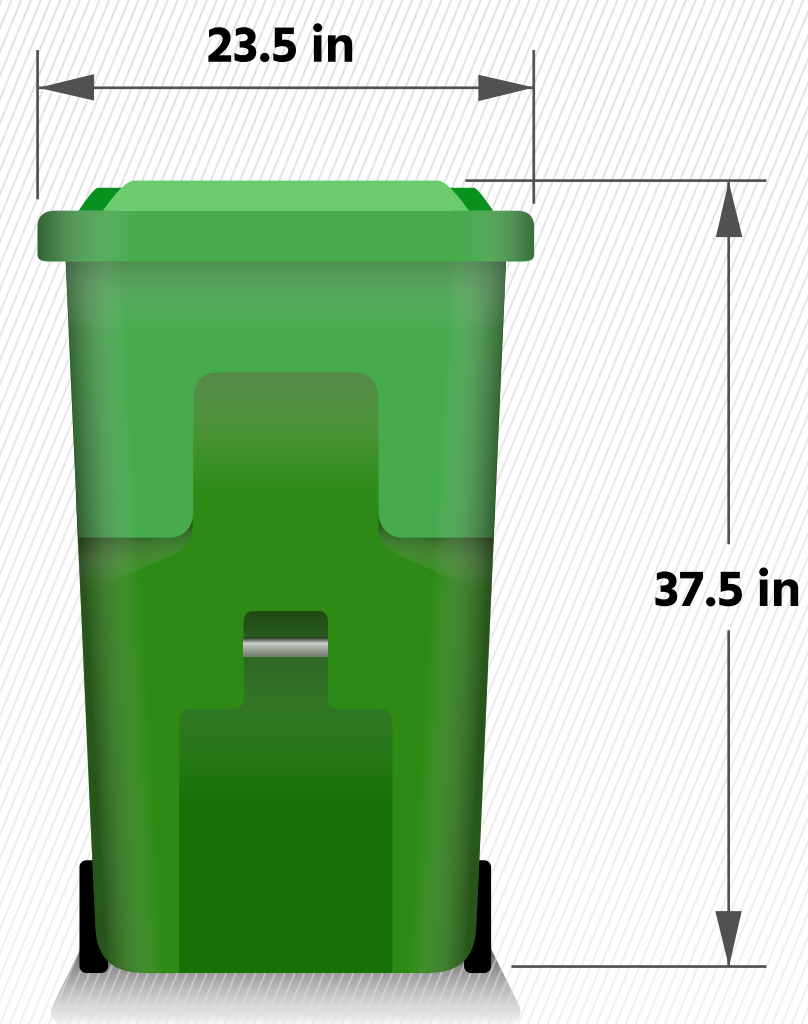

HIDE IT WITH STYLE

A Screen For Every Bin

There's an **Enclo** privacy screen for trash bins of any size, but before you decide which screen is right for you, please see the sizing chart below where we compare this screen to some of the most common trash bin sizes around the US. If this screen looks too big or too small for your bins, check out the rest of our catalog for an option that better suits your needs!

Trash bin size. (Gallon)

ZP19047 Highland 3ft W x 4.8ft H Lattice Vinyl Privacy Screen Kit

96 Gal.

64 Gal.

48 Gal.

► Please note that the above illustrations assume your bin is sitting on level ground. If you put your bin on top of an elevated surface, like paver stones, assume it will be 1-2 inches higher than shown here.