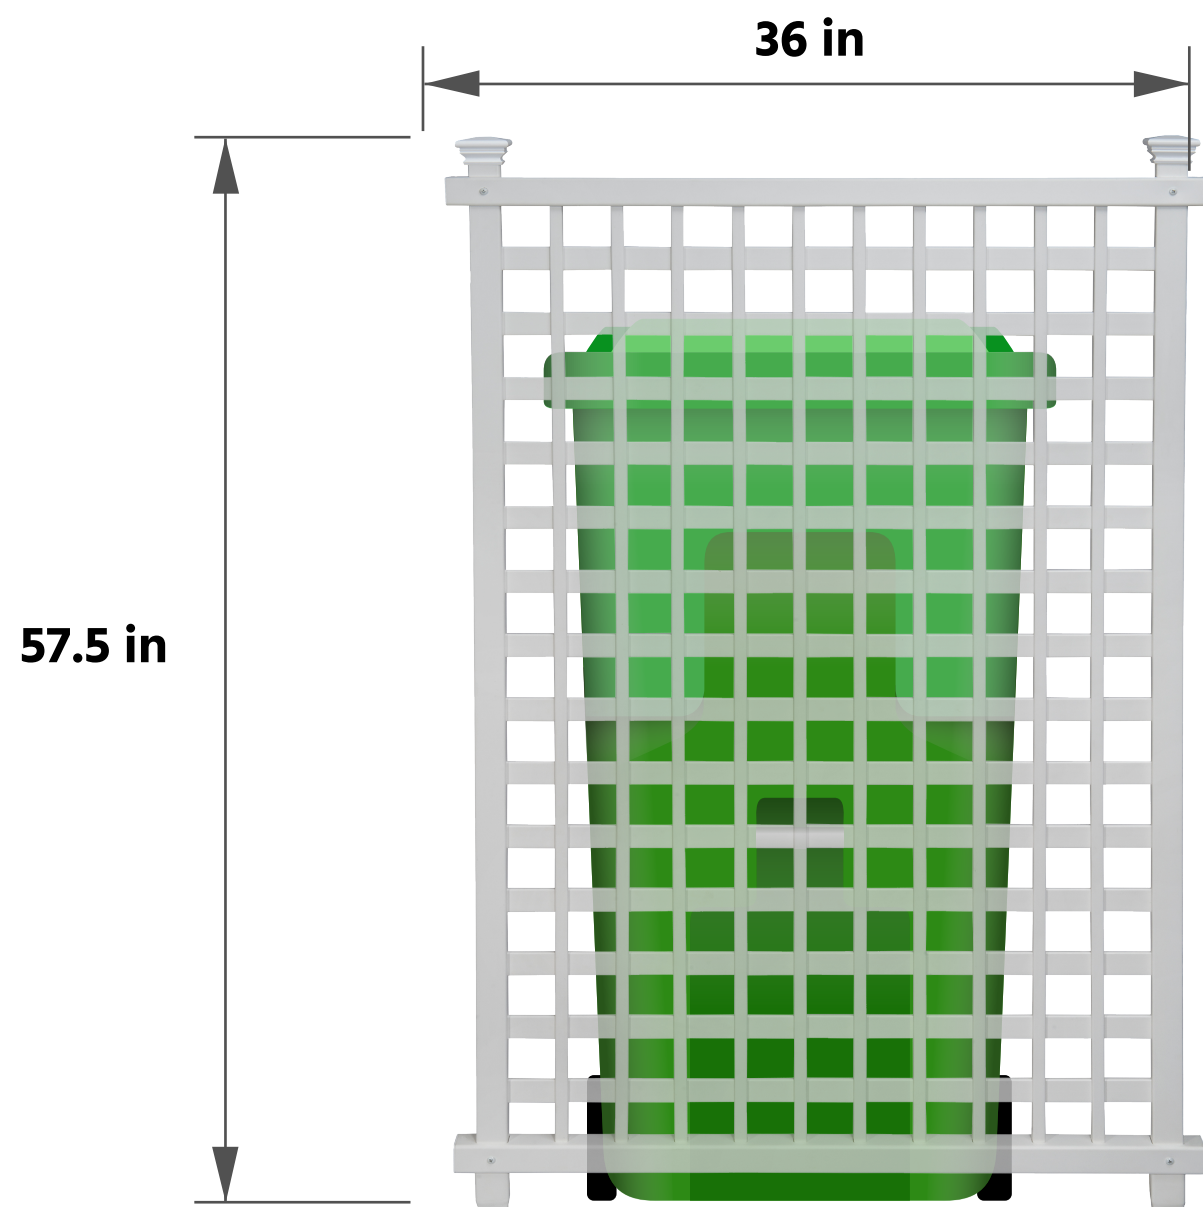

HIDE IT WITH STYLE

A Screen For Every Bin

There's an **Enclo** privacy screen for trash bins of any size, but before you decide which screen is right for you, please see the sizing chart below where we compare this screen to some of the most common trash bin sizes around the US. If this screen looks too big or too small for your bins, check out the rest of our catalog for an option that better suits your needs!

Trash bin size. (Gallon)

ZP19047 Highland 3ft W x 4.8ft H Lattice Vinyl Privacy Screen Kit

96 Gal.

64 Gal.

48 Gal.

► Please note that the above illustrations assume your bin is sitting on level ground. If you put your bin on top of an elevated surface, like paver stones, assume it will be 1-2 inches higher than shown here.