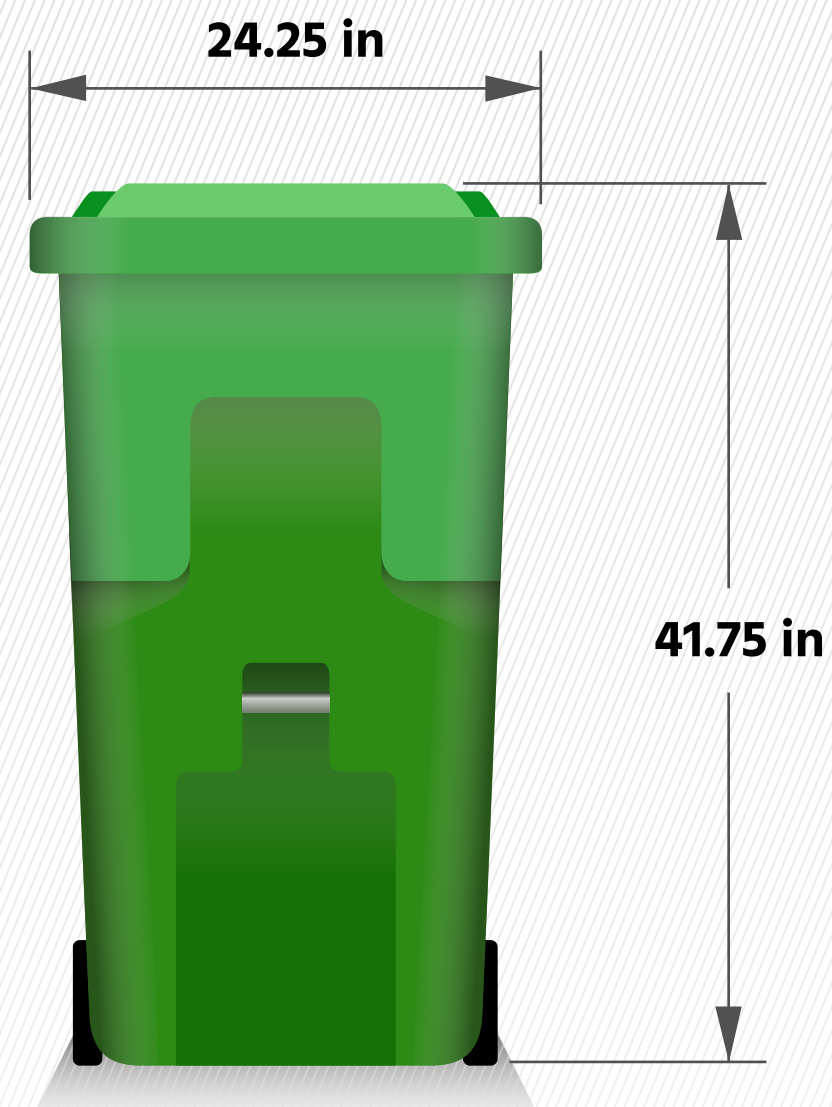

HIDE IT WITH STYLE

A Screen For Every Bin

There's an **Enclo** privacy screen for trash bins of any size, but before you decide which screen is right for you, please see the sizing chart below where we compare this screen to some of the most common trash bin sizes around the US. If this screen looks too big or too small for your bins, check out the rest of our catalog for an option that better suits your needs!

Trash bin size. (Gallon)

ZP19047 Highland 3ft W x 4.8ft H Lattice Vinyl Privacy Screen Kit

96 Gal.

64 Gal.

48 Gal.

► Please note that the above illustrations assume your bin is sitting on level ground. If you put your bin on top of an elevated surface, like paver stones, assume it will be 1-2 inches higher than shown here.