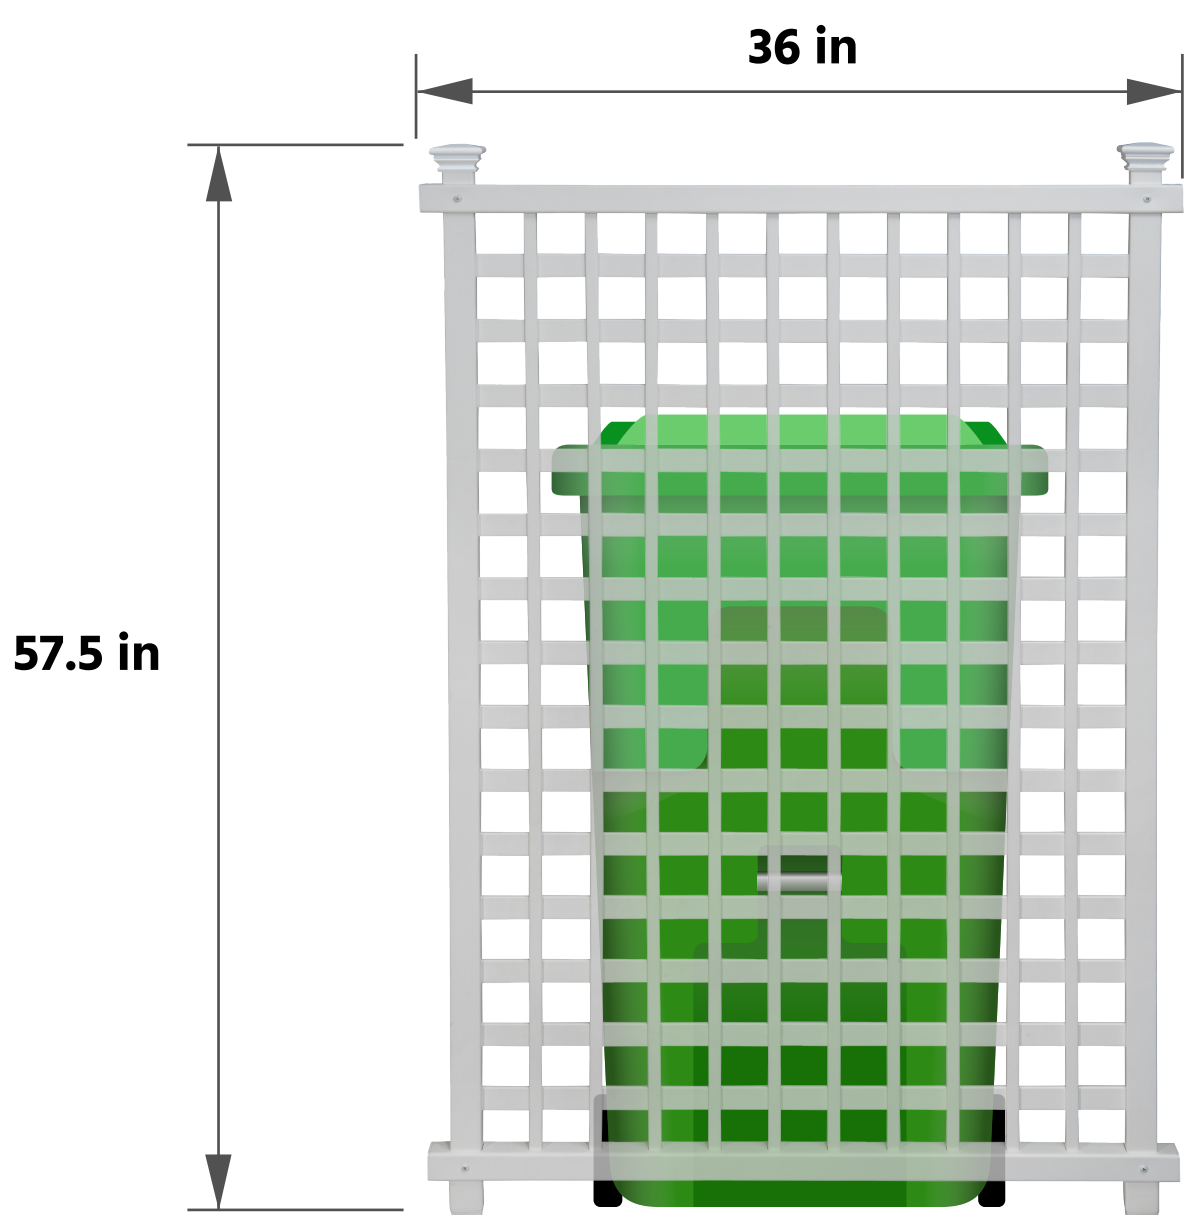

HIDE IT WITH STYLE

A Screen For Every Bin

There's an **Enclo** privacy screen for trash bins of any size, but before you decide which screen is right for you, please see the sizing chart below where we compare this screen to some of the most common trash bin sizes around the US. If this screen looks too big or too small for your bins, check out the rest of our catalog for an option that better suits your needs!

Trash bin size. (Gallon)

ZP19047 Highland 3ft W x 4.8ft H Lattice Vinyl Privacy Screen Kit

96 Gal.

64 Gal.

48 Gal.

► Please note that the above illustrations assume your bin is sitting on level ground. If you put your bin on top of an elevated surface, like paver stones, assume it will be 1-2 inches higher than shown here.