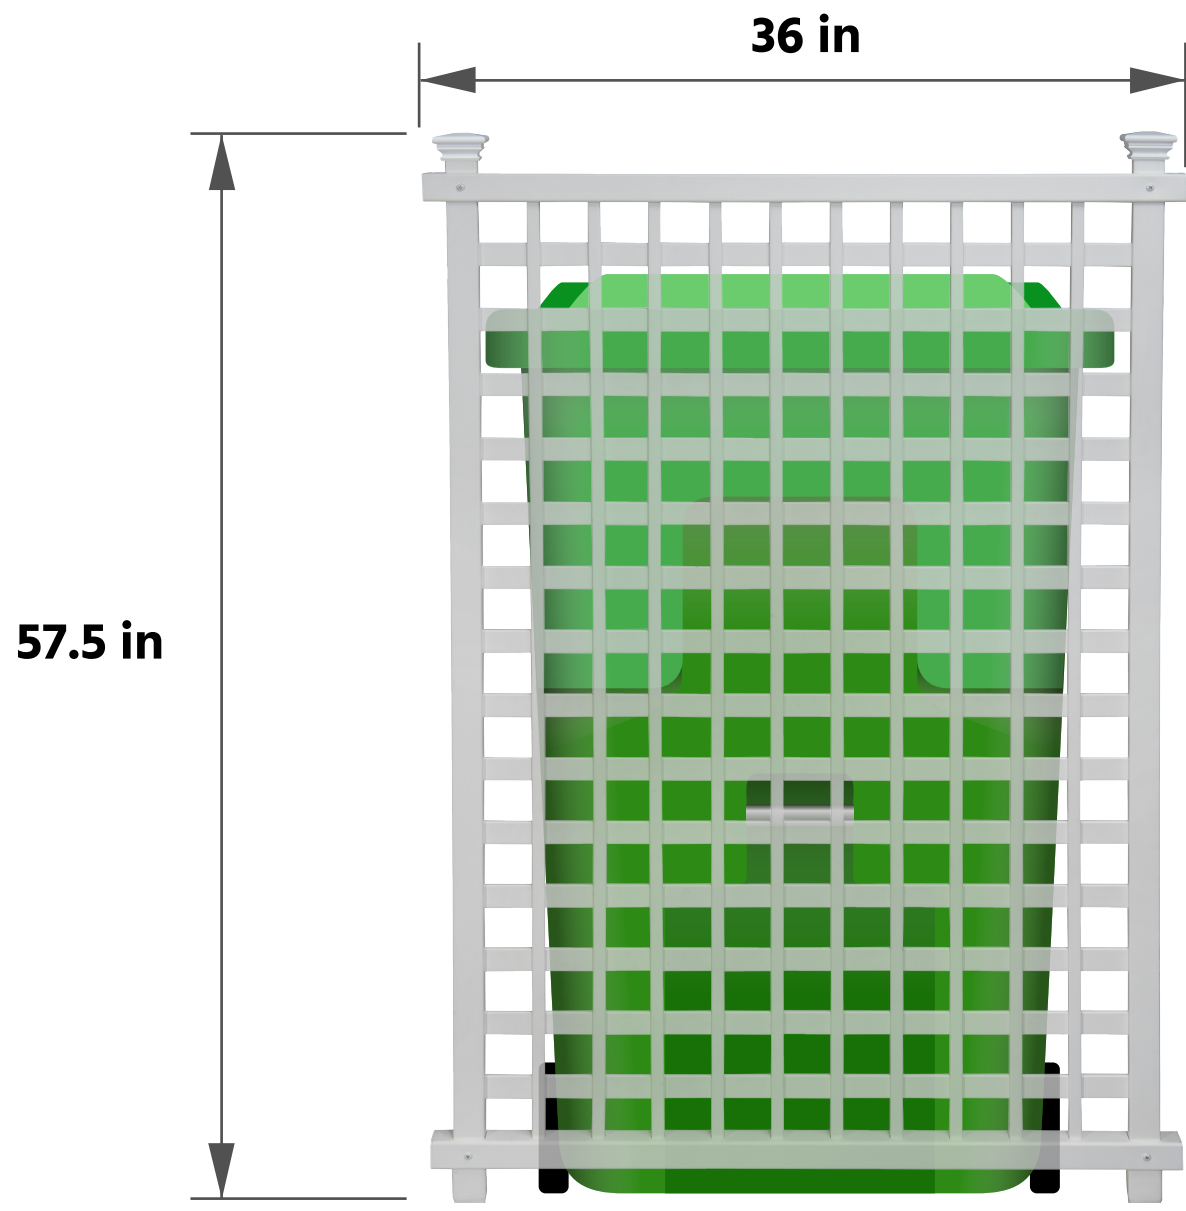

HIDE IT WITH STYLE

A Screen For Every Bin

There's an **Enclo** privacy screen for trash bins of any size, but before you decide which screen is right for you, please see the sizing chart below where we compare this screen to some of the most common trash bin sizes around the US. If this screen looks too big or too small for your bins, check out the rest of our catalog for an option that better suits your needs!

Trash bin size. (Gallon)

ZP19047 Highland 3ft W x 4.8ft H Lattice Vinyl Privacy Screen Kit

96 Gal.

64 Gal.

48 Gal.

► Please note that the above illustrations assume your bin is sitting on level ground. If you put your bin on top of an elevated surface, like paver stones, assume it will be 1-2 inches higher than shown here.