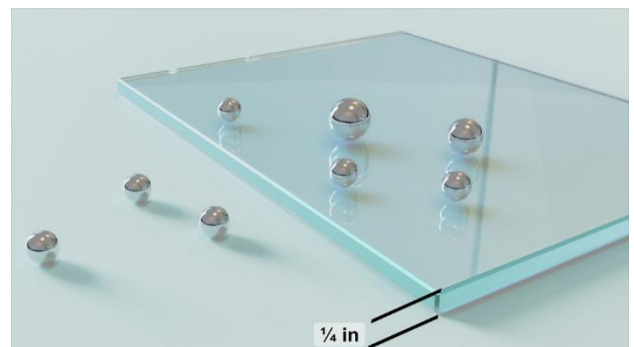

### Features

- Frameless, 1/4" (6 mm) thick Crystal tempered glass.
- Lift pivot for easy and quiet closing and opening without scratching the floor.
- Reversible installation for right or left-hand door opening
- Full-length clear seals included to prevent leakage
- Flexible hinges and shaft the shaft can rotate angle 180°, rotating inside or outside
- Adjustment position insides up to 1 3/8 inch
- 3/8" (10mm) Out-of-Plumb Adjustment within the Wall Profile

### Available Glass Options

Color tiles intended for reference only.

Clear

A Product Height	B Model width	C Installation width	D (Opening)
72"	30"	30" ~31 3/8"	22 17/32"
	32"	32" ~33 3/8"	24 17/32"
	34"	34" ~35 3/8"	26 17/32"
	36"	36" ~37 3/8"	28 17/32"