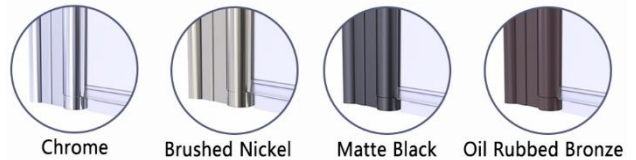

Available Colors/Finishes

Color tiles intended for reference only.