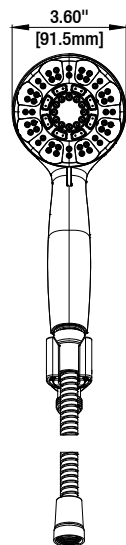

INSTALLATION DIMENSIONS

Glacier Bay reserves the right to make changes in specifications and materials and to change and discontinue models, both without notice or obligation. Dimensions are for reference only.