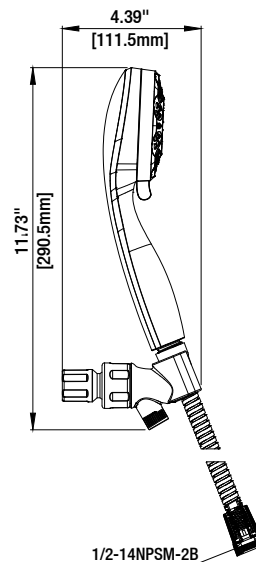

INSTALLATION DIMENSIONS

Glacier Bay reserves the right to make changes in specifications and materials and to change and discontinue models, both without notice or obligation. Dimensions are for reference only.