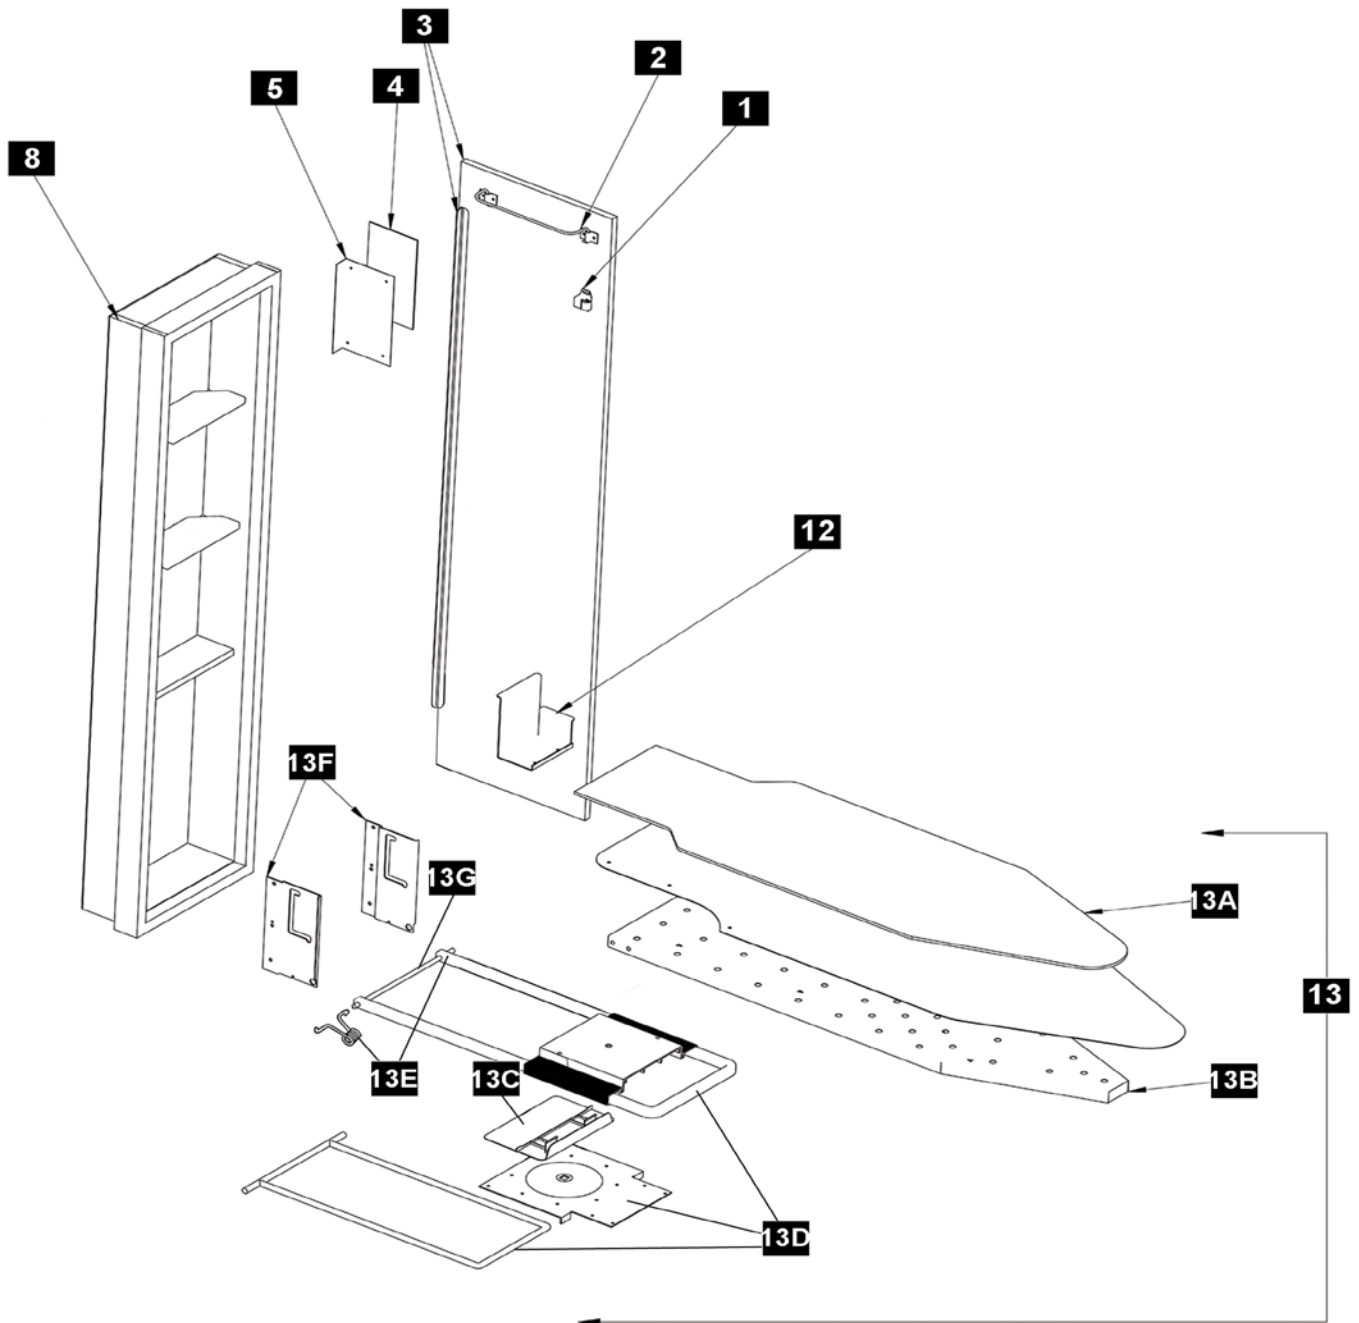

Model ANE-46
Replacement Parts List

Item #	Part Number	Description	Quantity	Price
1	001504	Roller Catch Assembly	1	\$ 6.00
2	001541	Garment Bar Assembly	1	\$ 12.50
3	000671	AE-46 Wood Door Hinged	1	\$ 79.00
3A	001502	49" Hinge Assembly	1	\$ 15.95
Item #	Part Number	Description	Quantity	Price
3B	000670	15" x 60 5/8" x 3/4" Birch Door	1	\$ 57.75

4	001092	Fireproof Paper	1	\$ 1.00
5	000828	Heat Shield	1	\$ 3.50
8	000729	AE-46 Painted Cabinet	1	\$ 155.00
12	001542	Hot Iron Rest Assembly	1	\$ 37.61
13	001543	46" Swivel Board Assembly	1	\$ 299.98
13A	001500	Cover & Pad Set	1	\$ 29.00
13B	000841	46" Ironing Board	1	\$ 65.00
	001552	46" Ironing Board, Cover & Pad attached	1	\$ 94.00
13C	001613	Plastic Swivel Cover	1	\$ 10.00
13D	000802	Swivel Mechanism	1	\$ 150.00
13E	001549	Swivel Board Spring Assembly - L&R	1	\$ 25.00
13F	000881	Swivel Bracket Pair	1	\$ 30.00
13G	000897	12 3/4" x 3/8" Axle Rod	1	\$ 7.50
	001400	Convert 46" Swivel Board to 42" Fixed Board	1	\$ 105.84
	001401	Convert 46" Swivel Board to 42" Swivel Board	1	\$ 69.00
	001402	Convert 46" Swivel Board to 46" Fixed Board	1	\$ 94.00