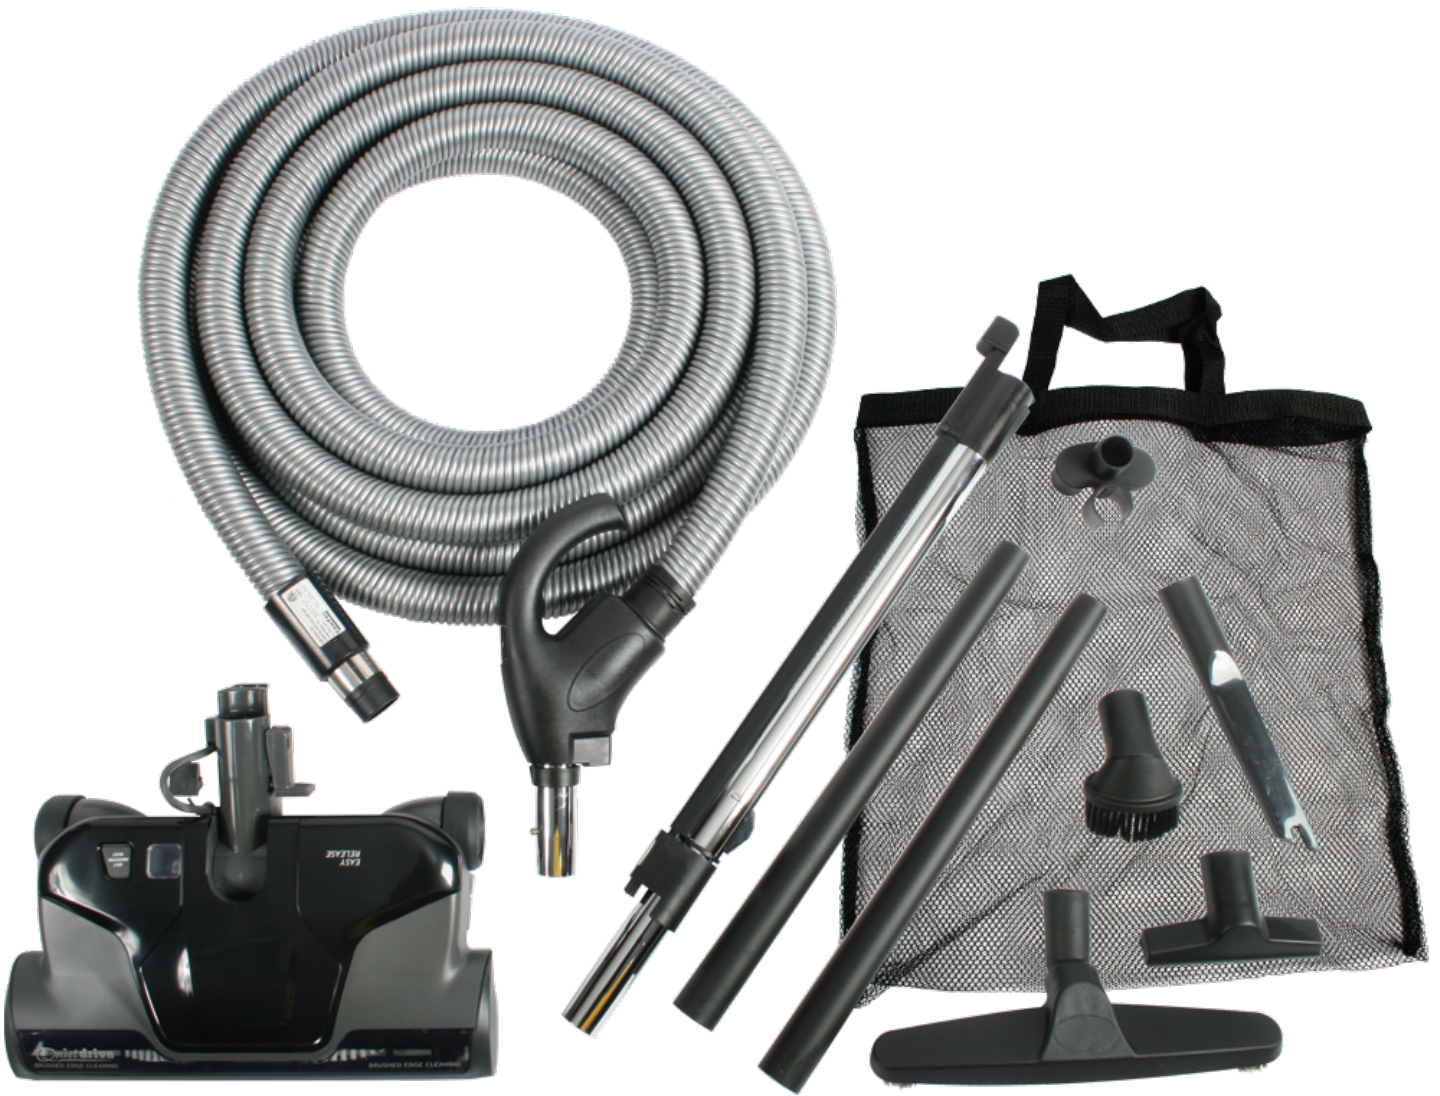

94071 - CT16QD Electric Powerhead Attachment Kit with Direct Connect Hose for Central Vacuums

For further questions regarding this product and its intended uses please contact Cen-Tec Systems by email: help@centecsystems.com or call 1-800-833-2822 between the hours of 8:00am and 5:00pm Monday through Friday CST