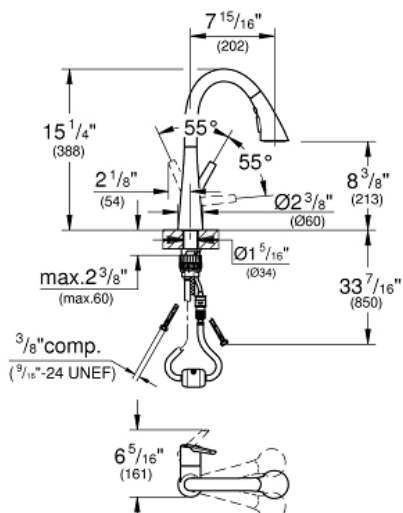

LADYLUX  
Single-Handle Kitchen Faucet  
MODEL # 30368DC2

Pure Freude  
an Wasser

GROHE

**Product Description:**  
**LADYLUX**  
**Single-Handle Kitchen Faucet**

**Standard Specification:**

- For bar sinks
- Single hole installation
- **GROHE StarLight** finish
- **GROHE SilkMove** 1.4" (35 mm) ceramic cartridge
- GROHE Magnetic Docking guarantees easy retraction and smooth docking of the spray head back to the starting position
- Pull-out spray with 3 spray types
- Diverter: Laminar spray/SpeedClean shower jet/GROHE Blade spray (reduced water consumption by up to 70% and even stronger spray performance)
- Stop function - pause button to stop the water flow
- Automatic return to laminar spray
- Adjustable flow rate limiter
- Swivel Spout
- Check valve included to prevent backflow
- Stainless steel flex lines
- Quick installation system
- 1.75 gpm

**Applicable Codes & Standards:**

- Energy Policy Act of 1992
- NSF 61
- ASME A112.18.1/CSA B125.1
- US Federal and State material regulations
- MASS

**Color:**

- 30368DC2 SuperSteel InfinityFinish