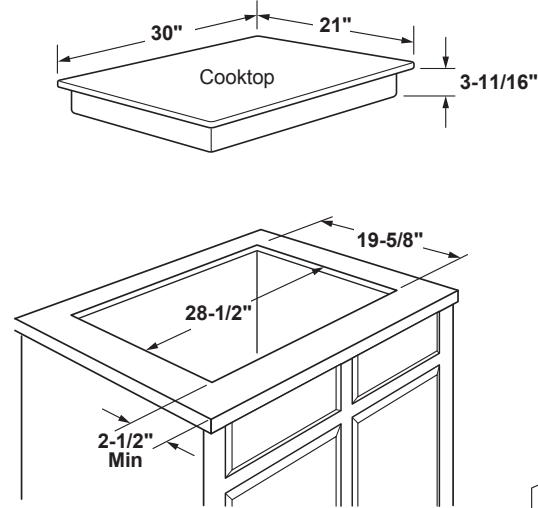

JGP5030DL/SL/BM

GE® 30" Built-In Gas Cooktop

DIMENSIONS AND INSTALLATION INFORMATION

AGA REQUIREMENT: All gas cooktop models require 7/16" free area below cooktop height to combustible material. Requires 18" minimum from countertop to adjacent overhead cabinets.

NOTE: If installing with a GE Profile™ Telescopic Downdraft System, consult both cooktop and downdraft installation instructions packed with product before installing. Cooktop gas/electric supply may need to be re-routed to install downdraft.

ELECTRICAL RATING: 120V, 60Hz, 5A

INSTALLATION WITH SINGLE WALL OVEN INFORMATION:

30" Gas Cooktops are approved for use over select GE 27" and 30" Wall Ovens and Warming Drawers. 30" and 36" Gas cooktops are approved for use over select 30" Wall Ovens and Warming Drawers. Refer to cooktop and wall oven/warming drawer installation instructions packed with product for current dimensional data.

INSTALLATION INFORMATION: Before installing, consult installation instructions, packed with product, for current dimensional data.

Dimension and installation information are shown in inches.
*Allow 5-3/4" depth at rear for electrical and gas connections