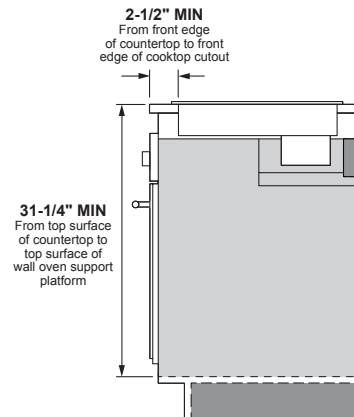

For answers to your Monogram, GE Café™ Series, GE Profile™ Series or GE Appliances product questions, visit our website at geappliances.com or call GE Answer Center® Service, 800.626.2000.