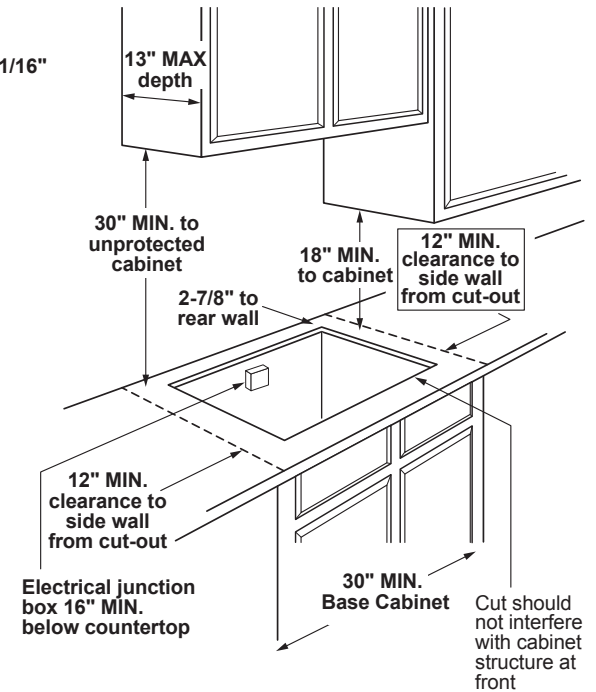

ELECTRICAL RATING: 120V, 60Hz, 5A

INSTALLATION WITH SINGLE WALL OVEN INFORMATION:

30" Gas Cooktops are approved for use over select GE 27" and 30" Wall Ovens and Warming Drawers. 30" and 36" Gas cooktops are approved for use over select 30" Wall Ovens and Warming Drawers. Refer to cooktop and wall oven/warming drawer installation instructions packed with product for current dimensional data.

INSTALLATION INFORMATION: Before installing, consult installation instructions, packed with product, for current dimensional data.

Dimension and installation information are shown in inches.
*Allow 5-3/4" depth at rear for electrical and gas connections