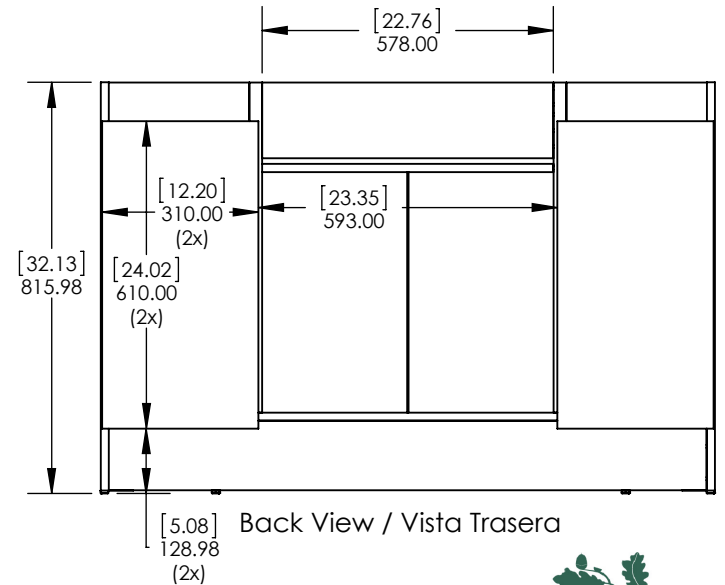

SIZE	DWG. NO.	SHEET 1 OF 1	REV: 0
A	Vtop Oslo 48.5x18.75 4in		

ITEM ID	DESCRIPTION
EV48P2-PG	Everdean 48in Vanity w/White VTop - Pearl Gray

REV	ECO#	DESCRIPTION	REV'D BY DATE	CHK'D BY DATE	APRV'D BY DATE
0		RELEASE	AGS 07/01/2019	KN 07/01/2019	EC 07/01/19

Top View / Vista Superior

Isometric View / Vista Isometrica

Front view / Vista Frontal

Side View / Vista Lateral

Back View / Vista Trasera

PROPRIETARY AND CONFIDENTIAL
 THE INFORMATION CONTAINED IN THIS DRAWING IS THE SOLE PROPERTY OF WOODCRAFTERS HOME PRODUCTS L.L.C. ANY REPRODUCTION IN PART OR AS A WHOLE, WITHOUT THE WRITTEN PERMISSION OF WOODCRAFTERS HOME PRODUCTS L.L.C. IS PROHIBITED.