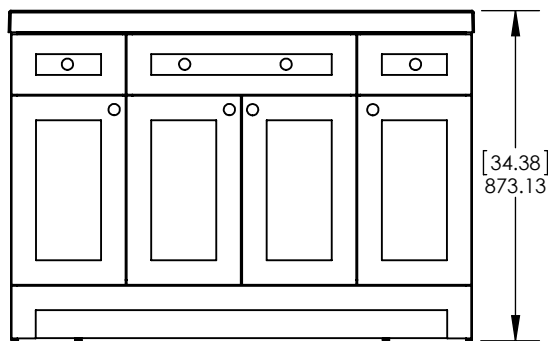

ITEM ID	DESCRIPTION
EV48P2-PG	Everdean 48in Vanity w/White VTop - Pearl Gray

REV	ECO#	DESCRIPTION	REV'D BY DATE	CHK'D BY DATE	APRV'D BY DATE
0		RELEASE	AGS 07/01/2019	KN 07/01/2019	EC 07/01/19

Top View / Vista Superior

Isometric View / Vista Isometrica

Front view / Vista Frontal

Side View / Vista Lateral

Back View / Vista Trasera

PROPRIETARY AND CONFIDENTIAL
 THE INFORMATION CONTAINED IN THIS DRAWING IS THE SOLE PROPERTY OF WOODCRAFTERS HOME PRODUCTS L.L.C. ANY REPRODUCTION IN PART OR AS A WHOLE, WITHOUT THE WRITTEN PERMISSION OF WOODCRAFTERS HOME PRODUCTS L.L.C. IS PROHIBITED.