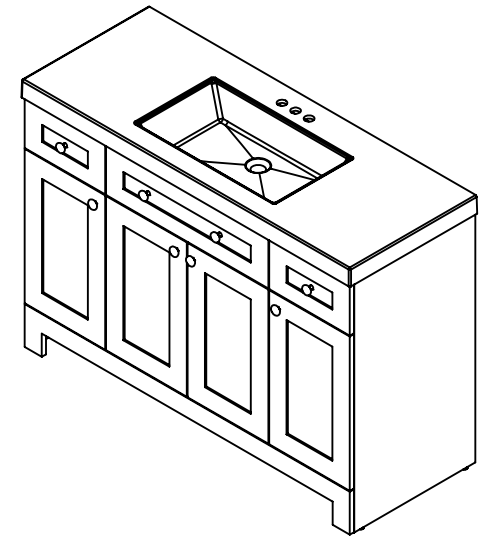

ITEM ID	DESCRIPTION
EV48P2-PG	Everdean 48in Vanity w/White VTop - Pearl Gray

REV	ECO#	DESCRIPTION	REV'D BY DATE	CHK'D BY DATE	APRV'D BY DATE
0		RELEASE	AGS 07/01/2019	KN 07/01/2019	EC 07/01/19

Top View / Vista Superior