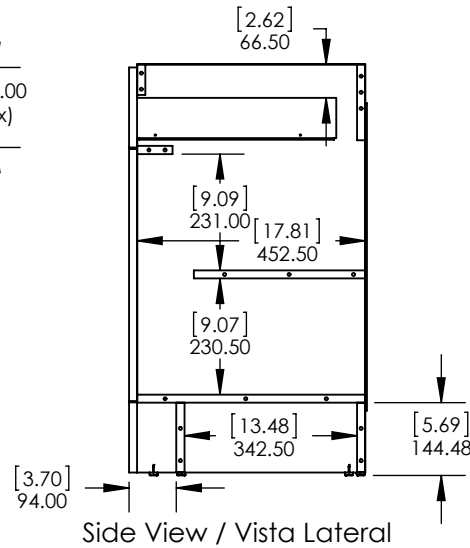

Rev #	Approved by	Change
0	R. Rubio	Released

NOTE: MAX. WARPAGE
TOLERANCE 1/8"

PROPRIETARY AND CONFIDENTIAL		UNLESS OTHERWISE SPECIFIED		NAME	DATE
THE INFORMATION CONTAINED IN THIS DRAWING IS THE SOLE PROPERTY OF WOODCRAFTERS. ANY REPRODUCTION IN PART OR AS A WHOLE WITHOUT THE WRITTEN PERMISSION OF WOODCRAFTERS IS PROHIBITED.		DIMENSIONS ARE IN MM. AND (INCHES)		R. Rubio	11/01/16
		TOLERANCES ARE + 0.125 [3.175] - 0.125 [-3.175]		R. Rubio	11/01/16
		SCALE:1:12		R. Rubio	11/01/16
				C. Leal	11/01/16

SIZE	DWG. NO.	SHEET 1 OF 1	REV: 0
A	Vtop Oslo 48.5x18.75 4in		

ITEM ID	DESCRIPTION
EV48P2-PG	Everdean 48in Vanity w/White VTop - Pearl Gray

REV	ECO#	DESCRIPTION	REV'D BY DATE	CHK'D BY DATE	APRV'D BY DATE
0		RELEASE	AGS 07/01/2019	KN 07/01/2019	EC 07/01/19

Top View / Vista Superior

Isometric View / Vista Isometrica

Front view / Vista Frontal

Side View / Vista Lateral

Back View / Vista Trasera

PROPRIETARY AND CONFIDENTIAL
 THE INFORMATION CONTAINED IN THIS DRAWING IS THE SOLE PROPERTY OF WOODCRAFTERS HOME PRODUCTS L.L.C. ANY REPRODUCTION IN PART OR AS A WHOLE, WITHOUT THE WRITTEN PERMISSION OF WOODCRAFTERS HOME PRODUCTS L.L.C. IS PROHIBITED.

Tolerancia no especificada
 Lineal ±0.5mm
 Angular ±0.5°

Drawn By /
Dibujado por: Adolfo Gallegos 07/01/19
 Checked By /
Revisado Por: Karina Navarro 07/01/19
 Approved By /
Revisado Por: Eduardo Cisneros 07/01/19