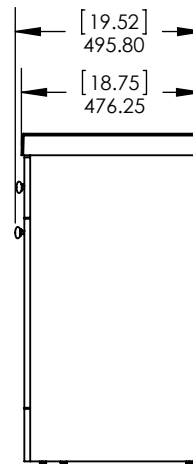

Side View / Vista Lateral