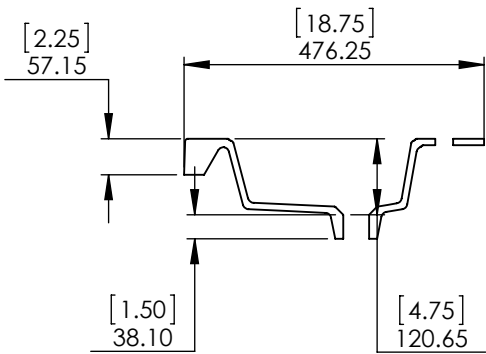

ID	Description	Technology	Status
595480	Vtop Oslo 48.5x18.75 White 4in	Solid White	Approved for production

Rev #	Approved by	Change
0	R. Rubio	Released

NOTE: MAX. WARPAGE
TOLERANCE 1/8"

PROPRIETARY AND CONFIDENTIAL		UNLESS OTHERWISE SPECIFIED		NAME	DATE
THE INFORMATION CONTAINED IN THIS DRAWING IS THE SOLE PROPERTY OF WOODCRAFTERS. ANY REPRODUCTION IN PART OR AS A WHOLE WITHOUT THE WRITTEN PERMISSION OF WOODCRAFTERS IS PROHIBITED.		DIMENSIONS ARE IN MM. AND (INCHES)		R. Rubio	11/01/16
		TOLERANCES ARE + 0.125 [3.175] - 0.125 [-3.175]		R. Rubio	11/01/16
		SCALE:1:12		R. Rubio	11/01/16
				C. Leal	11/01/16

SIZE	DWG. NO.	SHEET 1 OF 1	REV: 0
A	Vtop Oslo 48.5x18.75 4in