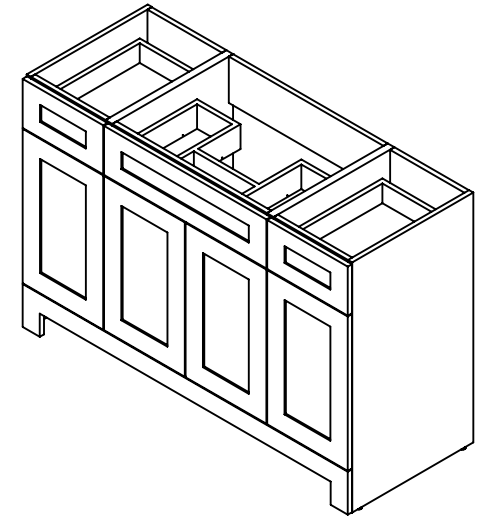

Isometric View / Vista Isometrica