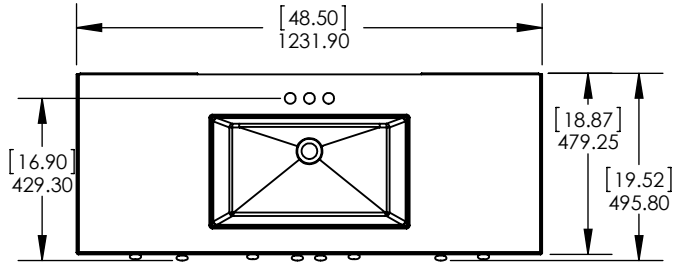

ITEM ID	DESCRIPTION
EV48P2-PG	Everdean 48in Vanity w/White VTop - Pearl Gray

REV	ECO#	DESCRIPTION	REV'D BY DATE	CHK'D BY DATE	APRV'D BY DATE
0		RELEASE	AGS 07/01/2019	KN 07/01/2019	EC 07/01/19

Top View / Vista Superior

Cabinet Name/Nombre de Gabinete:	Everdean 48in Vanity w/White Vtop - Pearl Gray	FIG ID:
# of Drawing/ de Dibujo:	PAGE 1 OF 1	REV: 0

ID	Description	Technology	Status
595480	Vtop Oslo 48.5x18.75 White 4in	Solid White	Approved for production

SIZE	DWG. NO.	SHEET 1 OF 1	REV: 0
A	Vtop Oslo 48.5x18.75 4in		

ITEM ID	DESCRIPTION
EV48P2-PG	Everdean 48in Vanity w/White VTop - Pearl Gray

REV	ECO#	DESCRIPTION	REV'D BY DATE	CHK'D BY DATE	APRV'D BY DATE
0		RELEASE	AGS 07/01/2019	KN 07/01/2019	EC 07/01/19