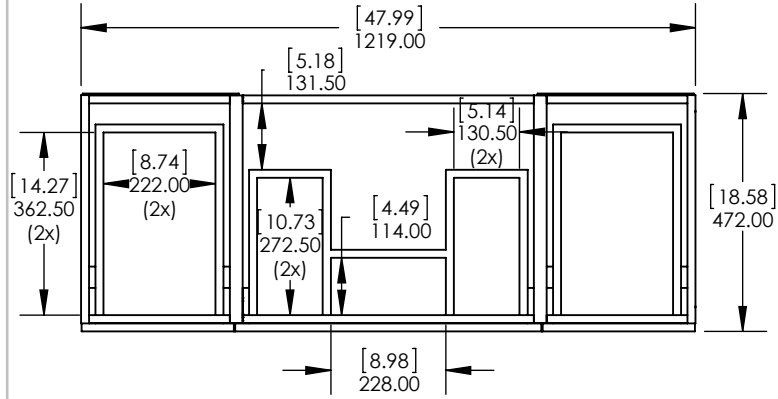

Rev #	Approved by	Change
0	R. Rubio	Released

NOTE: MAX. WARPAGE
TOLERANCE 1/8"

PROPRIETARY AND CONFIDENTIAL		UNLESS OTHERWISE SPECIFIED		NAME	DATE
THE INFORMATION CONTAINED IN THIS DRAWING IS THE SOLE PROPERTY OF WOODCRAFTERS. ANY REPRODUCTION IN PART OR AS A WHOLE WITHOUT THE WRITTEN PERMISSION OF WOODCRAFTERS IS PROHIBITED.		DIMENSIONS ARE IN MM. AND (INCHES)		R. Rubio	11/01/16
		TOLERANCES ARE + 0.125 [3.175] - 0.125 [-3.175]		R. Rubio	11/01/16
		SCALE:1:12		R. Rubio	11/01/16
				C. Leal	11/01/16

SIZE	DWG. NO.	SHEET 1 OF 1	REV: 0
A	Vtop Oslo 48.5x18.75 4in		

ITEM ID	DESCRIPTION
EV48P2-PG	Everdean 48in Vanity w/White VTop - Pearl Gray

REV	ECO#	DESCRIPTION	REV'D BY DATE	CHK'D BY DATE	APRV'D BY DATE
0		RELEASE	AGS 07/01/2019	KN 07/01/2019	EC 07/01/19