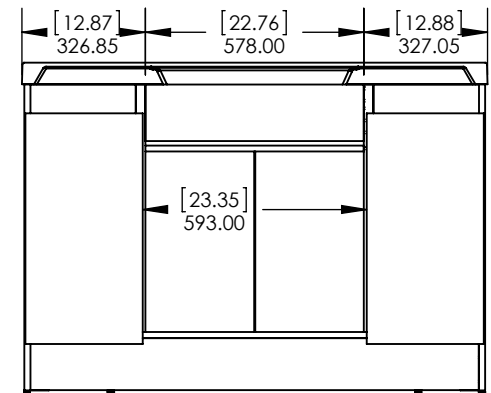

Back View / Vista Trasera

PROPRIETARY AND CONFIDENTIAL
THE INFORMATION CONTAINED IN THIS DRAWING IS THE SOLE PROPERTY OF WOODCRAFTERS HOME PRODUCTS L.L.C. ANY REPRODUCTION IN PART OR AS A WHOLE, WITHOUT THE WRITTEN PERMISSION OF WOODCRAFTERS HOME PRODUCTS L.L.C. IS PROHIBITED.

Tolerancia no epsecificada

Lineal
±0.5mm

Angular
±0.5°

Drawn By / Dibujado por:	Adolfo Gallegos	07/01/19
Checked By / Revisado Por:	Karina Navarro	07/01/19
Approved By / Revisado Por:	Eduardo Cisneros	07/01/19

Cabinet Name/Nombre de Gabinete:	Everdean 48in Vanity w/White Vtop - Pearl Gray	FIG ID:
# of Drawing/ de Dibujo:	PAGE 1 OF 1	REV: 0