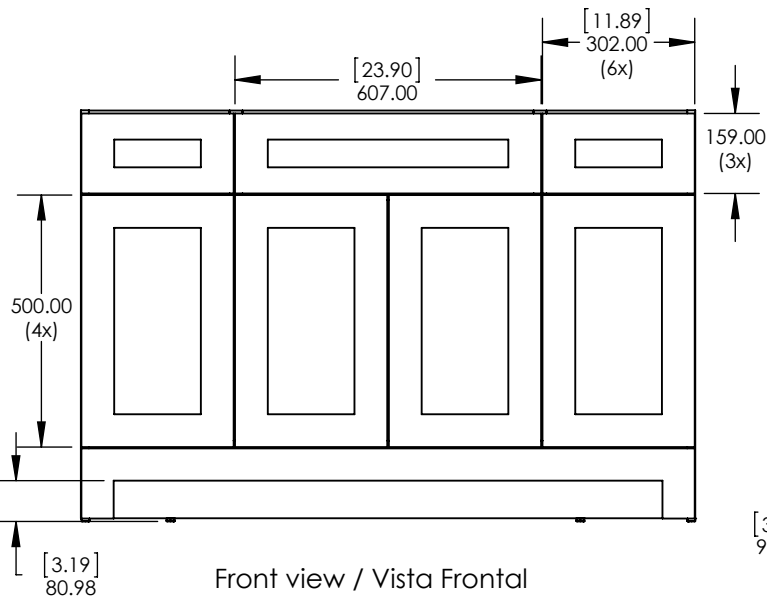

Side View / Vista Lateral

Front view / Vista Frontal