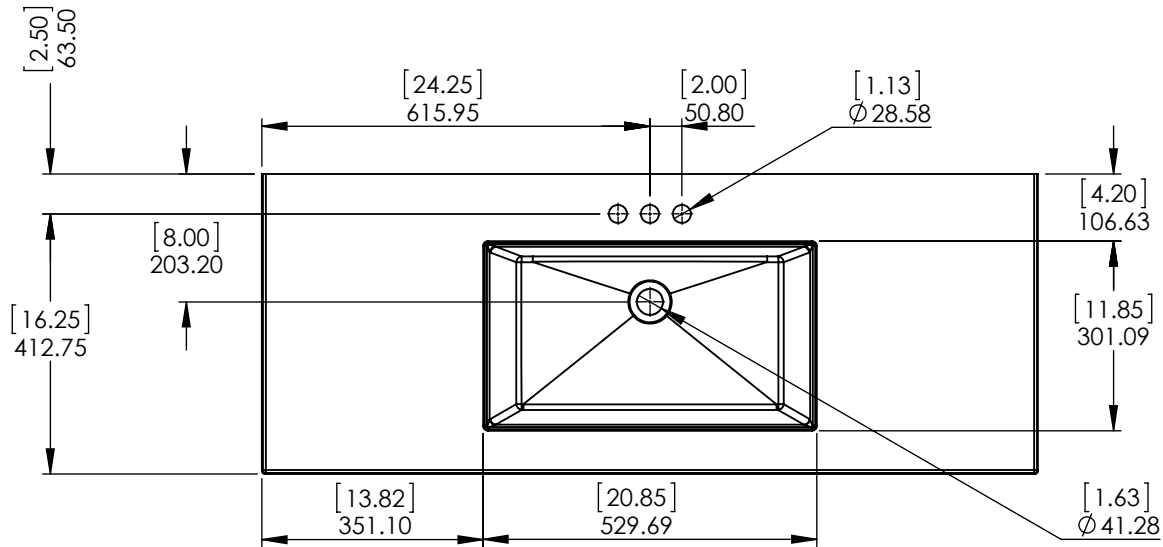

ID	Description	Technology	Status
595480	Vtop Oslo 48.5x18.75 White 4in	Solid White	Approved for production

Rev #	Approved by	Change
0	R. Rubio	Released

NOTE: MAX. WARPAGE
TOLERANCE 1/8"

PROPRIETARY AND CONFIDENTIAL		UNLESS OTHERWISE SPECIFIED		NAME	DATE
THE INFORMATION CONTAINED IN THIS DRAWING IS THE SOLE PROPERTY OF WOODCRAFTERS. ANY REPRODUCTION IN PART OR AS A WHOLE WITHOUT THE WRITTEN PERMISSION OF WOODCRAFTERS IS PROHIBITED.		DIMENSIONS ARE IN MM. AND (INCHES)		R. Rubio	11/01/16
		TOLERANCES ARE + 0.125 [3.175] - 0.125 [-3.175]		R. Rubio	11/01/16
		SCALE:1:12		R. Rubio	11/01/16
				C. Leal	11/01/16

SIZE	DWG. NO.	SHEET 1 OF 1	REV: 0
A	Vtop Oslo 48.5x18.75 4in