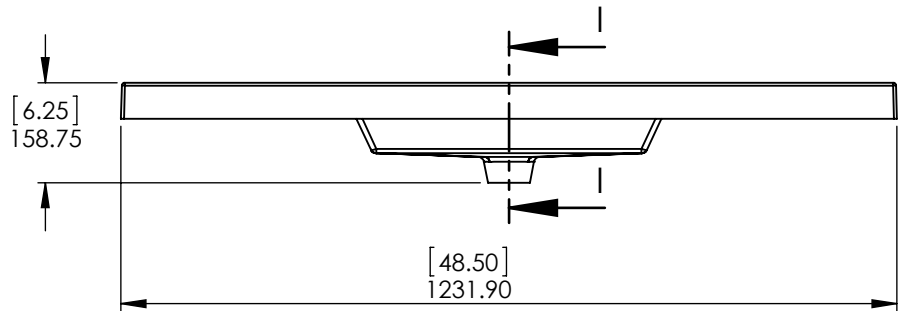

ID	Description	Technology	Status
595480	Vtop Oslo 48.5x18.75 White 4in	Solid White	Approved for production

Rev #	Approved by	Change
0	R. Rubio	Released

NOTE: MAX. WARPAGE
TOLERANCE 1/8"

PROPRIETARY AND CONFIDENTIAL		UNLESS OTHERWISE SPECIFIED		NAME	DATE
THE INFORMATION CONTAINED IN THIS DRAWING IS THE SOLE PROPERTY OF WOODCRAFTERS. ANY REPRODUCTION IN PART OR AS A WHOLE WITHOUT THE WRITTEN PERMISSION OF WOODCRAFTERS IS PROHIBITED.		DIMENSIONS ARE IN MM. AND (INCHES)		R. Rubio	11/01/16
		TOLERANCES ARE + 0.125 [3.175] - 0.125 [-3.175]		R. Rubio	11/01/16
		SCALE:1:12		R. Rubio	11/01/16
				C. Leal	11/01/16

SIZE	DWG. NO.	SHEET 1 OF 1	REV: 0
A	Vtop Oslo 48.5x18.75 4in