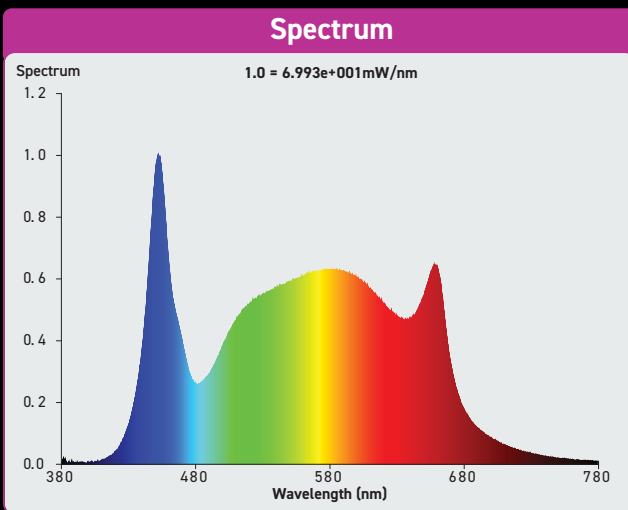

Vertical Racking Indoor Grow Lighting

Commercial Use

FDA Compliant

GMP Ready

GENERAL SPECIFICATIONS:

Model	► GL-22-MV
Order Code	GL-22-MV
Order #	65401161
Description	4' LED Grow Tube
Input Voltage (VAC)	120-277V
Wattage	22W
Operating Frequency	60Hz
Beam Angle	>= 100 degrees
Typical PPF	46 µMol/s
Location Rating	UL Damp Location
Thermal Management	Passive
Average Rated Life	50,000 hrs
Operating Temperature	Min -13°F (-25° C), Max 113°F (45° C)
Power Factor	>0.9
Applications	Indoor
Linkable	Yes
Product Dimensions (L x W x H in)	Fits standard 4' T8 fixture
Product Length	4'
Product Weight	0.5 lbs
Spectrum	Full Spectrum

Chicago
USA

1-800-916-7680

Montreal
Canada

GrowEliteLED.com