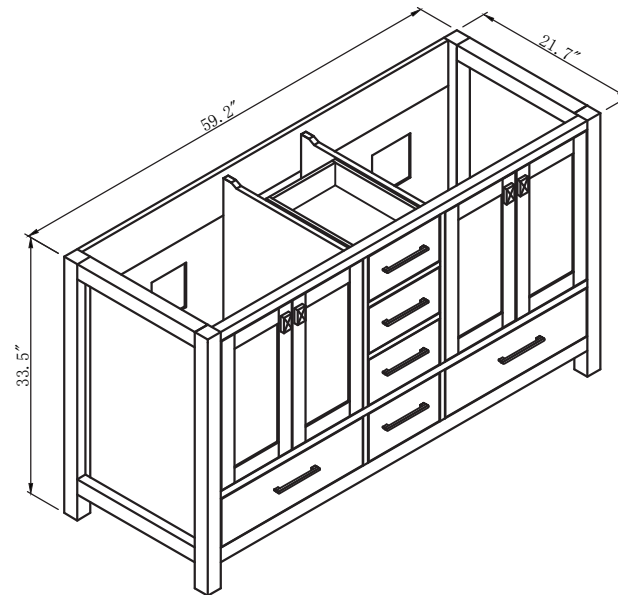

TOP

SIDE

BACK

SPECIFICATIONS

www.virtuusa.com

SKU: GD-50060

REV1.13.18

NOTES