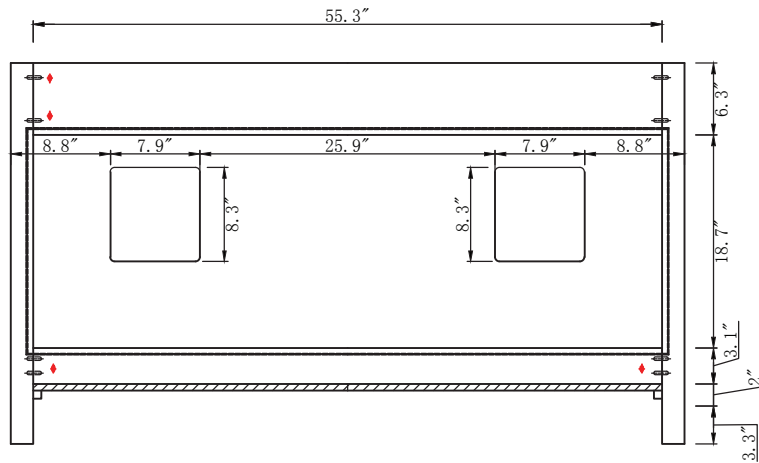

TOP

SIDE

BACK

SPECIFICATIONS

www.virtuusa.com

SKU: GD-50060

REV1.13.18

NOTES