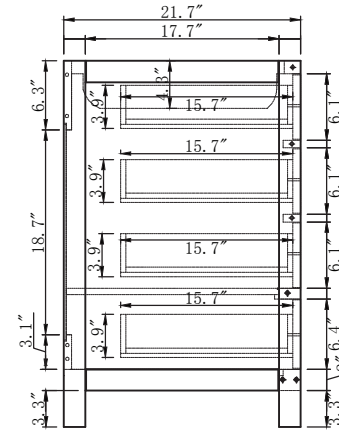

TOP

SIDE

BACK

SPECIFICATIONS

www.virtuusa.com

SKU: GD-50060

REV1.13.18

NOTES