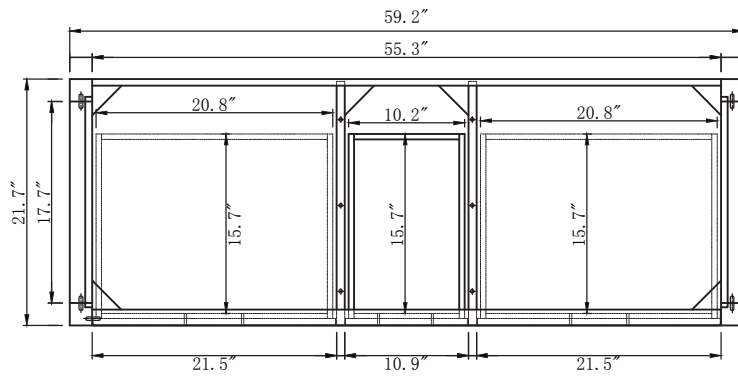

TOP

SIDE

BACK

SPECIFICATIONS

www.virtuusa.com

SKU: GD-50060

REV1.13.18

NOTES