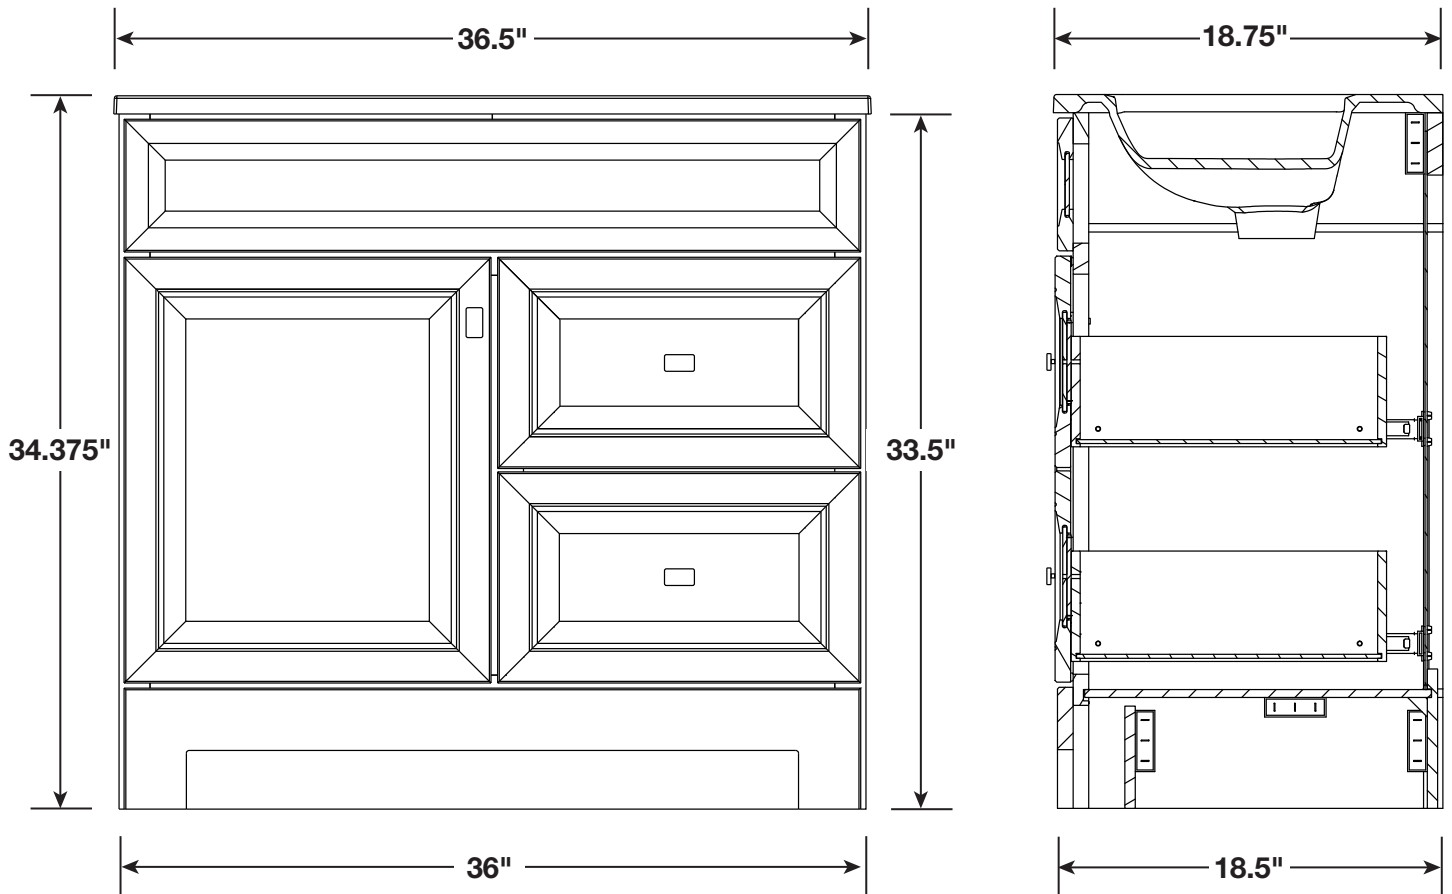

HOME DECORATORS COLLECTION

SEDGEWOOD

36.5" Vanity Cabinet with Top PPLNKDCG36D / PPLNKDVR36D / PPLNKWHT36D

The information contained in this drawing is the sole property of RSI Home Products and any reproduction in part or as a whole without the written permission is prohibited.