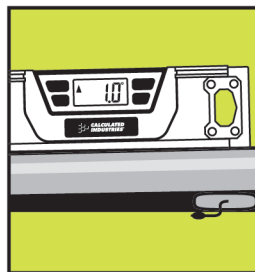

### Specs:

**Size:** Bag is 3" x 6" on sides;  
Approximately 3/32" high when deflated, 1" high when fully inflated

**Max Load Capacity:** 150 pounds  
**Full One-Year Warranty**

WINDOWS

LEVEL APPLIANCE

GAP SPAN