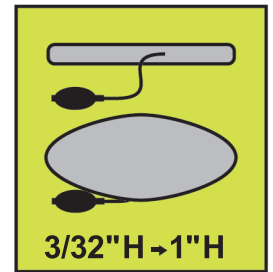

### What Jobs Can I Use It For?

Set beams, install cabinets, level appliances, adjust furniture builds, position HVAC, slope plumbing, lift countertops, shift mantles, plumb windows, locate bathroom fixtures and more

### Specs:

**Size:** Bag is 3" x 6" on sides;  
Approximately 3/32" high when deflated, 1" high when fully inflated

**Max Load Capacity:** 150 pounds  
**Full One-Year Warranty**

WINDOWS

LEVEL APPLIANCE

GAP SPAN