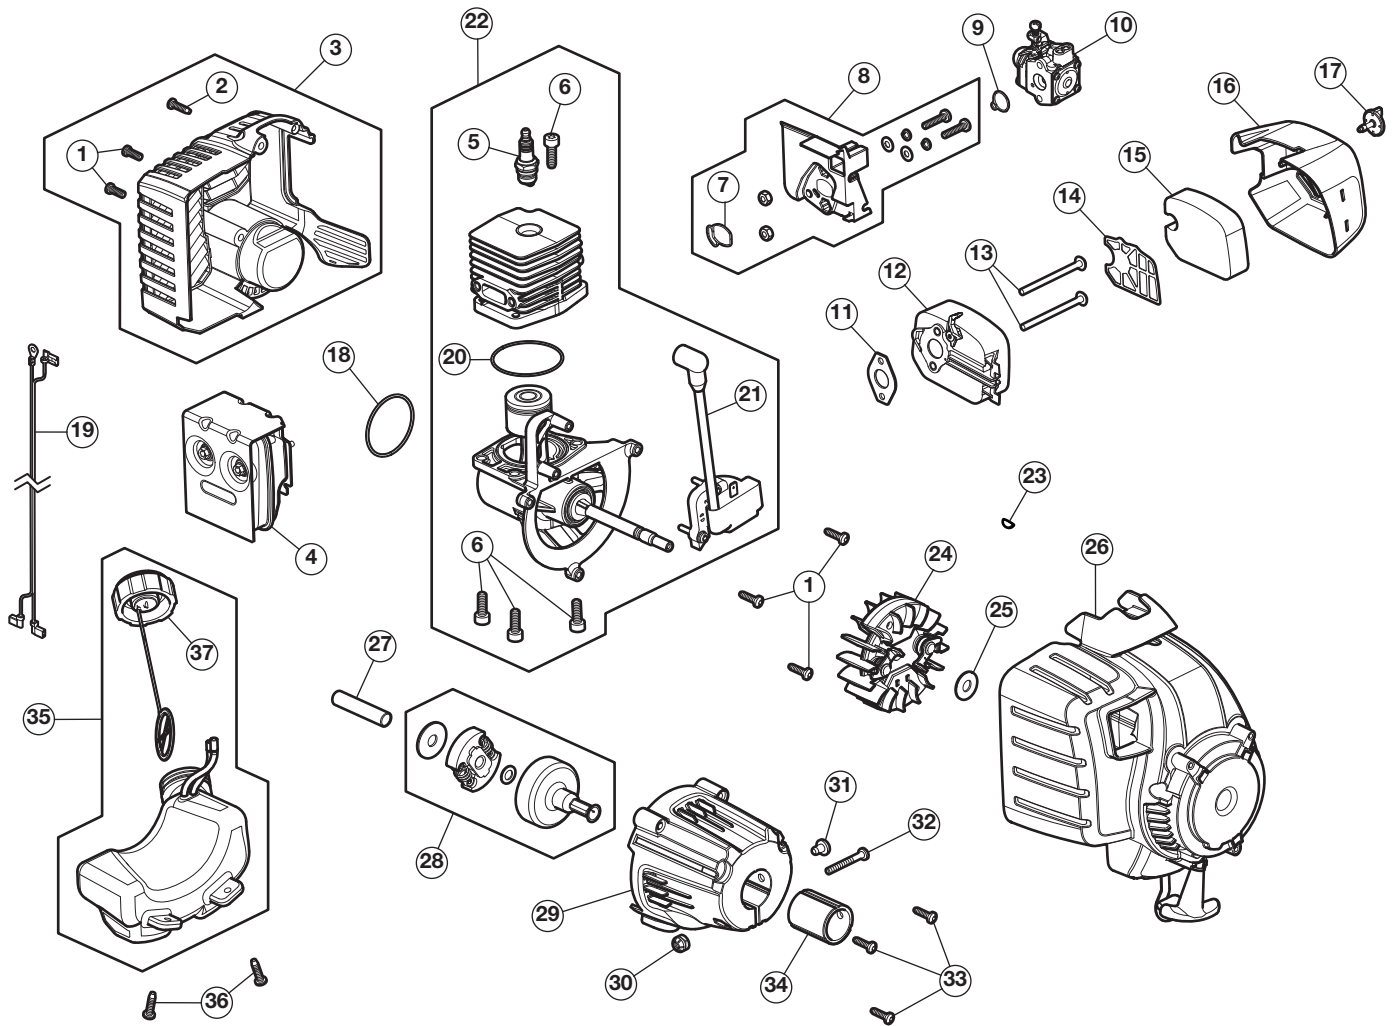

REPLACEMENT PARTS - BDXGVAM212101

2-CYCLE CULTIVATOR

PPN 21AK225C936

Item	Part No.	Description	Item	Part No.	Description
1	791-181862	Screw	20	753-06275	O-Ring
2	791-181345	Screw	21	753-06840	Module
3	753-06833	Rear Housing (includes 1 & 2)	22	753-06841	Shortblock (includes 5, 6, 20 & 21)
4	753-06792	Muffler	23	914-04016	Flywheel Key
5	753-06847	Spark Plug	24	753-06175	Flywheel
6	791-182723	Screw	25	753-06247	Washer
7	753-06184	O-Ring	26	753-08404	Starter Housing
8	753-06189	Insulator Assembly (includes 7)	27	753-06218	Spacer
9	753-06185	O-Ring	28	753-05860	Clutch Assembly
10	753-06190	Carburetor	29	753-06843	Clutch Cover
11	753-06253	Gasket	30	712-0161	Nut
12	753-11175	Air Cleaner Base	31	710-05401	Screw
13	710-04517	Screw	32	9689A	Screw
14	753-06835	Plate	33	791-181345	Screw
15	753-06836	Filter	34	735-04278	Spacer, Rubber
16	753-06837	Air Cleaner Cover	35	753-06846	Fuel Tank (includes 37)
17	753-06838	Knob	36	791-181930	Fuel Tank Screw
18	753-06174	O-Ring	37	753-06857	Fuel Tank Cap
19	753-06839	Lead Wire			

REPLACEMENT PARTS - BDXGVAM212101

2-CYCLE CULTIVATOR

PPN 21AK225C936

Item	Part No.	Description
38	720-0294A	Foam Grip
39	753-05940	Spring
40	753-06808	Throttle Control
41	753-06319	Handle
42	791-182405	Switch
43	753-06831	Throttle Cable
44	735-04246	Cap
45	10591	Rope Guide
46	712-04064	Nut
47	791-182899	Bolt
48	936-0451	Washer
49	791-182677	Knob
50	753-06809	Handle
51	753-06813	Upper Bracket
52	710-3013	Screw
53	710-1026	Bolt
54	936-0451	Washer
55	912-3027	Nut
56	753-06814	Lower Bracket
57	753-06817	Square Tube
58	714-04106	Clevis Pin
59	714-0104	Cotter Pin
60	726-0299	Cap
61	753-04437	Wheel (includes 60)
62	791-182910	Washer
63	753-06815	Spacer
64	753-06816	Axle
65	753-06811	Clip
66	753-05983	Tine (Left Inner, Right Outer)
67	753-05984	Tine (Left Outer, Right Inner)
68	791-182195	Screw
69	753-06063	Gearbox (includes 68)
70	710-0599	Screw
71	753-04499	Flex Shaft
72	753-06812	Tube (includes 71)
73	753-06810	Shield