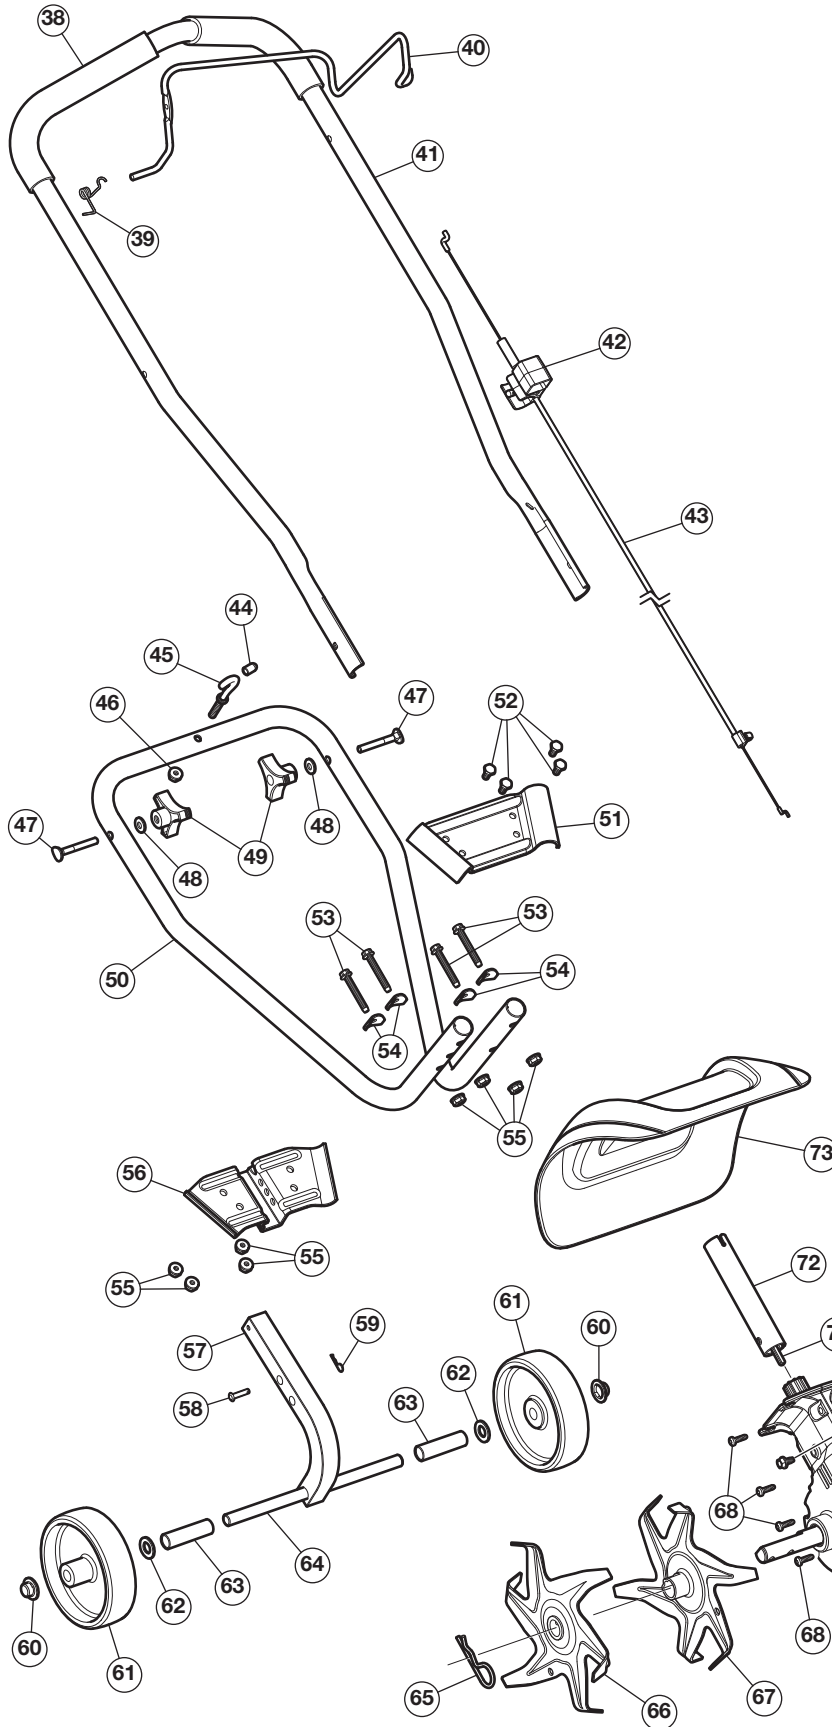

REPLACEMENT PARTS - BDXGVAM212101

2-CYCLE CULTIVATOR

PPN 21AK225C936

Item	Part No.	Description	Item	Part No.	Description
1	791-181862	Screw	20	753-06275	O-Ring
2	791-181345	Screw	21	753-06840	Module
3	753-06833	Rear Housing (includes 1 & 2)	22	753-06841	Shortblock (includes 5, 6, 20 & 21)
4	753-06792	Muffler	23	914-04016	Flywheel Key
5	753-06847	Spark Plug	24	753-06175	Flywheel
6	791-182723	Screw	25	753-06247	Washer
7	753-06184	O-Ring	26	753-08404	Starter Housing
8	753-06189	Insulator Assembly (includes 7)	27	753-06218	Spacer
9	753-06185	O-Ring	28	753-05860	Clutch Assembly
10	753-06190	Carburetor	29	753-06843	Clutch Cover
11	753-06253	Gasket	30	712-0161	Nut
12	753-11175	Air Cleaner Base	31	710-05401	Screw
13	710-04517	Screw	32	9689A	Screw
14	753-06835	Plate	33	791-181345	Screw
15	753-06836	Filter	34	735-04278	Spacer, Rubber
16	753-06837	Air Cleaner Cover	35	753-06846	Fuel Tank (includes 37)
17	753-06838	Knob	36	791-181930	Fuel Tank Screw
18	753-06174	O-Ring	37	753-06857	Fuel Tank Cap
19	753-06839	Lead Wire			

REPLACEMENT PARTS - BDXGVAM212101

2-CYCLE CULTIVATOR

PPN 21AK225C936

Item	Part No.	Description
38	720-0294A	Foam Grip
39	753-05940	Spring
40	753-06808	Throttle Control
41	753-06319	Handle
42	791-182405	Switch
43	753-06831	Throttle Cable
44	735-04246	Cap
45	10591	Rope Guide
46	712-04064	Nut
47	791-182899	Bolt
48	936-0451	Washer
49	791-182677	Knob
50	753-06809	Handle
51	753-06813	Upper Bracket
52	710-3013	Screw
53	710-1026	Bolt
54	936-0451	Washer
55	912-3027	Nut
56	753-06814	Lower Bracket
57	753-06817	Square Tube
58	714-04106	Clevis Pin
59	714-0104	Cotter Pin
60	726-0299	Cap
61	753-04437	Wheel (includes 60)
62	791-182910	Washer
63	753-06815	Spacer
64	753-06816	Axle
65	753-06811	Clip
66	753-05983	Tine (Left Inner, Right Outer)
67	753-05984	Tine (Left Outer, Right Inner)
68	791-182195	Screw
69	753-06063	Gearbox (includes 68)
70	710-0599	Screw
71	753-04499	Flex Shaft
72	753-06812	Tube (includes 71)
73	753-06810	Shield