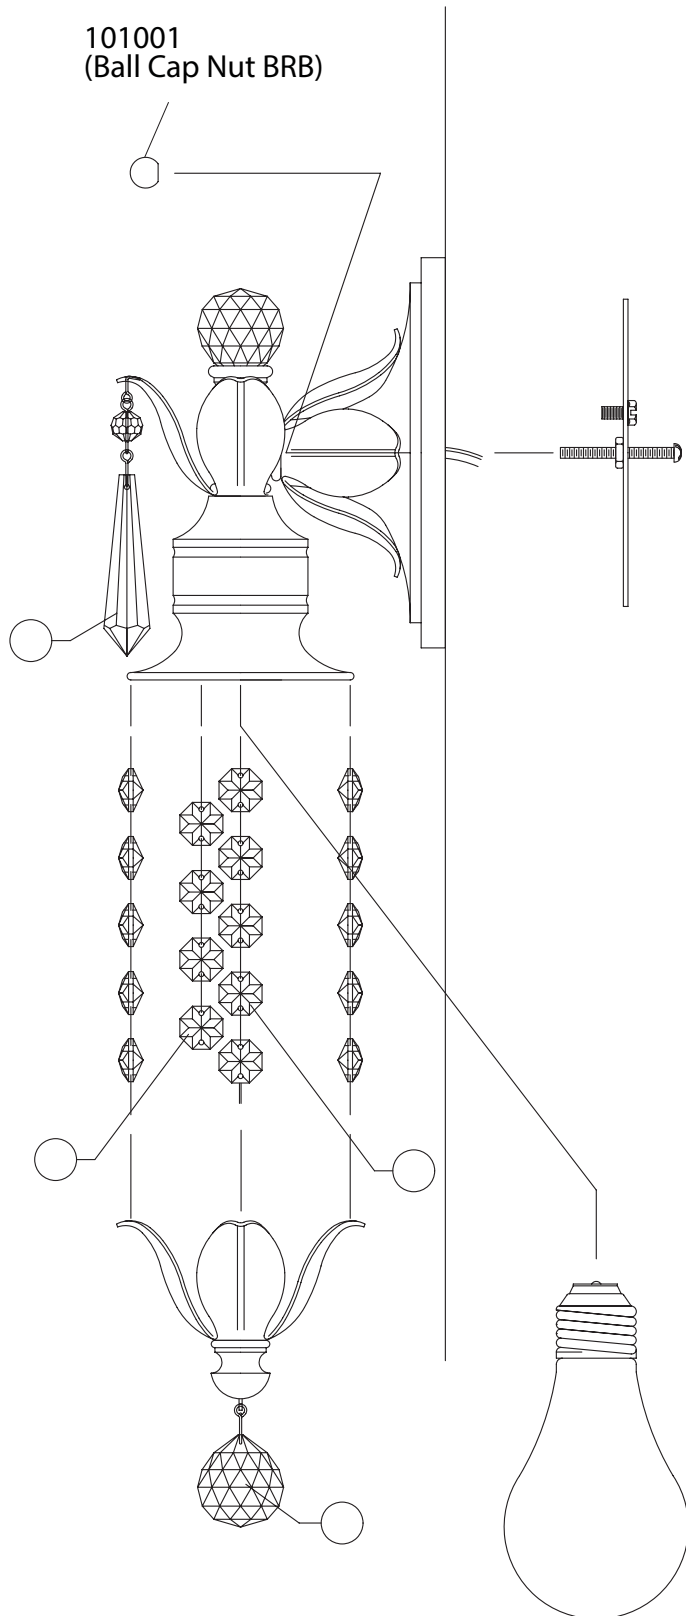

Replacement Parts For **WB1216**

Qty.	Part #	Description
	103008	Universal Round Mounting Plate
	101001	Ball Cap Nut BRB
	105026	Full Crystal Set
	105023	Crystal Kit