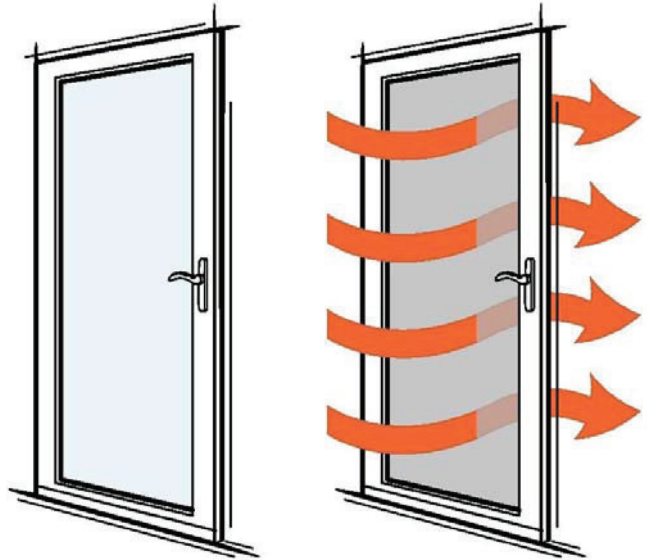

# SPECIFICATIONS

Internet #: 203145005

Product Name: Andersen® - 36 in. x 80 in. 3000 Series White Fullview Easy Install Storm Door

## DIMENSIONS

Assembled Depth (in.)	2.25 in
Assembled Height (in.)	80.875 in
Assembled Width (in.)	36.375 in
Door Size (WxH) in.	36 x 80
Door Thickness (in.)	1.5 in
Fits Opening Height (in.)	80 to 80 7/8
Fits Opening Width (in.)	35 7/8 to 36 3/8

## DETAILS

Bottom Door Sweep	Double	Handleset Finish	Brass
Color Family	White	Included	Screen
Color/Finish	White	Material	Aluminum
Door Handing	Right-Hand/Outswing	Product Weight (lb.)	56
Door Type	Storm	Returnable	90-Day
Features	Easy Install	Type of Weatherstripping	Dual
Finish Type	Painted	View Type	Full-view