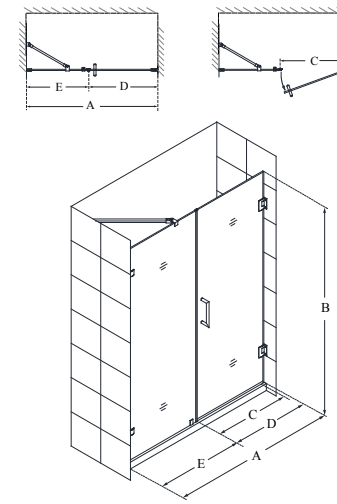

Configuration D (with 14" panel and L-Bar)

SKU	A MODEL WIDTH	B MODEL HEIGHT	C ACCESS WIDTH	D DOOR WIDTH	E INLINE PANEL WIDTH	-01 CHROME	-04 BRUSHED NICKEL	-06 OIL RUBBED BRONZE	-09 SATIN BLACK
SHDR-23377200	37"	72"	22"	23"	14"	-	-	-	-
SHDR-23387200	38"	72"	23"	24"	14"	-	-	-	-
SHDR-23397200	39"	72"	24"	25"	14"	-	-	-	-
SHDR-23407200	40"	72"	25"	26"	14"	-	-	-	-
SHDR-23417200	41"	72"	26"	27"	14"	-	-	-	-
SHDR-23427200	42"	72"	27"	28"	14"	-	-	-	-
SHDR-23437200	43"	72"	28"	29"	14"	-	-	-	-
SHDR-23447200	44"	72"	29"	30"	14"	-	-	-	-

Configuration D (with 22" panel and Support Arm)

SKU	A MODEL WIDTH	B MODEL HEIGHT	C ACCESS WIDTH	D DOOR WIDTH	E INLINE PANEL WIDTH	-01 CHROME	-04 BRUSHED NICKEL	-06 OIL RUBBED BRONZE	-09 SATIN BLACK
SHDR-23457210	45"	72"	22"	23"	22"	-	-	-	-
SHDR-23467210	46"	72"	23"	24"	22"	-	-	-	-
SHDR-23477210	47"	72"	24"	25"	22"	-	-	-	-
SHDR-23487210	48"	72"	25"	26"	22"	-	-	-	-
SHDR-23497210	49"	72"	26"	27"	22"	-	-	-	-
SHDR-23507210	50"	72"	27"	28"	22"	-	-	-	-
SHDR-23517210	51"	72"	28"	29"	22"	-	-	-	-
SHDR-23527210	52"	72"	29"	30"	22"	-	-	-	-

Configuration D (with 22" panel and L-Bar)

SKU	A MODEL WIDTH	B MODEL HEIGHT	C ACCESS WIDTH	D DOOR WIDTH	E INLINE PANEL WIDTH	-01 CHROME	-04 BRUSHED NICKEL	-06 OIL RUBBED BRONZE	-09 SATIN BLACK
SHDR-23457200	45"	72"	22"	23"	22"	-	-	-	-
SHDR-23467200	46"	72"	23"	24"	22"	-	-	-	-
SHDR-23477200	47"	72"	24"	25"	22"	-	-	-	-
SHDR-23487200	48"	72"	25"	26"	22"	-	-	-	-
SHDR-23497200	49"	72"	26"	27"	22"	-	-	-	-
SHDR-23507200	50"	72"	27"	28"	22"	-	-	-	-
SHDR-23517200	51"	72"	28"	29"	22"	-	-	-	-
SHDR-23527200	52"	72"	29"	30"	22"	-	-	-	-