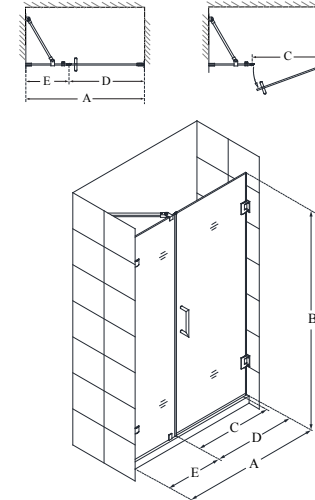

- Inline or Return panels are attached to the wall by solid brass brackets
- **ATTENTION!** This model has NO adjustment for width or out-of-plumb (uneven) walls
- **IMPORTANT! All measurements should be taken only AFTER walls are finished (tile, back walls, etc.)**
- **Wall studs or other reinforcement behind finished walls required for hinge installation**

Unidoor Lux™

Configuration D (with 14" panel and Support Arm)

SKU	A MODEL WIDTH	B MODEL HEIGHT	C ACCESS WIDTH	D DOOR WIDTH	E INLINE PANEL WIDTH	-01 CHROME	-04 BRUSHED NICKEL	-06 OIL RUBBED BRONZE	-09 SATIN BLACK
SHDR-23377210	37"	72"	22"	23"	14"	-	-	-	-
SHDR-23387210	38"	72"	23"	24"	14"	-	-	-	-
SHDR-23397210	39"	72"	24"	25"	14"	-	-	-	-
SHDR-23407210	40"	72"	25"	26"	14"	-	-	-	-
SHDR-23417210	41"	72"	26"	27"	14"	-	-	-	-
SHDR-23427210	42"	72"	27"	28"	14"	-	-	-	-
SHDR-23437210	43"	72"	28"	29"	14"	-	-	-	-
SHDR-23447210	44"	72"	29"	30"	14"	-	-	-	-

Configuration D (with 14" panel and L-Bar)

SKU	A MODEL WIDTH	B MODEL HEIGHT	C ACCESS WIDTH	D DOOR WIDTH	E INLINE PANEL WIDTH	-01 CHROME	-04 BRUSHED NICKEL	-06 OIL RUBBED BRONZE	-09 SATIN BLACK
SHDR-23377200	37"	72"	22"	23"	14"	-	-	-	-
SHDR-23387200	38"	72"	23"	24"	14"	-	-	-	-
SHDR-23397200	39"	72"	24"	25"	14"	-	-	-	-
SHDR-23407200	40"	72"	25"	26"	14"	-	-	-	-
SHDR-23417200	41"	72"	26"	27"	14"	-	-	-	-
SHDR-23427200	42"	72"	27"	28"	14"	-	-	-	-
SHDR-23437200	43"	72"	28"	29"	14"	-	-	-	-
SHDR-23447200	44"	72"	29"	30"	14"	-	-	-	-

Configuration D (with 22" panel and Support Arm)

SKU	A MODEL WIDTH	B MODEL HEIGHT	C ACCESS WIDTH	D DOOR WIDTH	E INLINE PANEL WIDTH	-01 CHROME	-04 BRUSHED NICKEL	-06 OIL RUBBED BRONZE	-09 SATIN BLACK
SHDR-23457210	45"	72"	22"	23"	22"	-	-	-	-
SHDR-23467210	46"	72"	23"	24"	22"	-	-	-	-
SHDR-23477210	47"	72"	24"	25"	22"	-	-	-	-
SHDR-23487210	48"	72"	25"	26"	22"	-	-	-	-
SHDR-23497210	49"	72"	26"	27"	22"	-	-	-	-
SHDR-23507210	50"	72"	27"	28"	22"	-	-	-	-
SHDR-23517210	51"	72"	28"	29"	22"	-	-	-	-
SHDR-23527210	52"	72"	29"	30"	22"	-	-	-	-