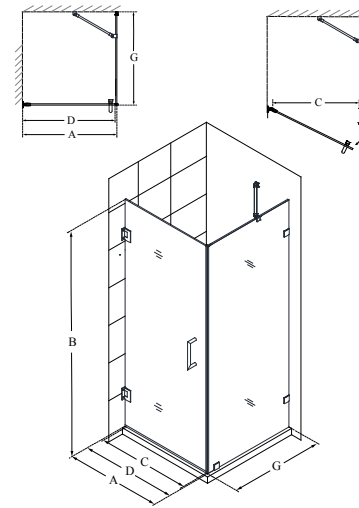

Unidoor Lux™

Configuration E (with Support Arm)

SKU	A MODEL WIDTH	B MODEL HEIGHT	C ACCESS WIDTH	D DOOR WIDTH	G RETURN PANEL WIDTH	-01 CHROME	-04 BRUSHED NICKEL	-06 OIL RUBBED BRONZE	-09 SATIN BLACK
SHEN-2330300	30 3/8"	72"	28 1/2"	30"	30"	-	-	-	-