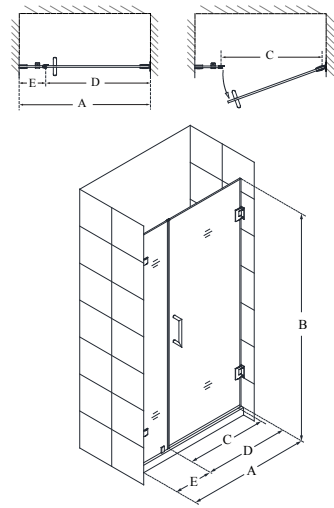

- Inline or Return panels are attached to the wall by solid brass brackets
- **ATTENTION!** This model has NO adjustment for width or out-of-plumb (uneven) walls
- **IMPORTANT! All measurements should be taken only AFTER walls are finished (tile, back walls, etc.)**
- **Wall studs or other reinforcement behind finished walls required for hinge installation**

Unidoor Lux™

Configuration D (with 6" panel)

SKU	A MODEL WIDTH	B MODEL HEIGHT	C ACCESS WIDTH	D DOOR WIDTH	E INLINE PANEL WIDTH	-01 CHROME	-04 BRUSHED NICKEL	-06 OIL RUBBED BRONZE	-09 SATIN BLACK
SHDR-23297210	29"	72"	22"	23"	6"	-	-	-	-
SHDR-23307210	30"	72"	23"	24"	6"	-	-	-	-
SHDR-23317210	31"	72"	24"	25"	6"	-	-	-	-
SHDR-23327210	32"	72"	25"	26"	6"	-	-	-	-
SHDR-23337210	33"	72"	26"	27"	6"	-	-	-	-
SHDR-23347210	34"	72"	27"	28"	6"	-	-	-	-
SHDR-23357210	35"	72"	28"	29"	6"	-	-	-	-
SHDR-23367210	36"	72"	29"	30"	6"	-	-	-	-

Unidoor Lux™

Configuration D (with 14" panel and Support Arm)

SKU	A MODEL WIDTH	B MODEL HEIGHT	C ACCESS WIDTH	D DOOR WIDTH	E INLINE PANEL WIDTH	-01 CHROME	-04 BRUSHED NICKEL	-06 OIL RUBBED BRONZE	-09 SATIN BLACK
SHDR-23377210	37"	72"	22"	23"	14"	-	-	-	-
SHDR-23387210	38"	72"	23"	24"	14"	-	-	-	-
SHDR-23397210	39"	72"	24"	25"	14"	-	-	-	-
SHDR-23407210	40"	72"	25"	26"	14"	-	-	-	-
SHDR-23417210	41"	72"	26"	27"	14"	-	-	-	-
SHDR-23427210	42"	72"	27"	28"	14"	-	-	-	-
SHDR-23437210	43"	72"	28"	29"	14"	-	-	-	-
SHDR-23447210	44"	72"	29"	30"	14"	-	-	-	-

Configuration D (with 14" panel and L-Bar)

SKU	A MODEL WIDTH	B MODEL HEIGHT	C ACCESS WIDTH	D DOOR WIDTH	E INLINE PANEL WIDTH	-01 CHROME	-04 BRUSHED NICKEL	-06 OIL RUBBED BRONZE	-09 SATIN BLACK
SHDR-23377200	37"	72"	22"	23"	14"	-	-	-	-
SHDR-23387200	38"	72"	23"	24"	14"	-	-	-	-
SHDR-23397200	39"	72"	24"	25"	14"	-	-	-	-
SHDR-23407200	40"	72"	25"	26"	14"	-	-	-	-
SHDR-23417200	41"	72"	26"	27"	14"	-	-	-	-
SHDR-23427200	42"	72"	27"	28"	14"	-	-	-	-
SHDR-23437200	43"	72"	28"	29"	14"	-	-	-	-
SHDR-23447200	44"	72"	29"	30"	14"	-	-	-	-