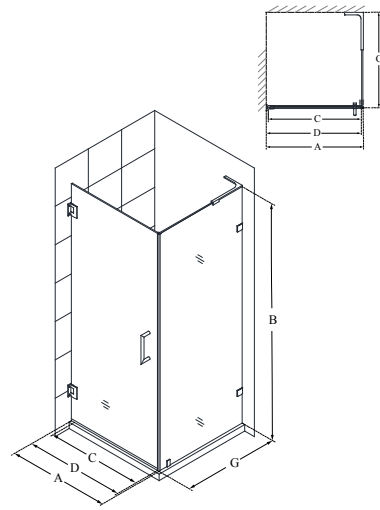

Unidoor Lux™

Configuration E (with L-Bar)