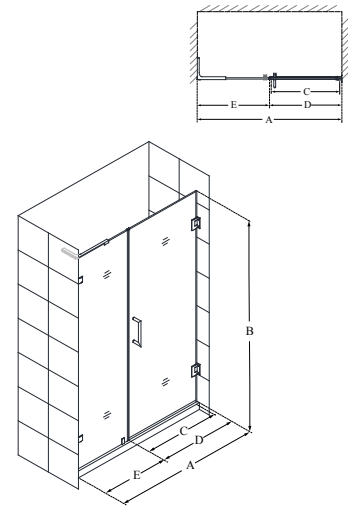

Configuration D (with 22" panel and L-Bar)

SKU	A MODEL WIDTH	B MODEL HEIGHT	C ACCESS WIDTH	D DOOR WIDTH	E INLINE PANEL WIDTH	-01 CHROME	-04 BRUSHED NICKEL	-06 OIL RUBBED BRONZE	-09 SATIN BLACK
SHDR-23457200	45"	72"	22"	23"	22"	-	-	-	-
SHDR-23467200	46"	72"	23"	24"	22"	-	-	-	-
SHDR-23477200	47"	72"	24"	25"	22"	-	-	-	-
SHDR-23487200	48"	72"	25"	26"	22"	-	-	-	-
SHDR-23497200	49"	72"	26"	27"	22"	-	-	-	-
SHDR-23507200	50"	72"	27"	28"	22"	-	-	-	-
SHDR-23517200	51"	72"	28"	29"	22"	-	-	-	-
SHDR-23527200	52"	72"	29"	30"	22"	-	-	-	-

Configuration D (with 30" panel and Support Arm)

SKU	A MODEL WIDTH	B MODEL HEIGHT	C ACCESS WIDTH	D DOOR WIDTH	E INLINE PANEL WIDTH	-01 CHROME	-04 BRUSHED NICKEL	-06 OIL RUBBED BRONZE	-09 SATIN BLACK
SHDR-23537210	53"	72"	22"	23"	30"	-	-	-	-
SHDR-23547210	54"	72"	23"	24"	30"	-	-	-	-
SHDR-23557210	55"	72"	24"	25"	30"	-	-	-	-
SHDR-23567210	56"	72"	25"	26"	30"	-	-	-	-
SHDR-23577210	57"	72"	26"	27"	30"	-	-	-	-
SHDR-23587210	58"	72"	27"	28"	30"	-	-	-	-
SHDR-23597210	59"	72"	28"	29"	30"	-	-	-	-
SHDR-23607210	60"	72"	29"	30"	30"	-	-	-	-

Unidoor Lux™

Configuration D (with 30" panel and L-Bar)

SKU	A MODEL WIDTH	B MODEL HEIGHT	C ACCESS WIDTH	D DOOR WIDTH	E INLINE PANEL WIDTH	-01 CHROME	-04 BRUSHED NICKEL	-06 OIL RUBBED BRONZE	-09 SATIN BLACK
SHDR-23537200	53"	72"	22"	23"	30"	-	-	-	-
SHDR-23547200	54"	72"	23"	24"	30"	-	-	-	-
SHDR-23557200	55"	72"	24"	25"	30"	-	-	-	-
SHDR-23567200	56"	72"	25"	26"	30"	-	-	-	-
SHDR-23577200	57"	72"	26"	27"	30"	-	-	-	-
SHDR-23587200	58"	72"	27"	28"	30"	-	-	-	-
SHDR-23597200	59"	72"	28"	29"	30"	-	-	-	-
SHDR-23607200	60"	72"	29"	30"	30"	-	-	-	-