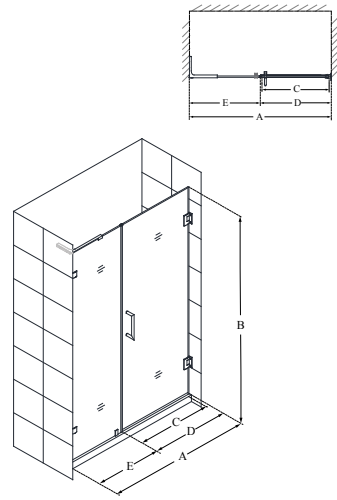

Configuration D (with 22" panel and L-Bar)

SKU	A MODEL WIDTH	B MODEL HEIGHT	C ACCESS WIDTH	D DOOR WIDTH	E INLINE PANEL WIDTH	-01 CHROME	-04 BRUSHED NICKEL	-06 OIL RUBBED BRONZE	-09 SATIN BLACK
SHDR-23457200	45"	72"	22"	23"	22"	-	-	-	-
SHDR-23467200	46"	72"	23"	24"	22"	-	-	-	-
SHDR-23477200	47"	72"	24"	25"	22"	-	-	-	-
SHDR-23487200	48"	72"	25"	26"	22"	-	-	-	-
SHDR-23497200	49"	72"	26"	27"	22"	-	-	-	-
SHDR-23507200	50"	72"	27"	28"	22"	-	-	-	-
SHDR-23517200	51"	72"	28"	29"	22"	-	-	-	-
SHDR-23527200	52"	72"	29"	30"	22"	-	-	-	-