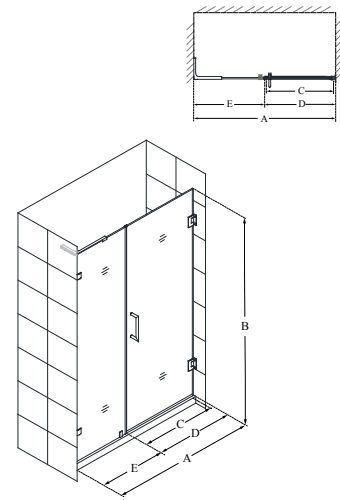

- Inline or Return panels are attached to the wall by solid brass brackets
- **ATTENTION!** This model has NO adjustment for width or out-of-plumb (uneven) walls
- **IMPORTANT! All measurements should be taken only AFTER walls are finished (tile, back walls, etc.)**
- **Wall studs or other reinforcement behind finished walls required for hinge installation**

Unidoor Lux™

Configuration D (with 6" panel)

SKU	A MODEL WIDTH	B MODEL HEIGHT	C ACCESS WIDTH	D DOOR WIDTH	E INLINE PANEL WIDTH	-01 CHROME	-04 BRUSHED NICKEL	-06 OIL RUBBED BRONZE	-09 SATIN BLACK
SHDR-23297210	29"	72"	22"	23"	6"	-	-	-	-
SHDR-23307210	30"	72"	23"	24"	6"	-	-	-	-
SHDR-23317210	31"	72"	24"	25"	6"	-	-	-	-
SHDR-23327210	32"	72"	25"	26"	6"	-	-	-	-
SHDR-23337210	33"	72"	26"	27"	6"	-	-	-	-
SHDR-23347210	34"	72"	27"	28"	6"	-	-	-	-
SHDR-23357210	35"	72"	28"	29"	6"	-	-	-	-
SHDR-23367210	36"	72"	29"	30"	6"	-	-	-	-

Unidoor Lux™

Configuration D (with 14" panel and Support Arm)

SKU	A MODEL WIDTH	B MODEL HEIGHT	C ACCESS WIDTH	D DOOR WIDTH	E INLINE PANEL WIDTH	-01 CHROME	-04 BRUSHED NICKEL	-06 OIL RUBBED BRONZE	-09 SATIN BLACK
SHDR-23377210	37"	72"	22"	23"	14"	-	-	-	-
SHDR-23387210	38"	72"	23"	24"	14"	-	-	-	-
SHDR-23397210	39"	72"	24"	25"	14"	-	-	-	-
SHDR-23407210	40"	72"	25"	26"	14"	-	-	-	-
SHDR-23417210	41"	72"	26"	27"	14"	-	-	-	-
SHDR-23427210	42"	72"	27"	28"	14"	-	-	-	-
SHDR-23437210	43"	72"	28"	29"	14"	-	-	-	-
SHDR-23447210	44"	72"	29"	30"	14"	-	-	-	-

Configuration D (with 14" panel and L-Bar)

SKU	A MODEL WIDTH	B MODEL HEIGHT	C ACCESS WIDTH	D DOOR WIDTH	E INLINE PANEL WIDTH	-01 CHROME	-04 BRUSHED NICKEL	-06 OIL RUBBED BRONZE	-09 SATIN BLACK
SHDR-23377200	37"	72"	22"	23"	14"	-	-	-	-
SHDR-23387200	38"	72"	23"	24"	14"	-	-	-	-
SHDR-23397200	39"	72"	24"	25"	14"	-	-	-	-
SHDR-23407200	40"	72"	25"	26"	14"	-	-	-	-
SHDR-23417200	41"	72"	26"	27"	14"	-	-	-	-
SHDR-23427200	42"	72"	27"	28"	14"	-	-	-	-
SHDR-23437200	43"	72"	28"	29"	14"	-	-	-	-
SHDR-23447200	44"	72"	29"	30"	14"	-	-	-	-