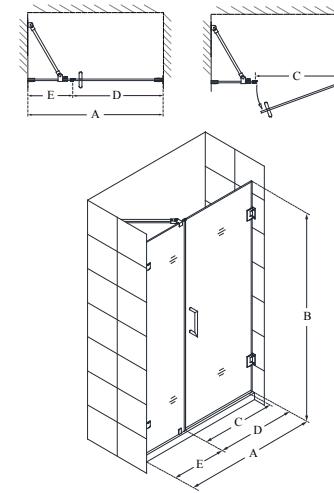

- Inline or Return panels are attached to the wall by solid brass brackets
- **ATTENTION!** This model has NO adjustment for width or out-of-plumb (uneven) walls
- **IMPORTANT! All measurements should be taken only AFTER walls are finished (tile, back walls, etc.)**
- **Wall studs or other reinforcement behind finished walls required for hinge installation**

Unidoor Lux™

Configuration D (with 6" panel)

SKU	A MODEL WIDTH	B MODEL HEIGHT	C ACCESS WIDTH	D DOOR WIDTH	E INLINE PANEL WIDTH	-01 CHROME	-04 BRUSHED NICKEL	-06 OIL RUBBED BRONZE	-09 SATIN BLACK
SHDR-23297210	29"	72"	22"	23"	6"	-	-	-	-
SHDR-23307210	30"	72"	23"	24"	6"	-	-	-	-
SHDR-23317210	31"	72"	24"	25"	6"	-	-	-	-
SHDR-23327210	32"	72"	25"	26"	6"	-	-	-	-
SHDR-23337210	33"	72"	26"	27"	6"	-	-	-	-
SHDR-23347210	34"	72"	27"	28"	6"	-	-	-	-
SHDR-23357210	35"	72"	28"	29"	6"	-	-	-	-
SHDR-23367210	36"	72"	29"	30"	6"	-	-	-	-

Unidoor Lux™

Configuration D (with 14" panel and Support Arm)

SKU	A MODEL WIDTH	B MODEL HEIGHT	C ACCESS WIDTH	D DOOR WIDTH	E INLINE PANEL WIDTH	-01 CHROME	-04 BRUSHED NICKEL	-06 OIL RUBBED BRONZE	-09 SATIN BLACK
SHDR-23377210	37"	72"	22"	23"	14"	-	-	-	-
SHDR-23387210	38"	72"	23"	24"	14"	-	-	-	-
SHDR-23397210	39"	72"	24"	25"	14"	-	-	-	-
SHDR-23407210	40"	72"	25"	26"	14"	-	-	-	-
SHDR-23417210	41"	72"	26"	27"	14"	-	-	-	-
SHDR-23427210	42"	72"	27"	28"	14"	-	-	-	-
SHDR-23437210	43"	72"	28"	29"	14"	-	-	-	-
SHDR-23447210	44"	72"	29"	30"	14"	-	-	-	-

Configuration D (with 14" panel and L-Bar)

SKU	A MODEL WIDTH	B MODEL HEIGHT	C ACCESS WIDTH	D DOOR WIDTH	E INLINE PANEL WIDTH	-01 CHROME	-04 BRUSHED NICKEL	-06 OIL RUBBED BRONZE	-09 SATIN BLACK
SHDR-23377200	37"	72"	22"	23"	14"	-	-	-	-
SHDR-23387200	38"	72"	23"	24"	14"	-	-	-	-
SHDR-23397200	39"	72"	24"	25"	14"	-	-	-	-
SHDR-23407200	40"	72"	25"	26"	14"	-	-	-	-
SHDR-23417200	41"	72"	26"	27"	14"	-	-	-	-
SHDR-23427200	42"	72"	27"	28"	14"	-	-	-	-
SHDR-23437200	43"	72"	28"	29"	14"	-	-	-	-
SHDR-23447200	44"	72"	29"	30"	14"	-	-	-	-