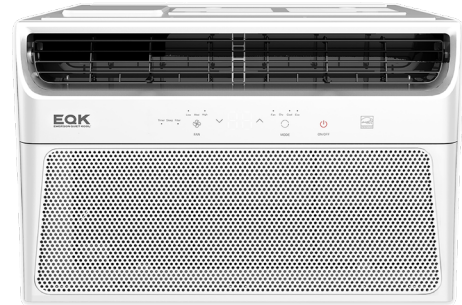

EMERSON

QUIET KOOL

Emerson Quiet Kool window air conditioners are the perfect cooling solution for your home or office. Available with varying BTUs to accommodate any size room, you are sure to find the perfect model for your space. The easy-access filters will keep clean fresh air flowing through your room.

For peace of mind, you will receive our 1-2-5 years warranty: 1 year labor, 2 years parts and 5 years compressor.

Window Air Conditioners

MODEL	EARC8RSE1H	EARE8RD1	EARC10RE1H	EARC10RSE1H	EARC12RE1H
PERFORMANCE					
Cooling BTU Performance	8,000	8,000	10,000	10,000	12,000
Range	up to 350 sq. ft.	up to 350 sq. ft.	up to 450 sq. ft.	up to 450 sq. ft.	up to 550 sq. ft.
Control Type	Remote, Wi-Fi, Voice	Remote, Electronic	Remote, Electronic	Remote, Wi-Fi, Voice	Remote, Electronic
EER	12.1	12.1	12.2	12.3	12.1
Dehumidification (Pts. / Hr.)	1.7	1.7	2.3	2.3	3
Air Flow (CFM): High / Med / Low	206 / 188 / 171	470	600	282 / 252 / 223	600
Indoor Noise (dBA): High / Med / Low	58 / 56 / 53	59 / 57 / 55	60 / 58 / 56	59 / 56 / 54	60 / 58 / 56
Refrigerant Type	R32	R410A	R32	R32	R32
ELECTRICAL RATINGS					
Voltage/60 Hz	115V	115V	115V	115V	115V
Amps	5.8	5.8	7.3	7.3	8.5
Watts	661	660	830	826	990
FEATURES					
Energy Star	Yes	Yes	Yes	Yes	Yes
Wi-Fi Control	Yes	No	No	Yes	No
Remote Control	Yes	Yes	Yes	Yes	Yes
Programmable Timer	Yes	Yes	Yes	Yes	Yes
Power Failure Auto Restart	Yes	Yes	Yes	Yes	Yes
Air Direction	4-way	4-way	4-way	4-way	4-way
Fan Speeds	3	3	3	3	3
Eco Function	Yes	Yes	Yes	Yes	Yes
Sleep Function	Yes	Yes	Yes	Yes	Yes
Easy Access Filter	Yes	Yes	Yes	Yes	Yes
Filter Alert	Yes	Yes	Yes	Yes	Yes
Chasis	Fixed	Fixed	Fixed	Fixed	Fixed
DIMENSIONS / WEIGHT					
Product Dimensions: W x D x H (in.)	18.5 x 17.5 x 13	18.5 x 17.5 x 13	21.9 x 18.9 x 14.6	21.9 x 18.9 x 14.6	18.5 x 17.5 x 13
Product Weight (lbs.)	48.8	51	61.6	61.6	72.8
Shipping Dimensions: W x D x H (in.)	21.4 x 19.5 x 14.9	21.4 x 19.5 x 14.9	23.1 x 19.9 x 15.8	23.1 x 19.9 x 15.8	23.9 x 19.1 x 15.8
Shipping Weight (lbs.)	61.2	63.4	74.4	74.4	86.7