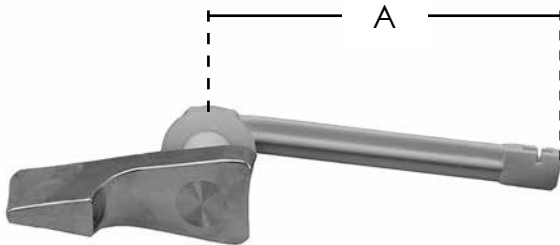

## DECORATIVE TANK TRIP LEVERS FOR AMERICAN STANDARD

### features & benefits:

- 4" arm

This product and others like it can be found in the Jones Stephens catalog. Call today to order your catalog or download it from our website: [www.plumbest.com](http://www.plumbest.com)

PART NO.	DESCRIPTION	FINISH	A
<input type="checkbox"/> T01031	Plastic arm, spud and nut for beaded chain	PB ABS	4"
<input type="checkbox"/> T01032	Plastic arm, spud and nut for beaded chain	WHITE ABS	4"
<input type="checkbox"/> T01033	Plastic arm, spud and nut for beaded chain	BONE ABS	4"