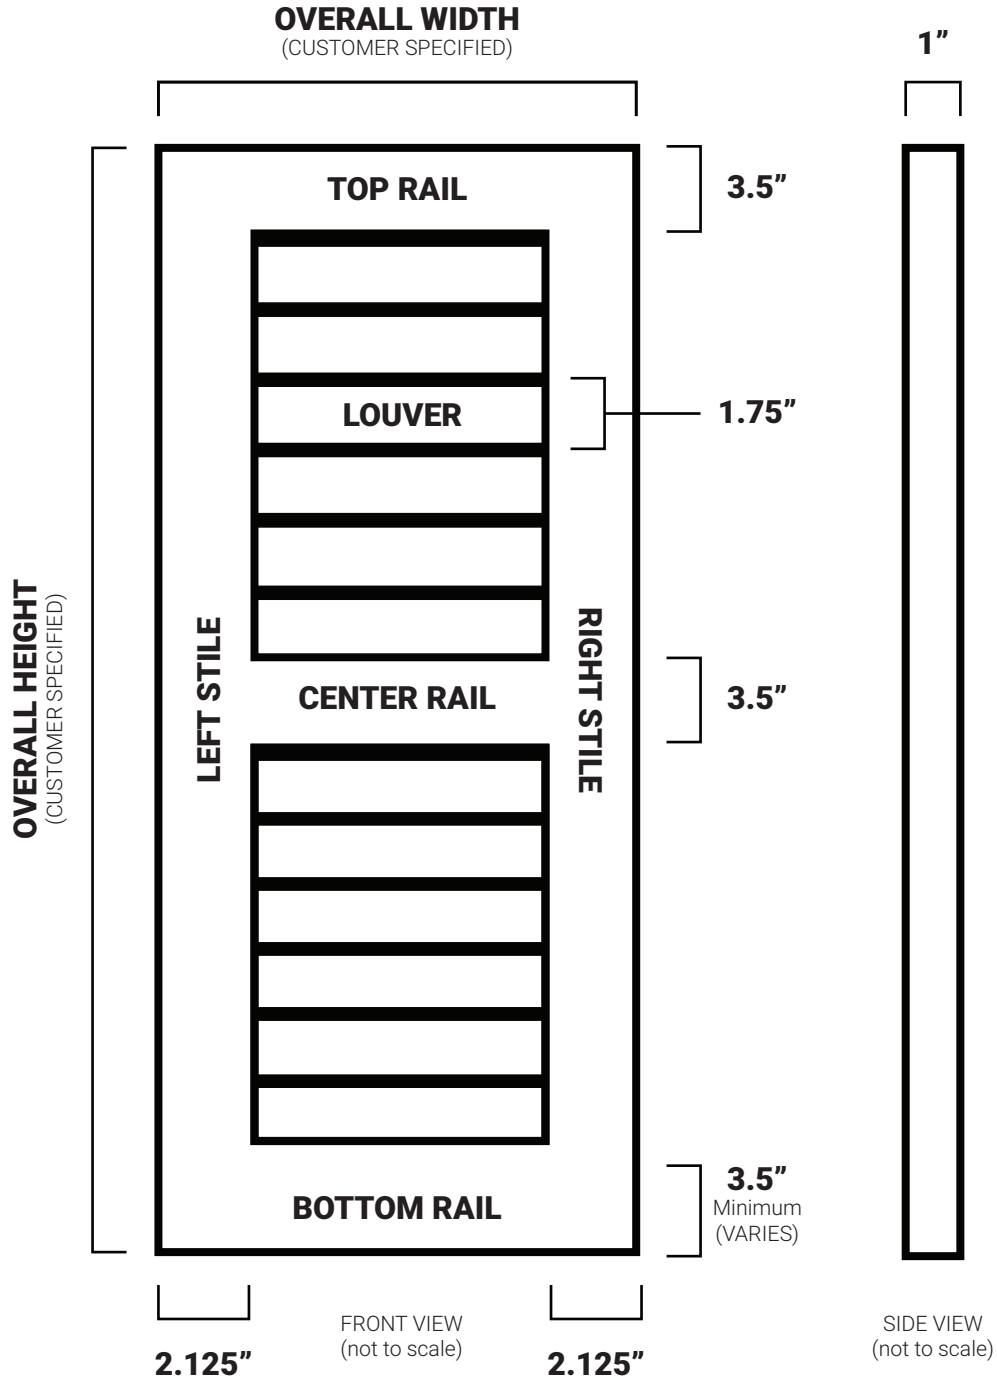

EKENA PINE LOUVERED

EXTERIOR SHUTTERS

- PINE
- FUNCTIONAL OR DECORATIVE