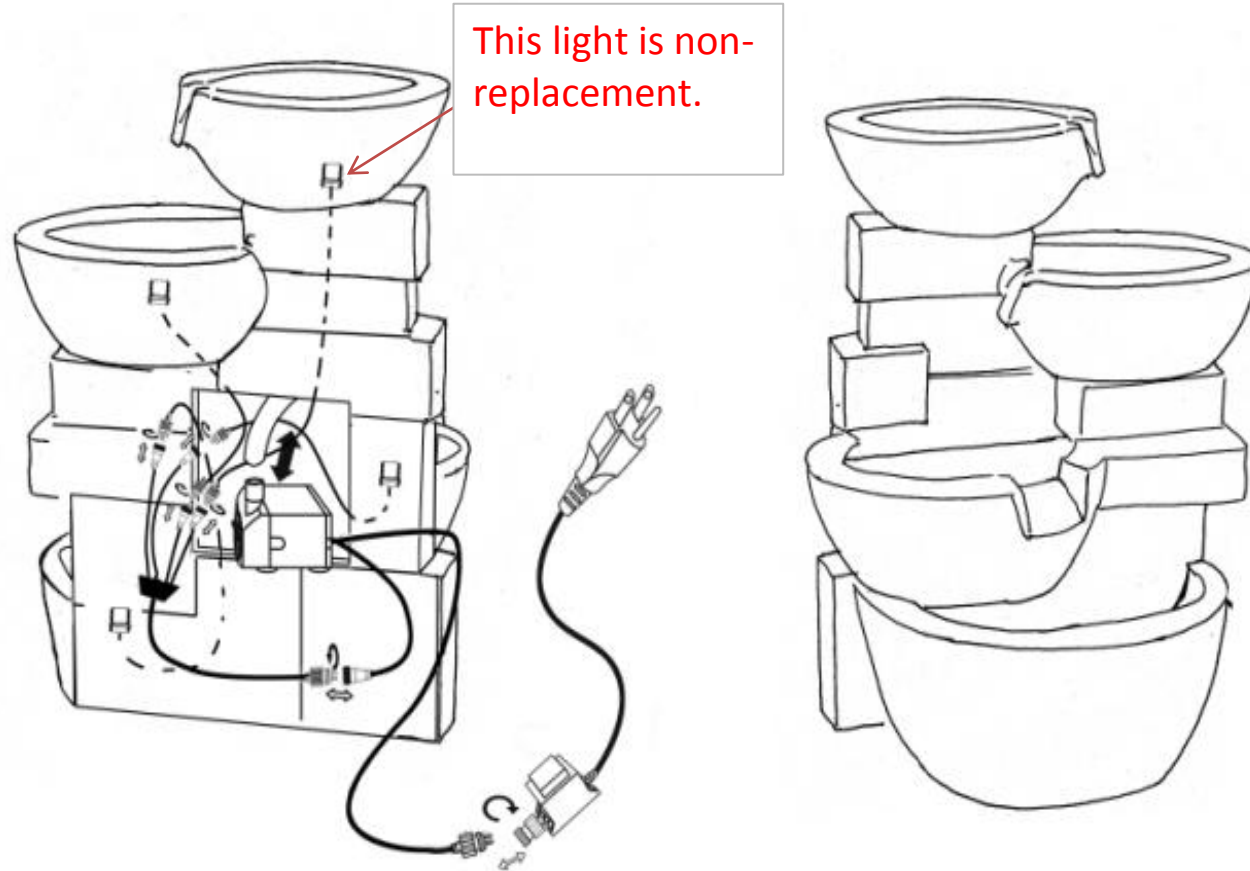

Item Code:WXF02187

Description:Bowls fountain with LED light

Replacement part list

Part	Description	Model No.
1	Pump & A daptor	WP-450
2	LED light	