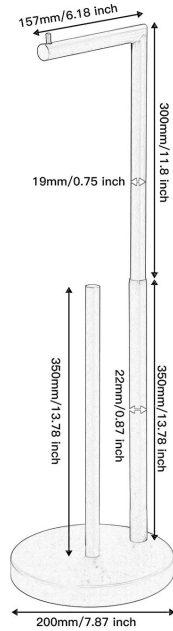

Bath Accessories

MODEL	STORE SKU#	FINISH
A-91015		Matte Black
		Brushed Nickel
		Brushed Gold

INSTALLATION DIMENSIONS