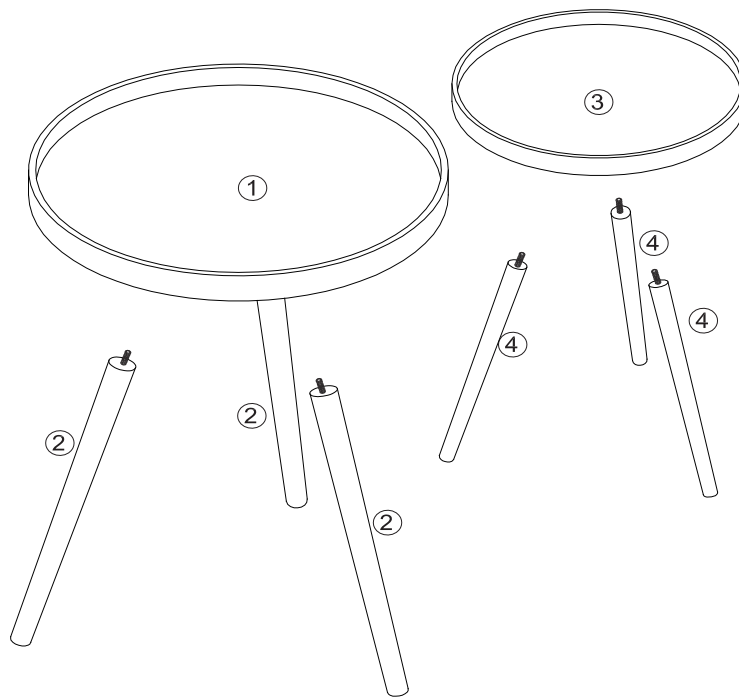

LAVISH HOME

— COLLECTION —

ASSEMBLY INSTRUCTION

PACKAGE CONTENTS

I

<p>Ax6</p> 	
--	--

CLEANING INSTRUCTION:

- Dust using a clean, soft, dry and lint-free cloth.
- Blot spills immediately and wipe with a clean, damp cloth.
- We do not recommend the use of chemical cleansers, abrasives or furniture polish.

FOR INDOOR USE.