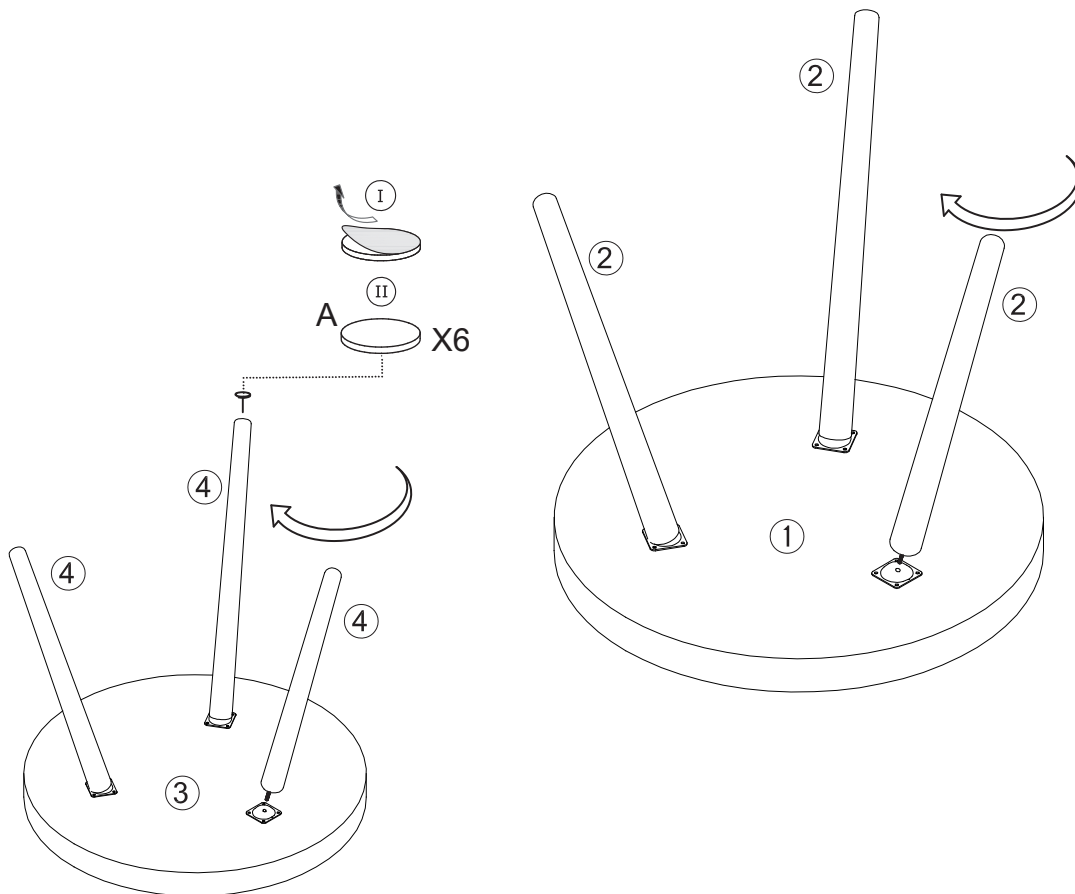

LAVISH HOME

— COLLECTION —

ASSEMBLY INSTRUCTION

PACKAGE CONTENTS

I

<p>Ax6</p> 	
--	--

CLEANING INSTRUCTION:

- Dust using a clean, soft, dry and lint-free cloth.
- Blot spills immediately and wipe with a clean, damp cloth.
- We do not recommend the use of chemical cleansers, abrasives or furniture polish.

FOR INDOOR USE.