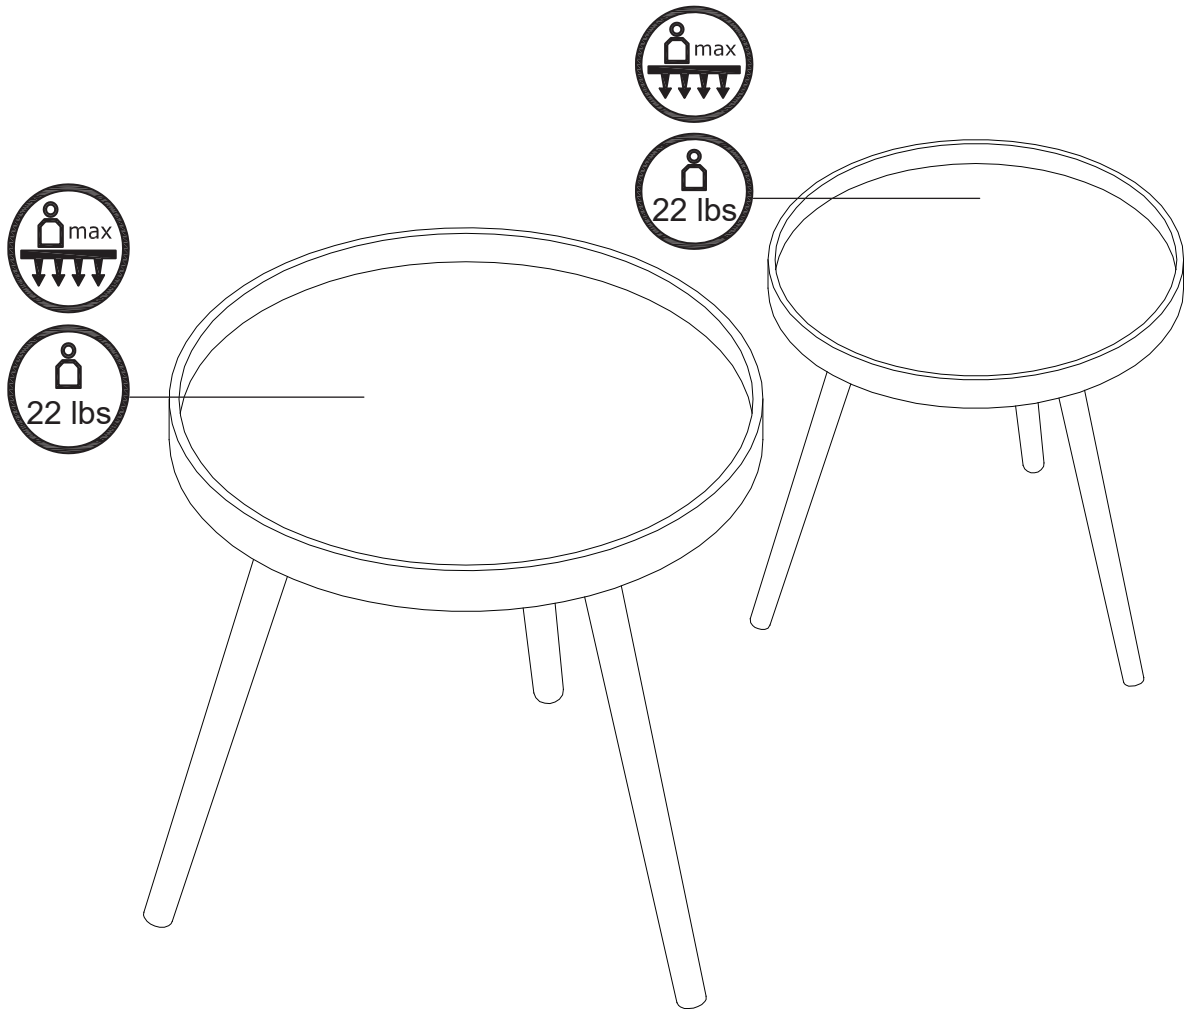

LAVISH HOME

— COLLECTION —

ASSEMBLY INSTRUCTION

PACKAGE CONTENTS

I

<p>Ax6</p> 	
--	--

CLEANING INSTRUCTION:

- Dust using a clean, soft, dry and lint-free cloth.
- Blot spills immediately and wipe with a clean, damp cloth.
- We do not recommend the use of chemical cleansers, abrasives or furniture polish.

FOR INDOOR USE.